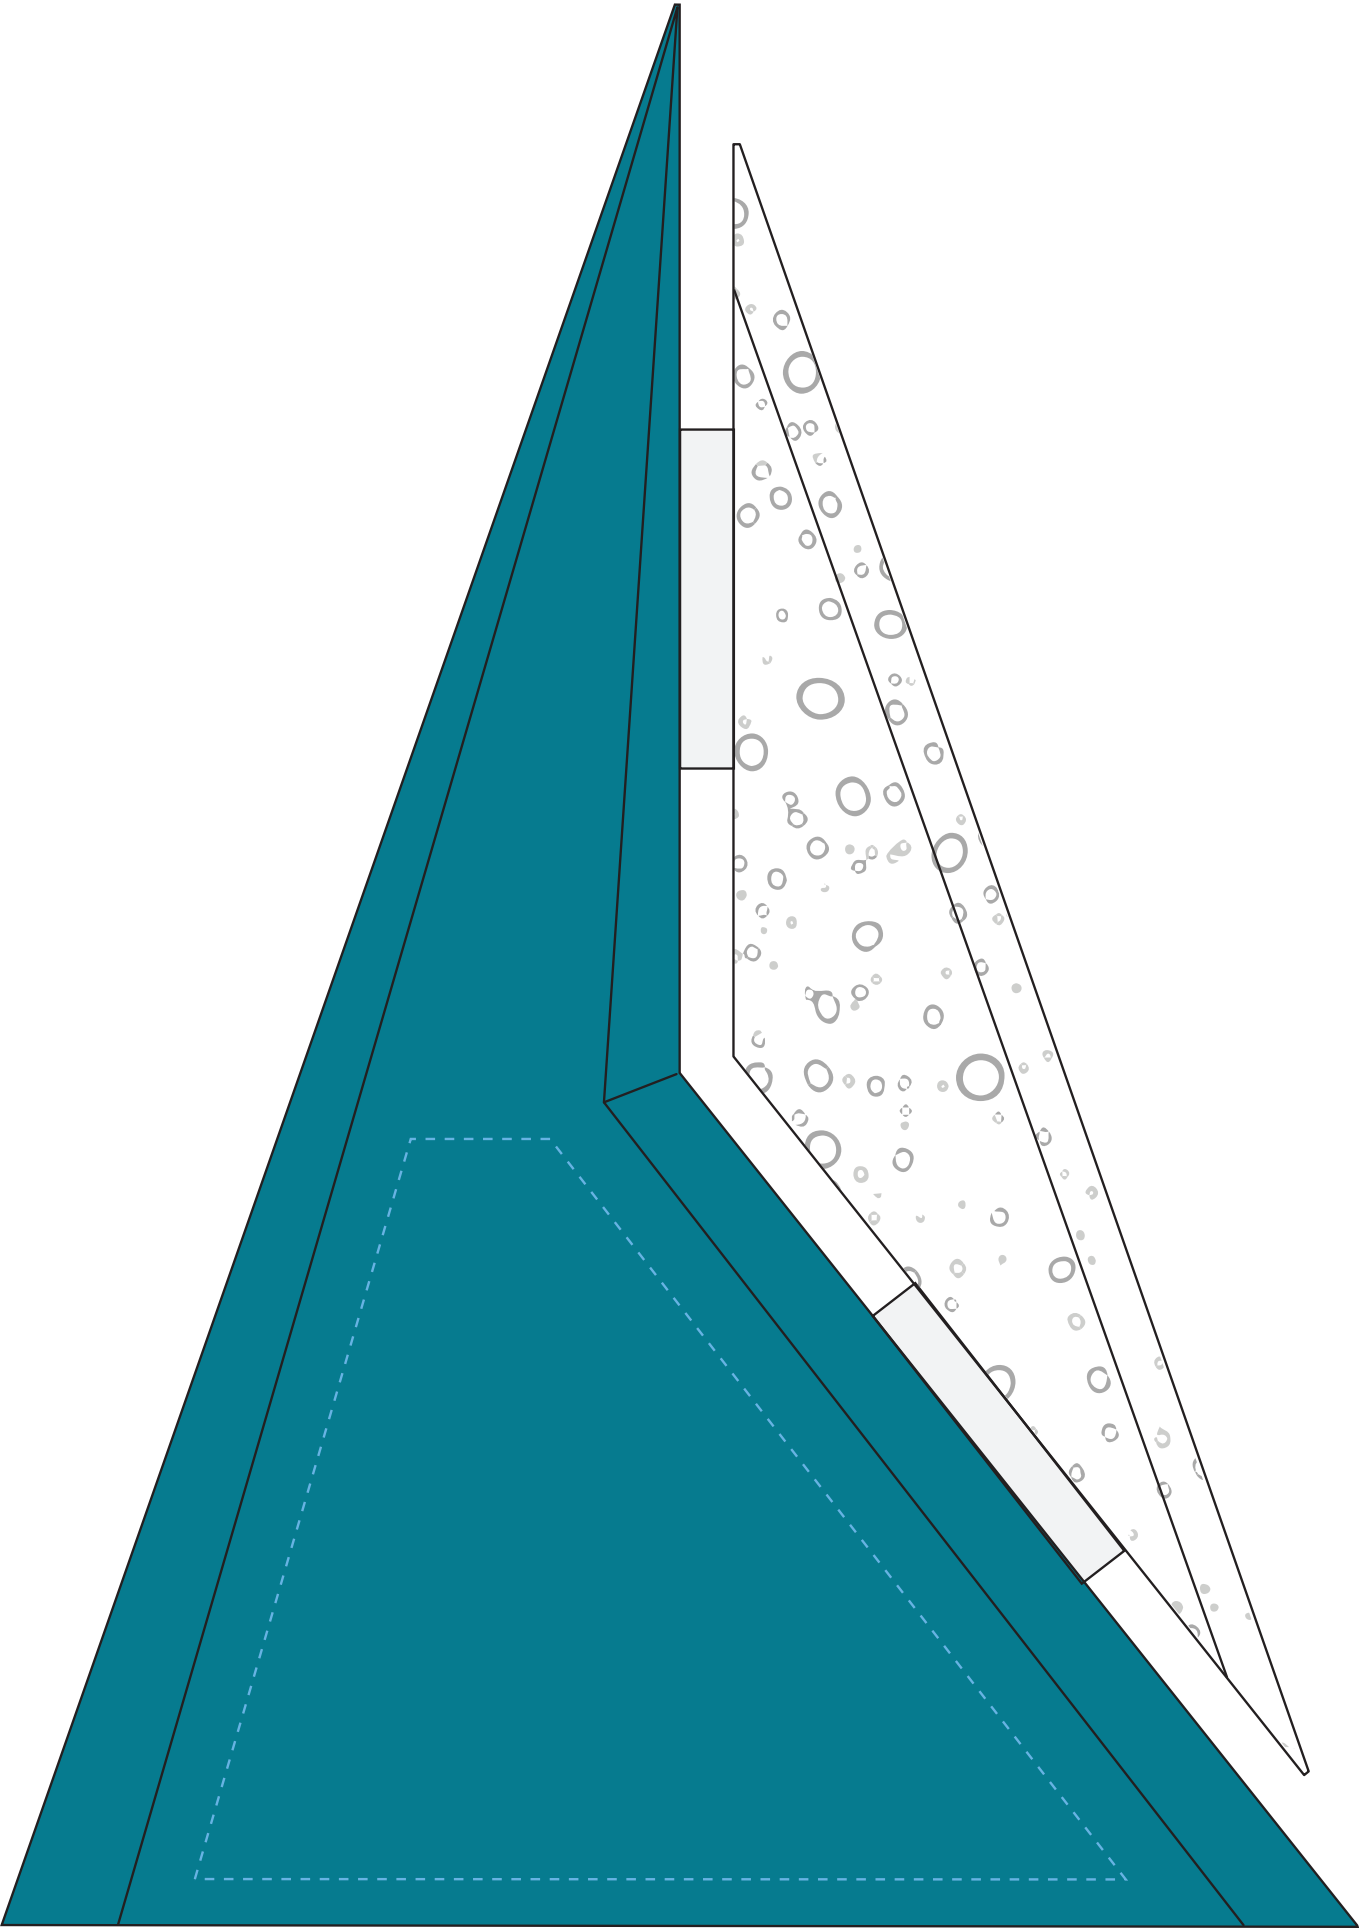

Standard Etch: Front

5191 ENDURANCE AWARD - 10 INCHES

Blue line represents the max image area.