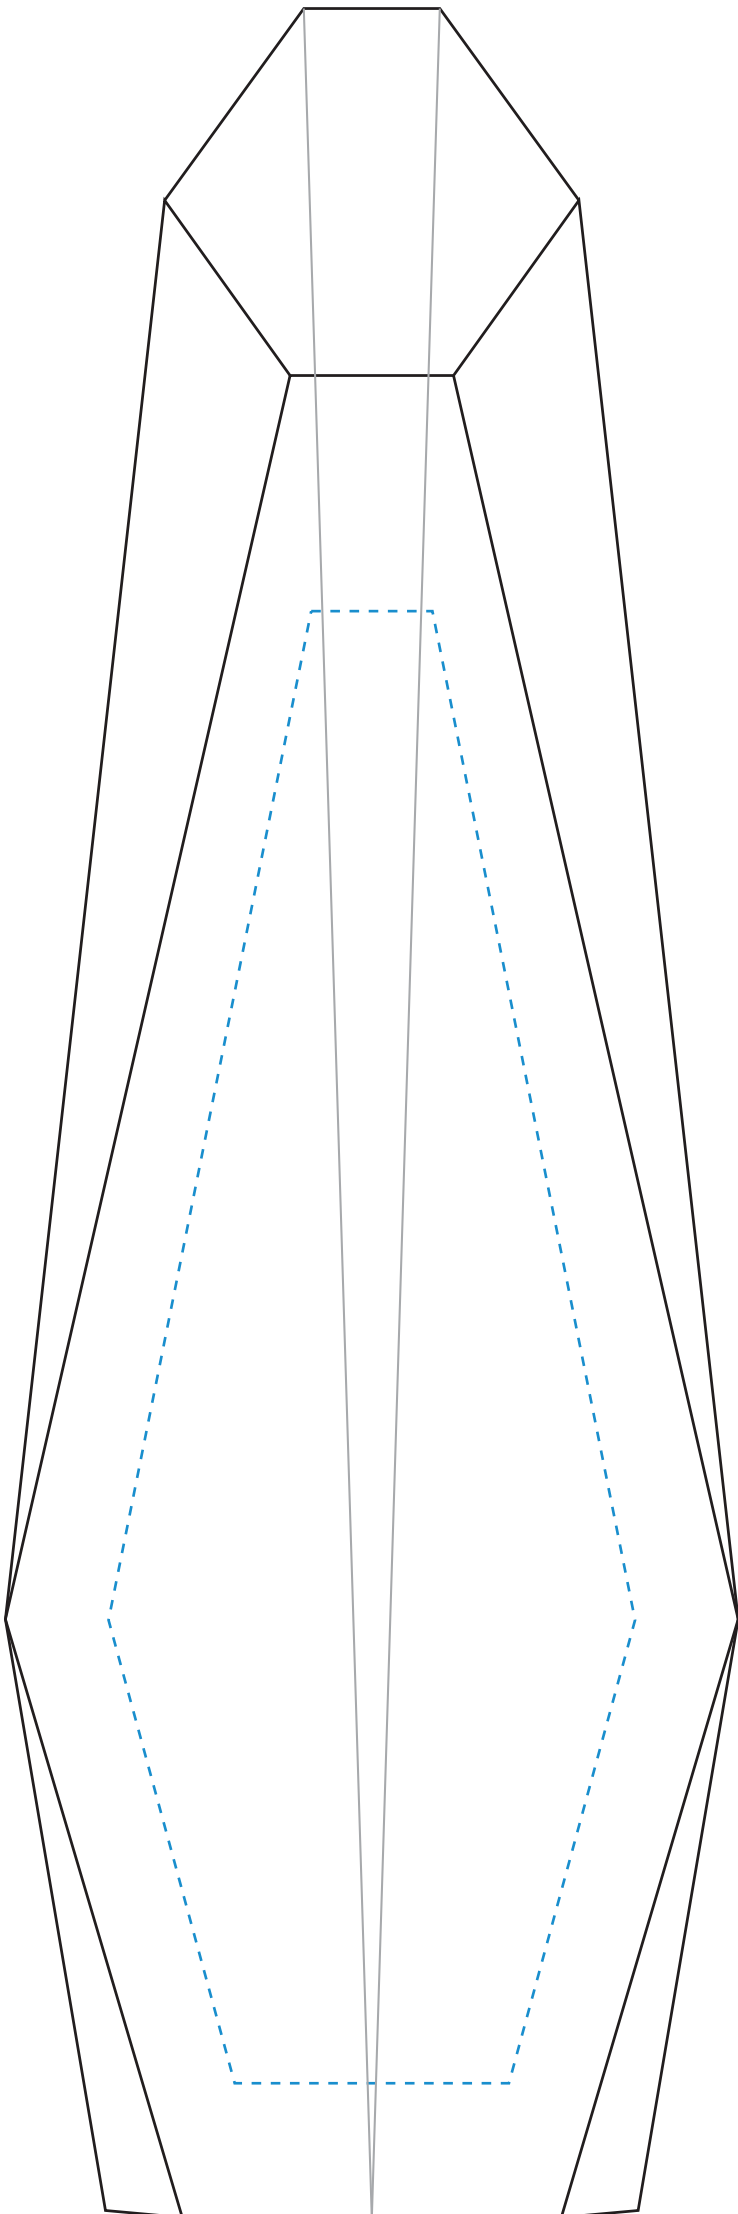

Standard Etch: Front

Standard Etch: Front

TOP ETCH AREA

**5689 ENCORE TOWER 12"**

Blue line represents the max image area.