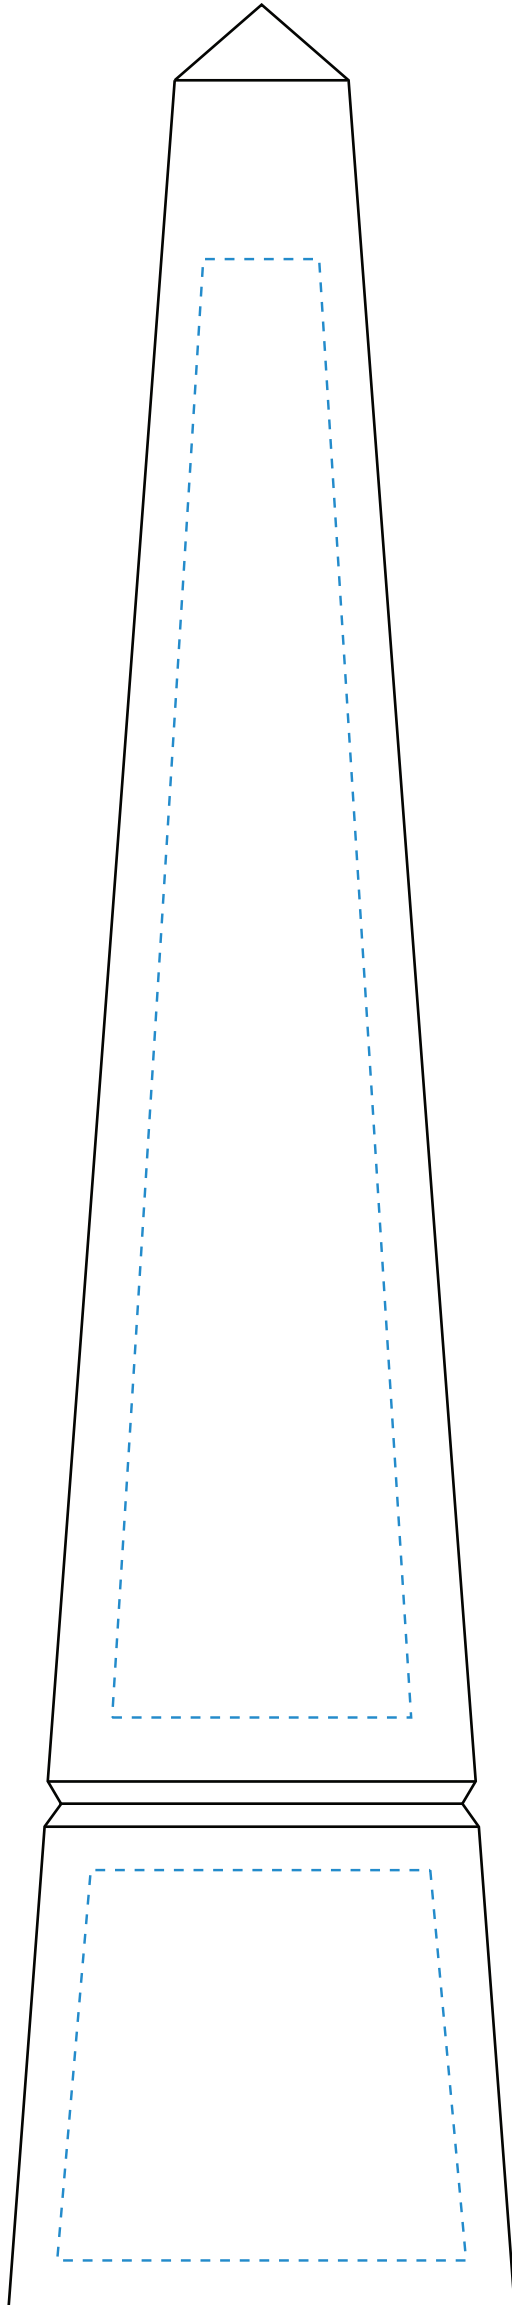

Standard Etch: Front

5954 EMPIRE OBELISK 12"

Blue line represents the max image area.