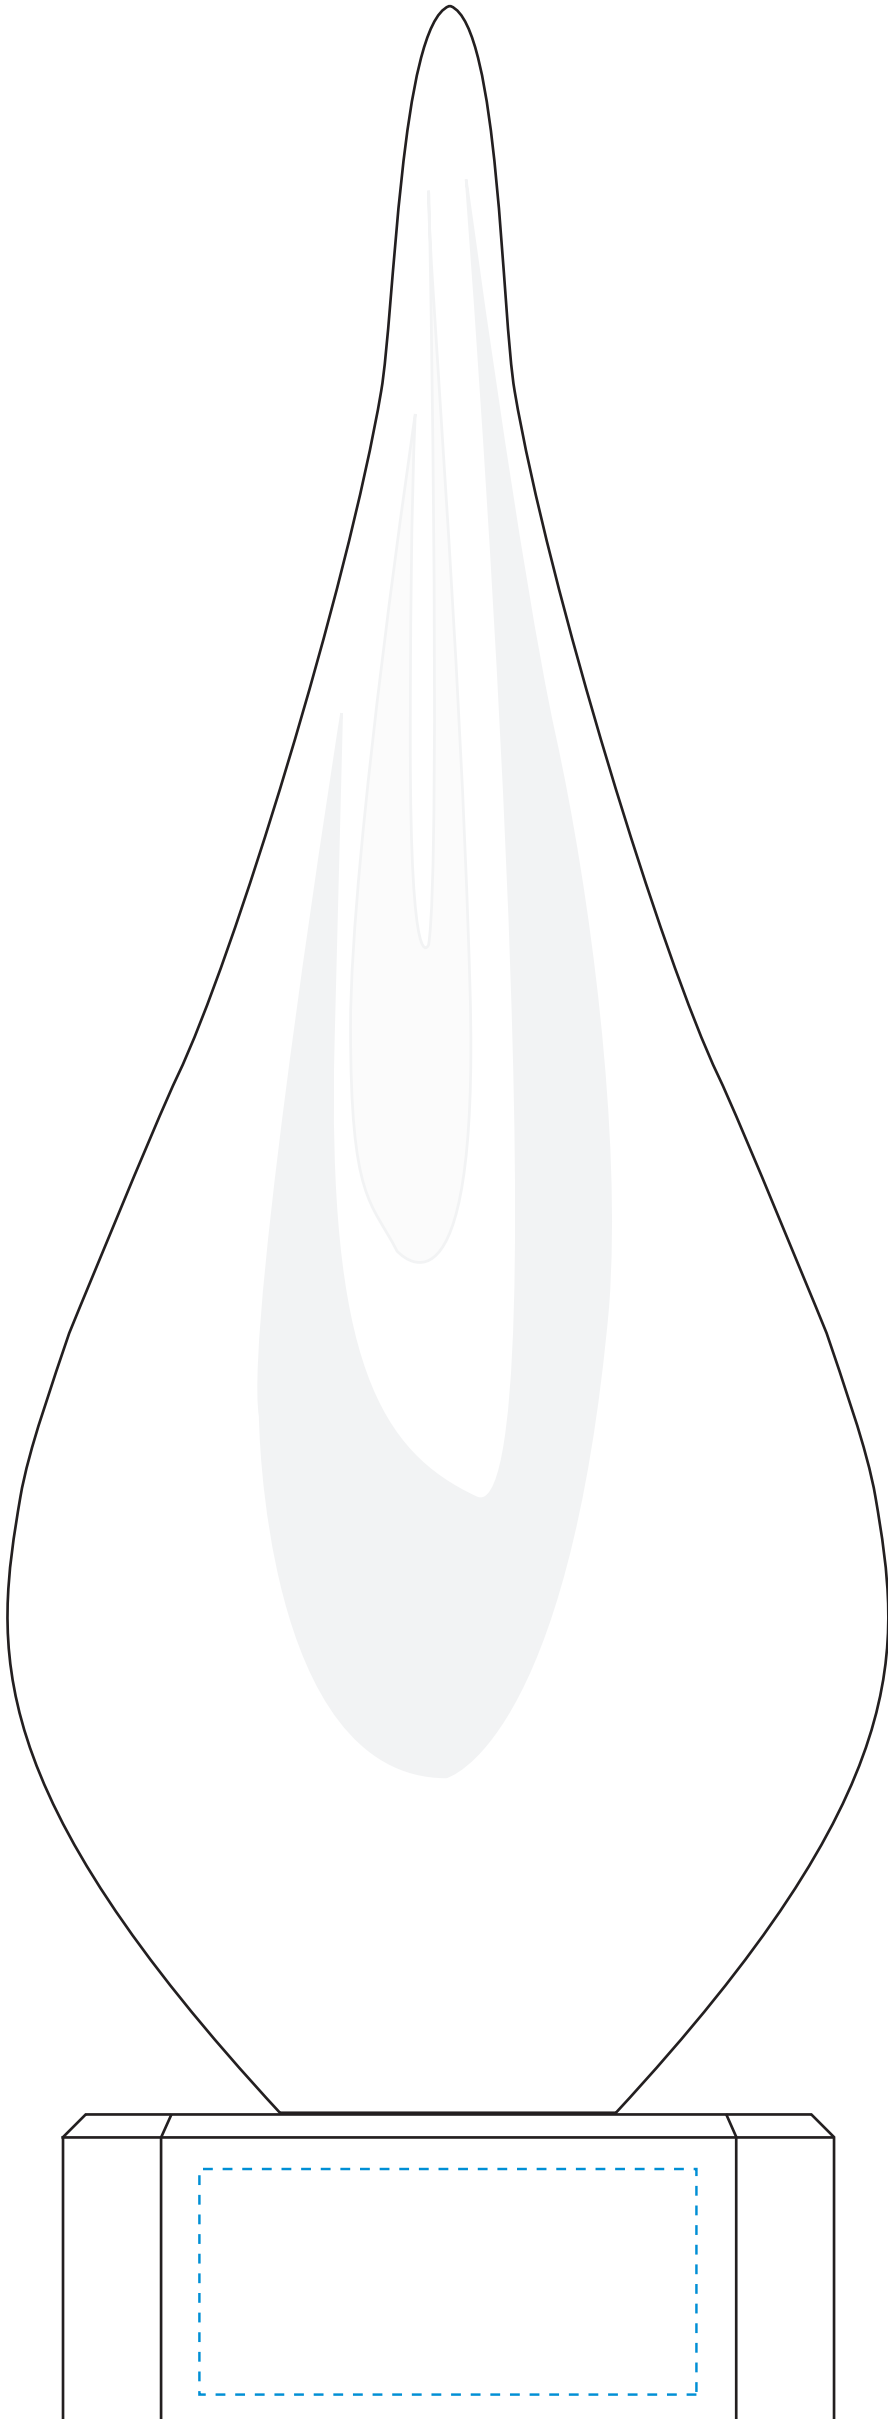

Standard Etch: Front

7232D EMINENCE ART GLASS
Blue line represents the max image area.