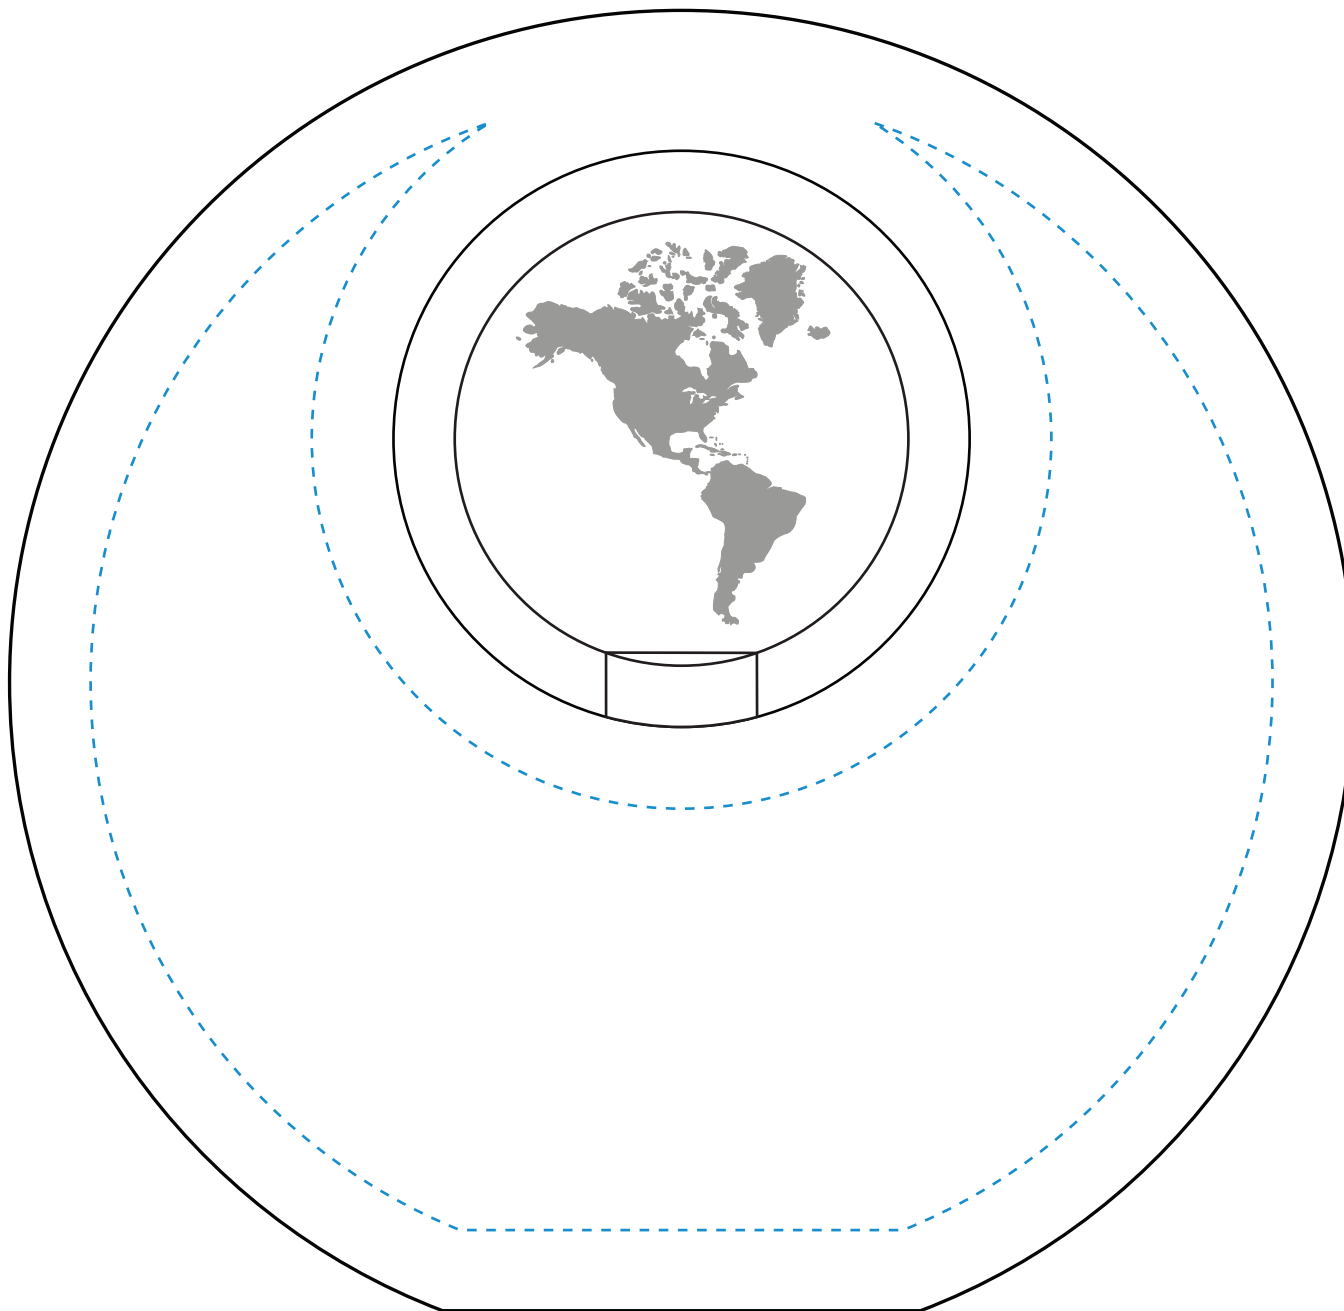

Standard Etch: Reverse

5060 ELITE GLOBAL - 7"

Blue line represents the max image area.

SIDE VIEW