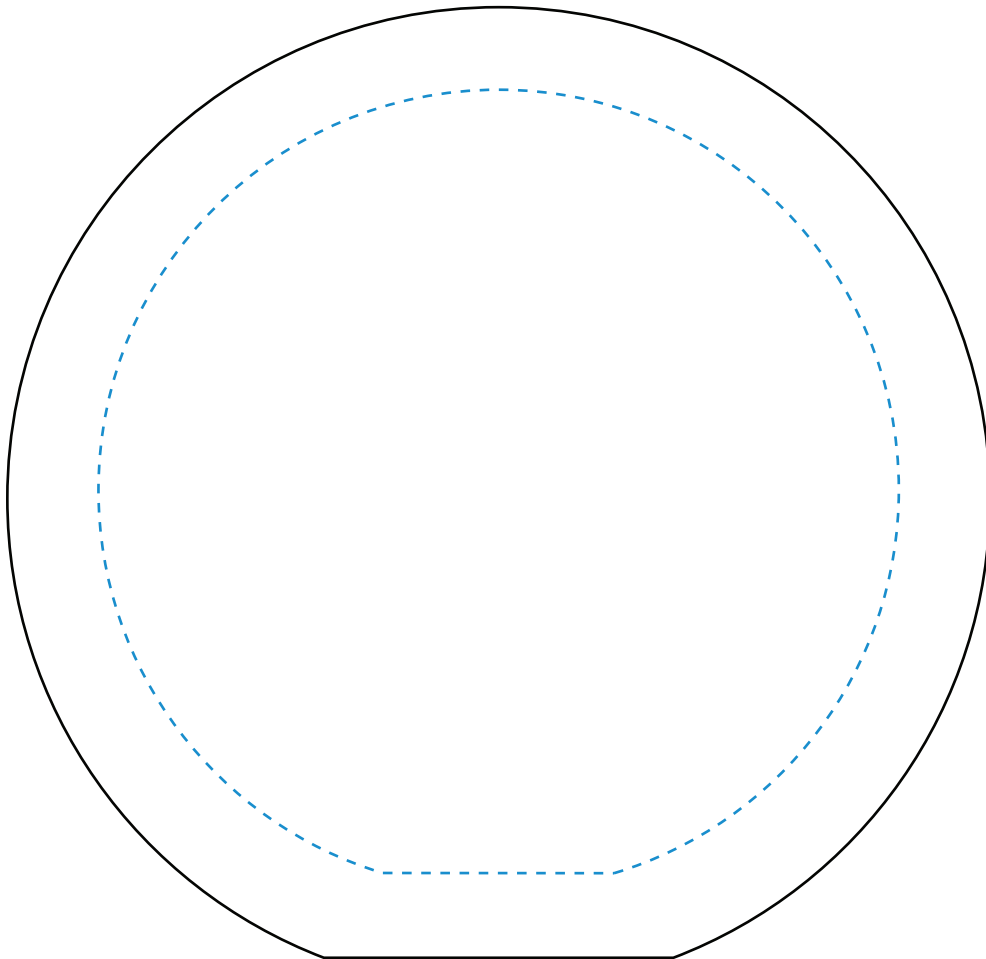

Standard Etch: Reverse

**5847 ELITE CIRCLE - 5" DIA**

Blue line represents the max image area.