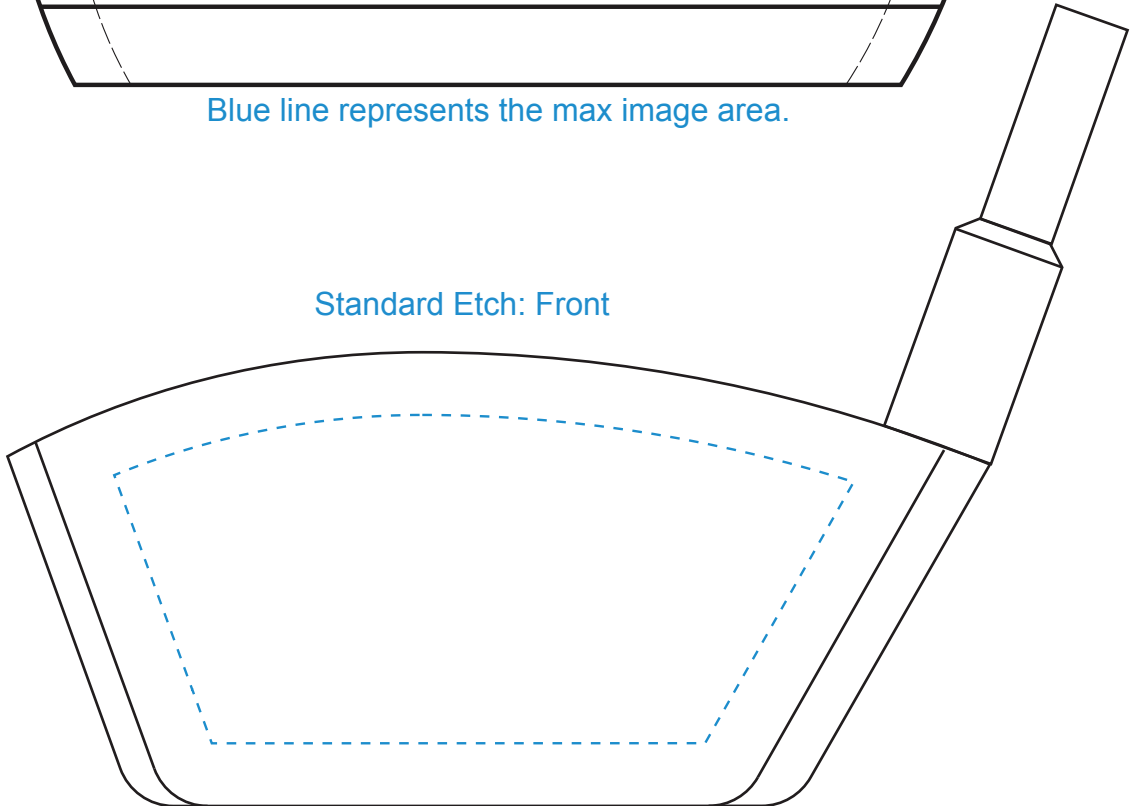

TOP VIEW
Standard Etch: Front

Blue line represents the max image area.

Standard Etch: Front

9117 DRIVER AWARD - 4.25"

Blue line represents the max image area.