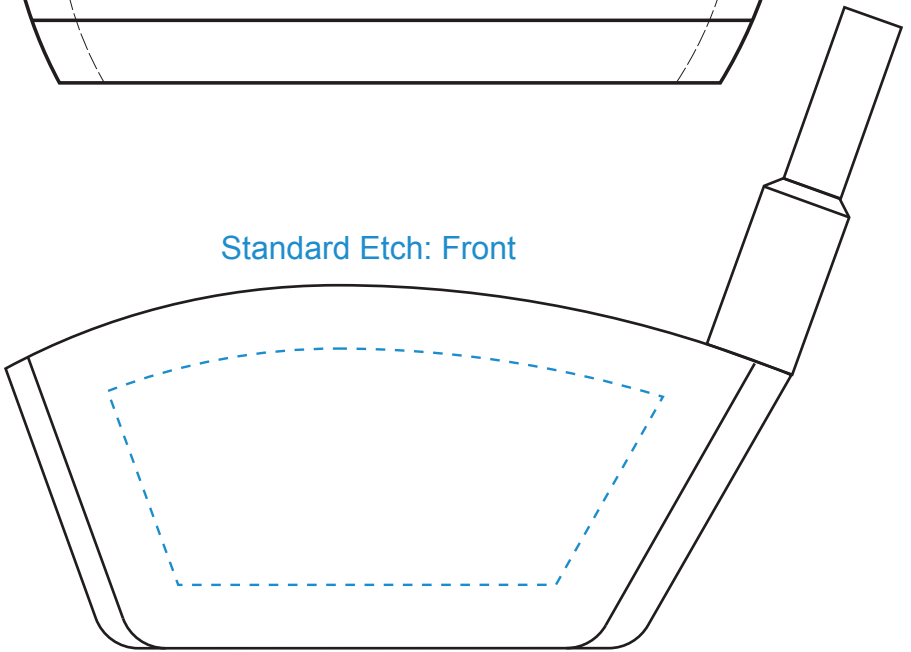

TOP VIEW  
Standard Etch: Front

Standard Etch: Front

9116 DRIVER AWARD - 3.25"

Blue line represents the max image area.