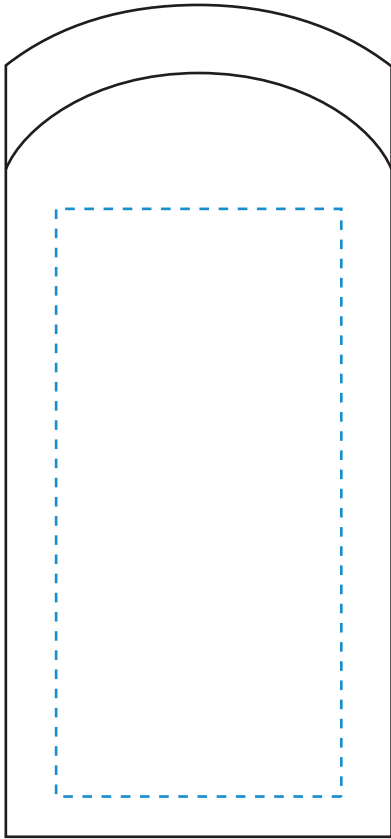

Standard Etch: Front

**4700 DOME AWARD - 4"**

**SIDE VIEW**

Blue line represents the max image area.