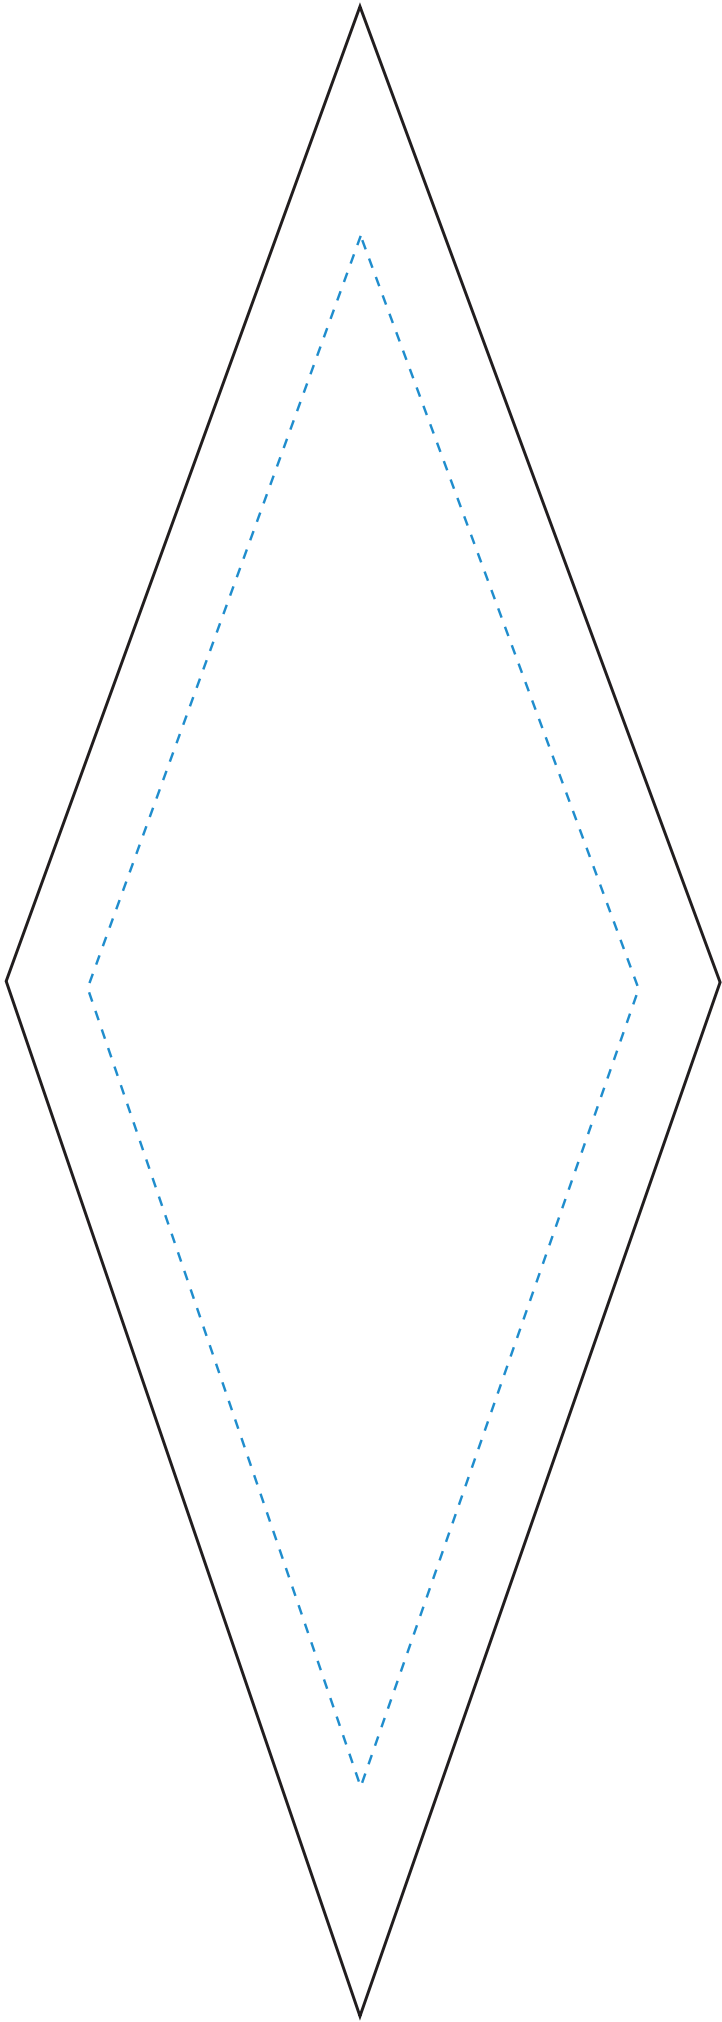

Standard Etch: Front
TOP VIEW

FRONT VIEW
(SKEWED VIEW)

5649 DIAMOND SPIRE 10"
Blue line represents the max image area.