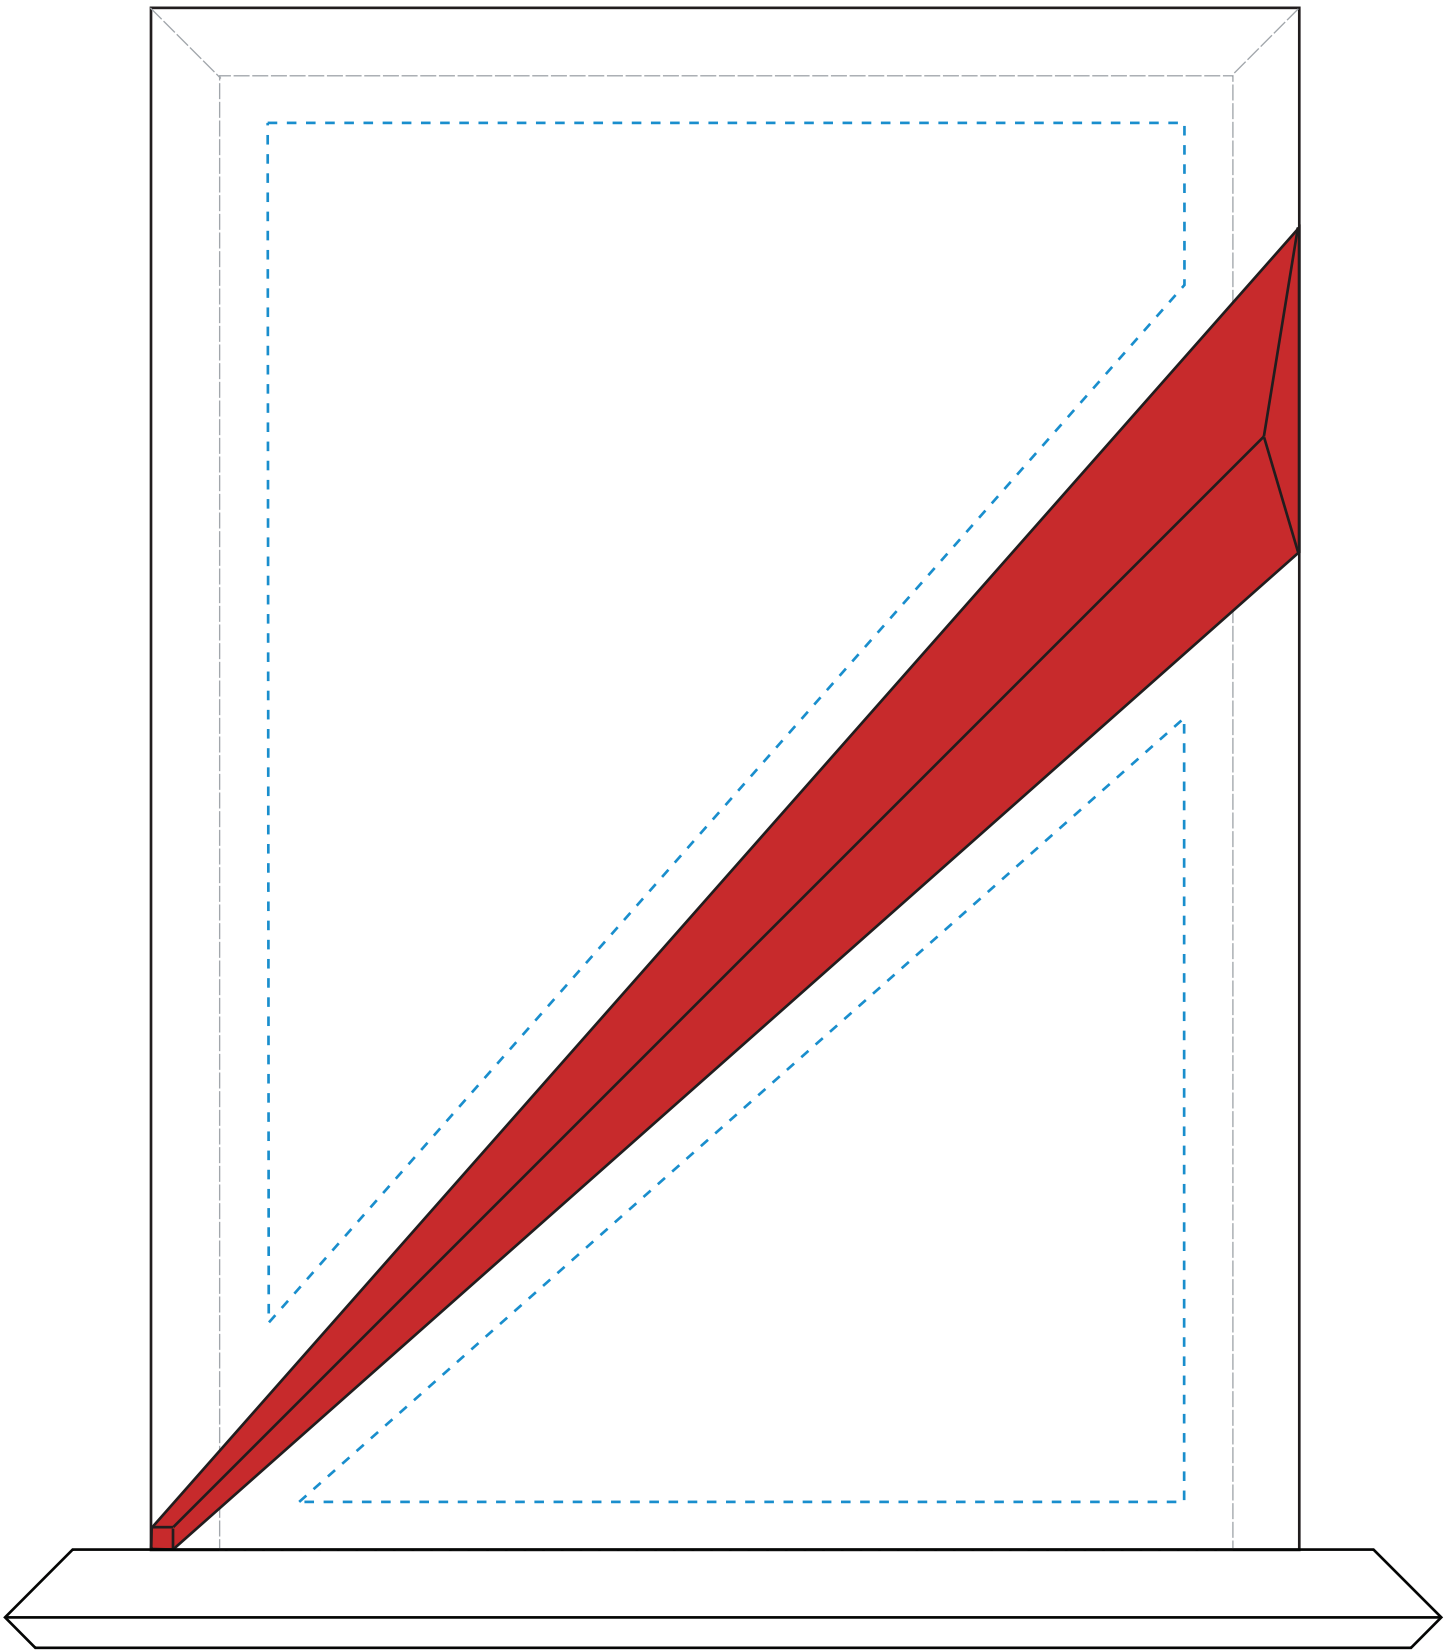

Standard Etch: Reverse

7445 DANBURY RECTANGLE RUBY - 8.5"

Blue line represents the max image area.