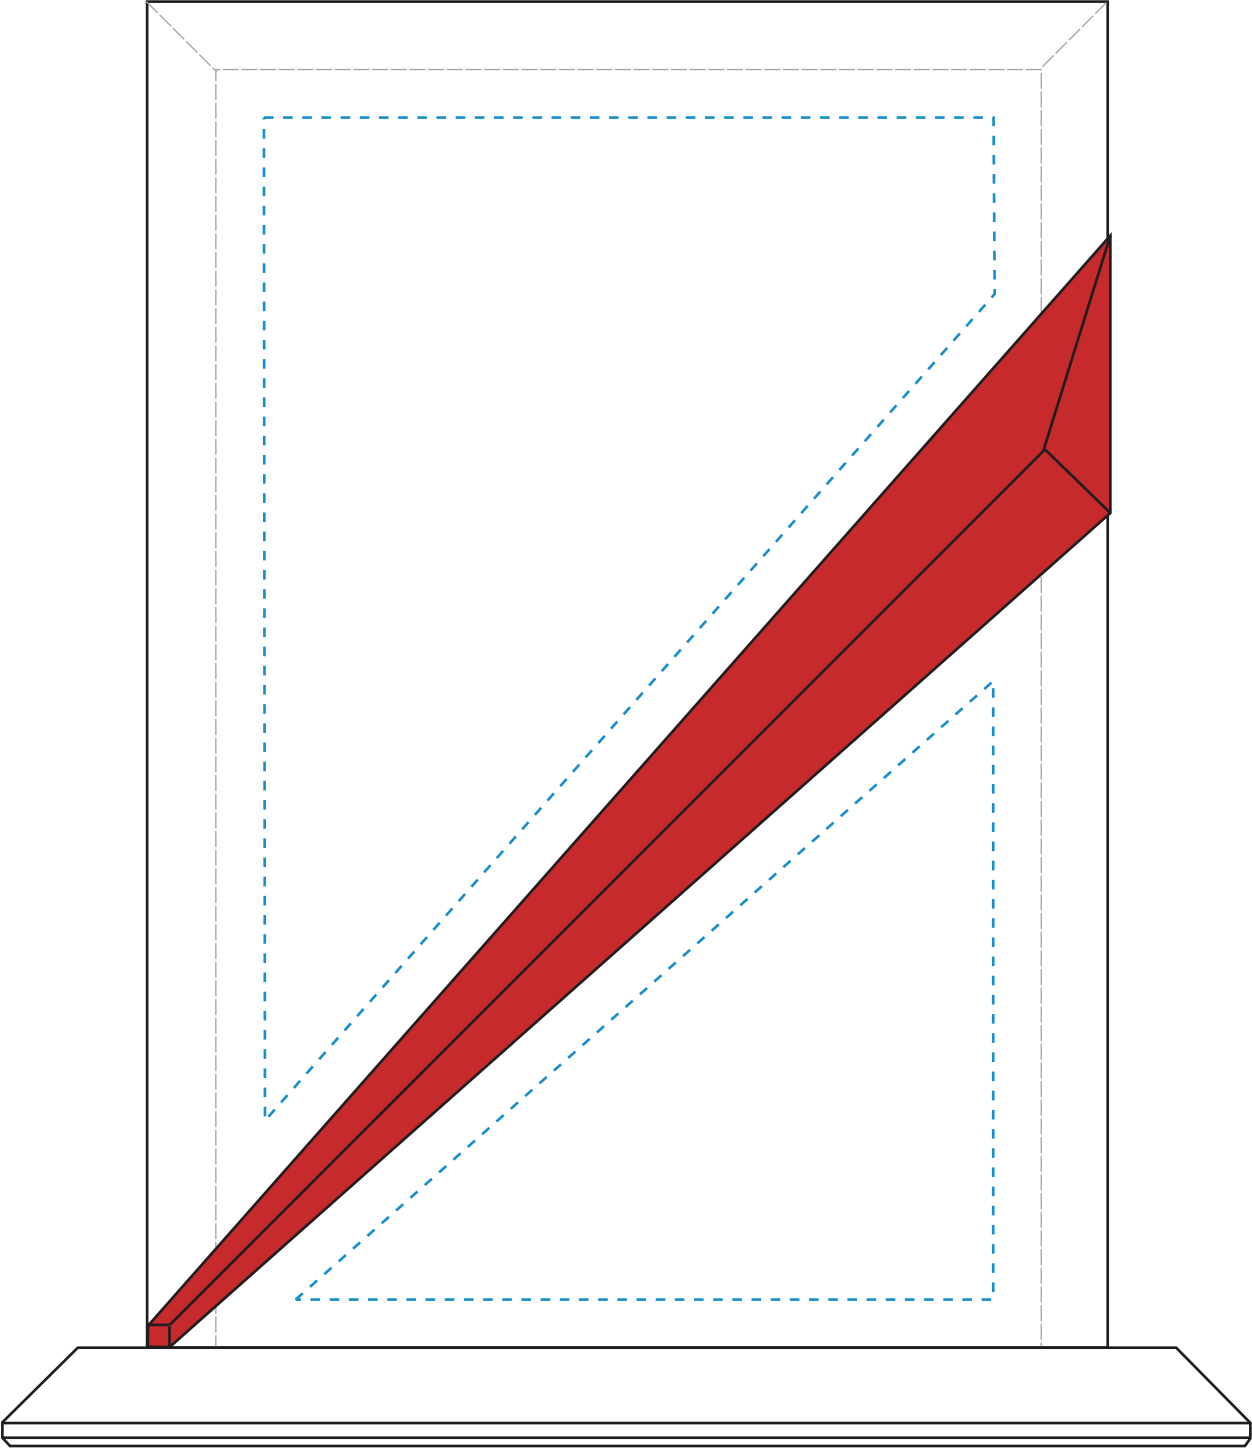

Standard Etch: Reverse

7444 DANBURY RECTANGLE RUBY - 7.5"

Blue line represents the max image area.