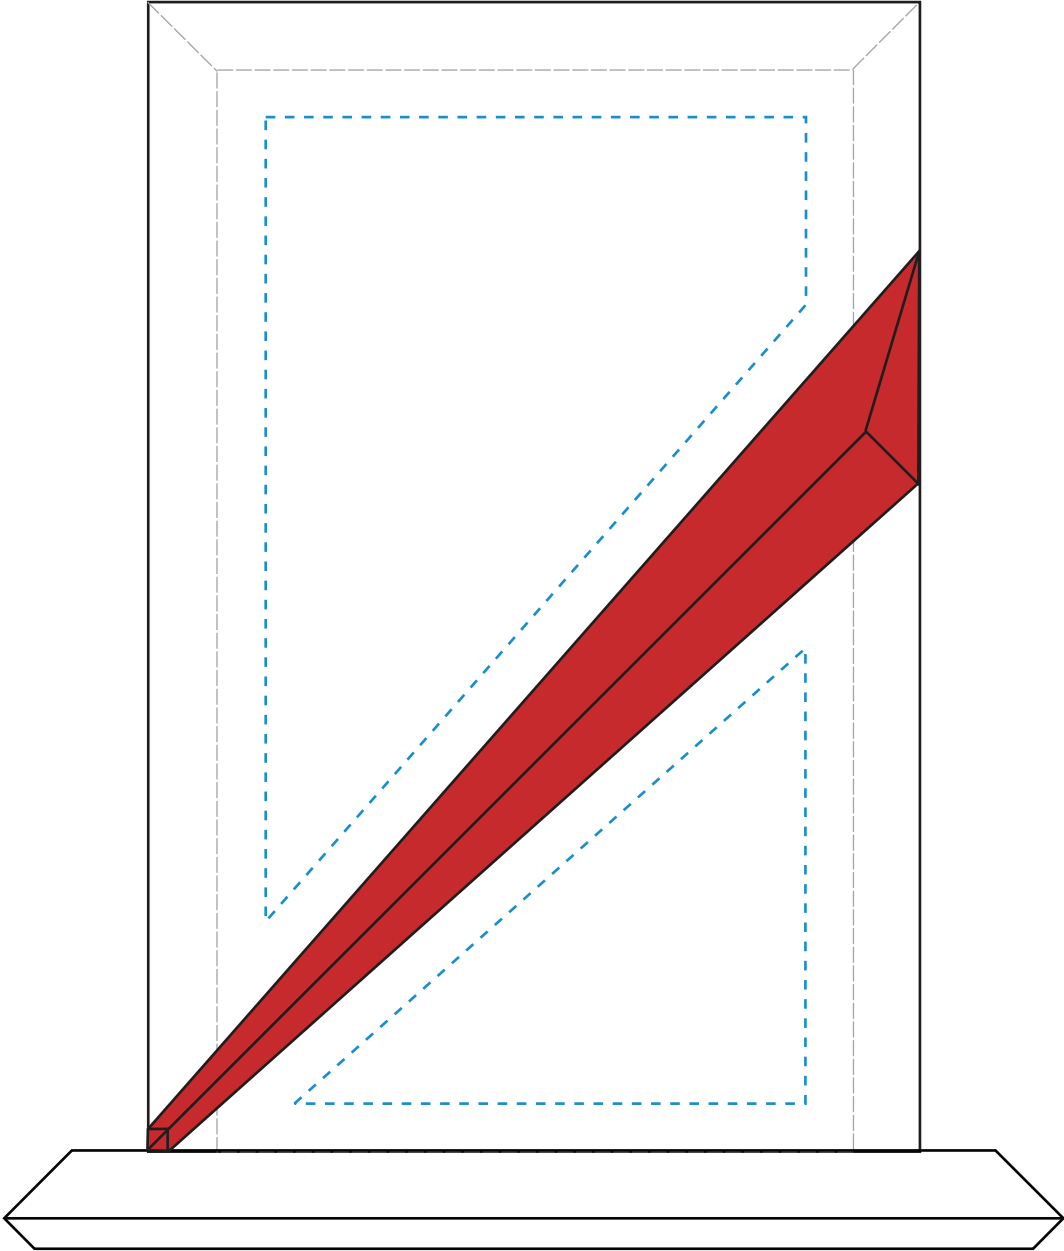

Standard Etch: Reverse

7443 DANBURY RECTANGLE RUBY - 6.5"

Blue line represents the max image area.