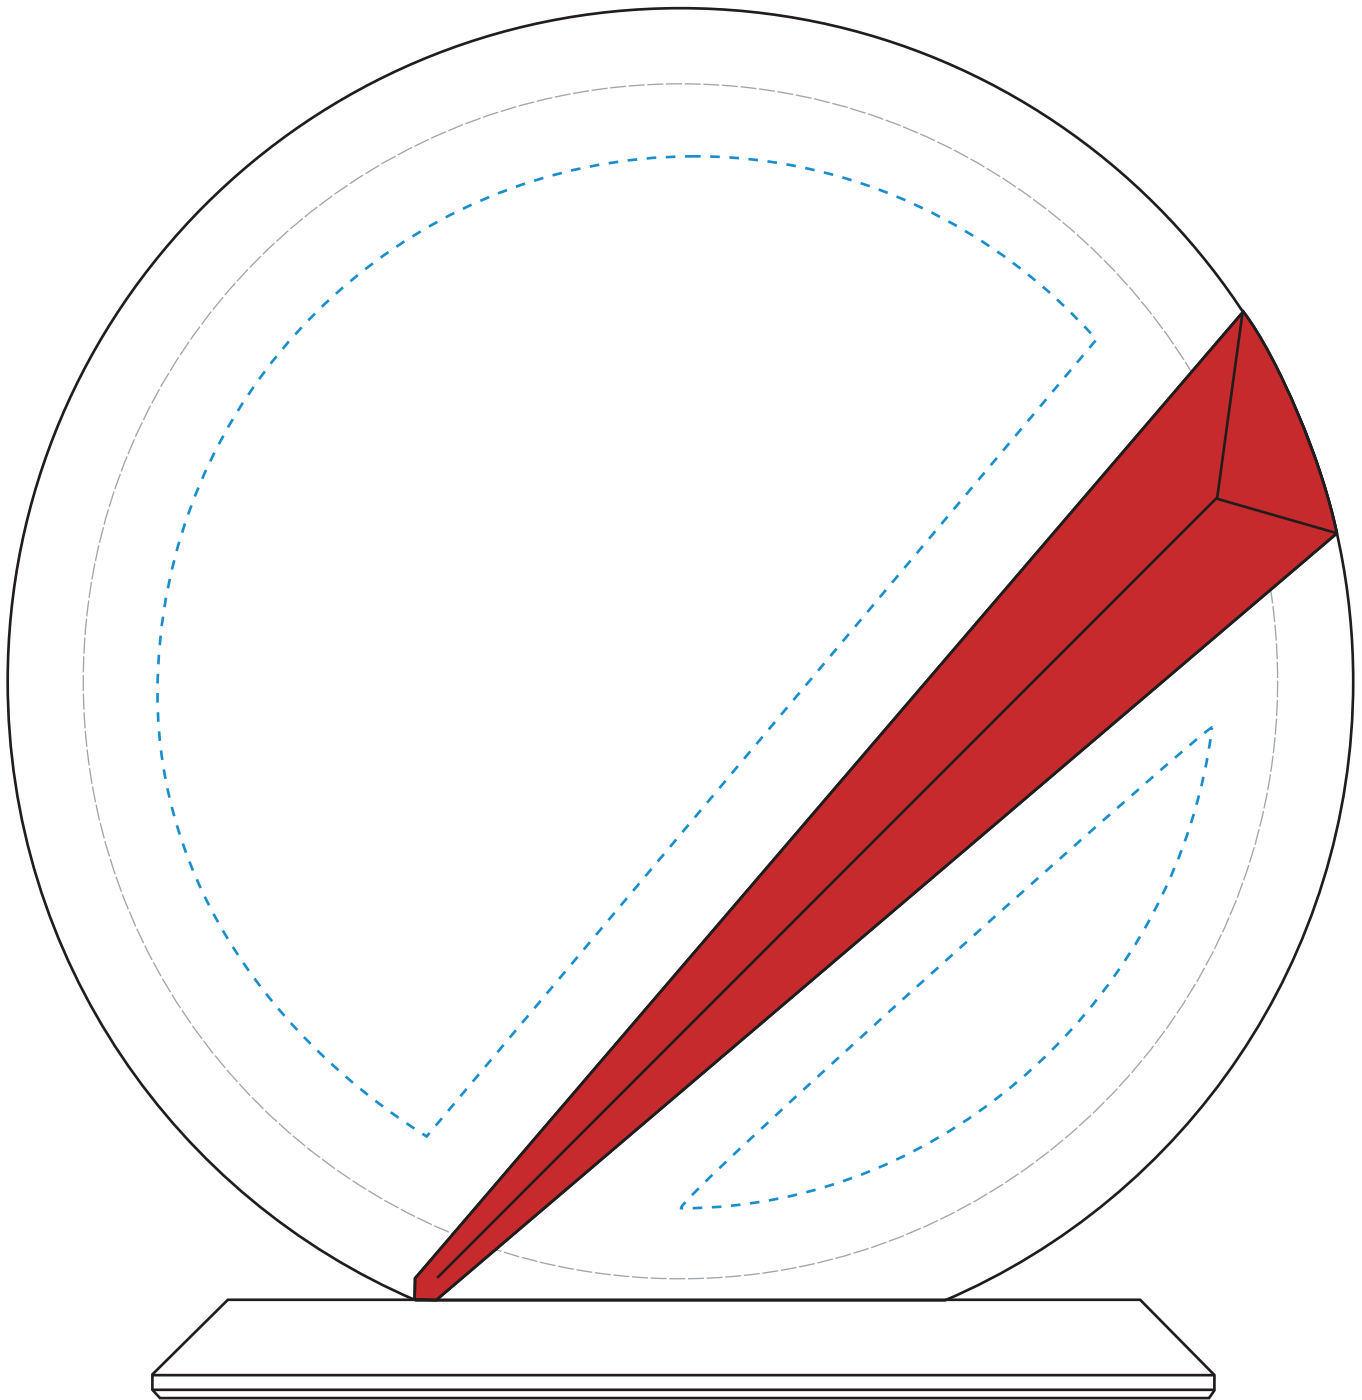

Standard Etch: Reverse

7449 DANBURY CIRCLE RUBY - 7" DIA.

Blue line represents the max image area.