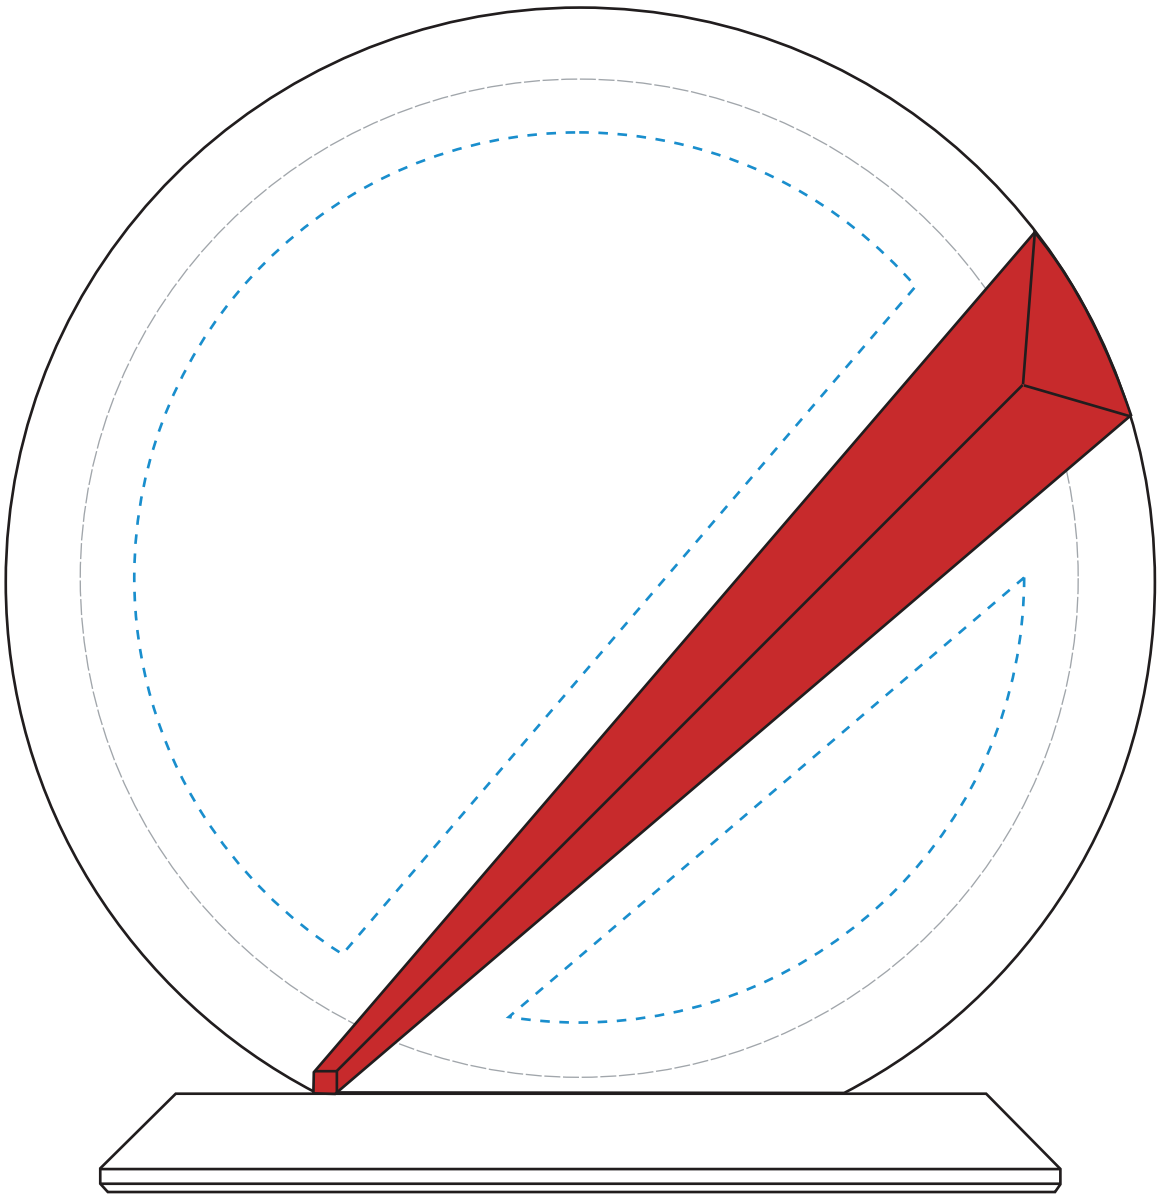

Standard Etch: Reverse

7448 DANBURY CIRCLE RUBY - 6" DIA.

Blue line represents the max image area.