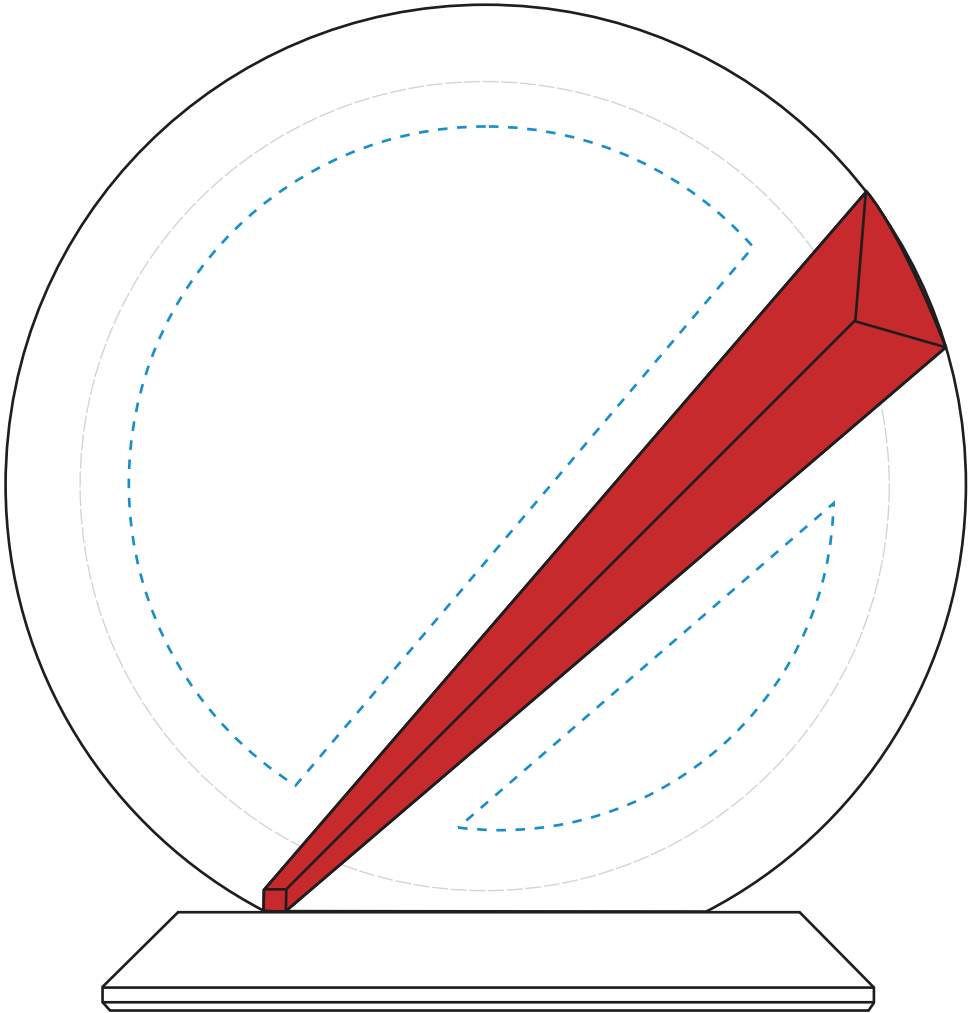

Standard Etch: Reverse

7447 DANBURY CIRCLE RUBY - 5" DIA.

Blue line represents the max image area.