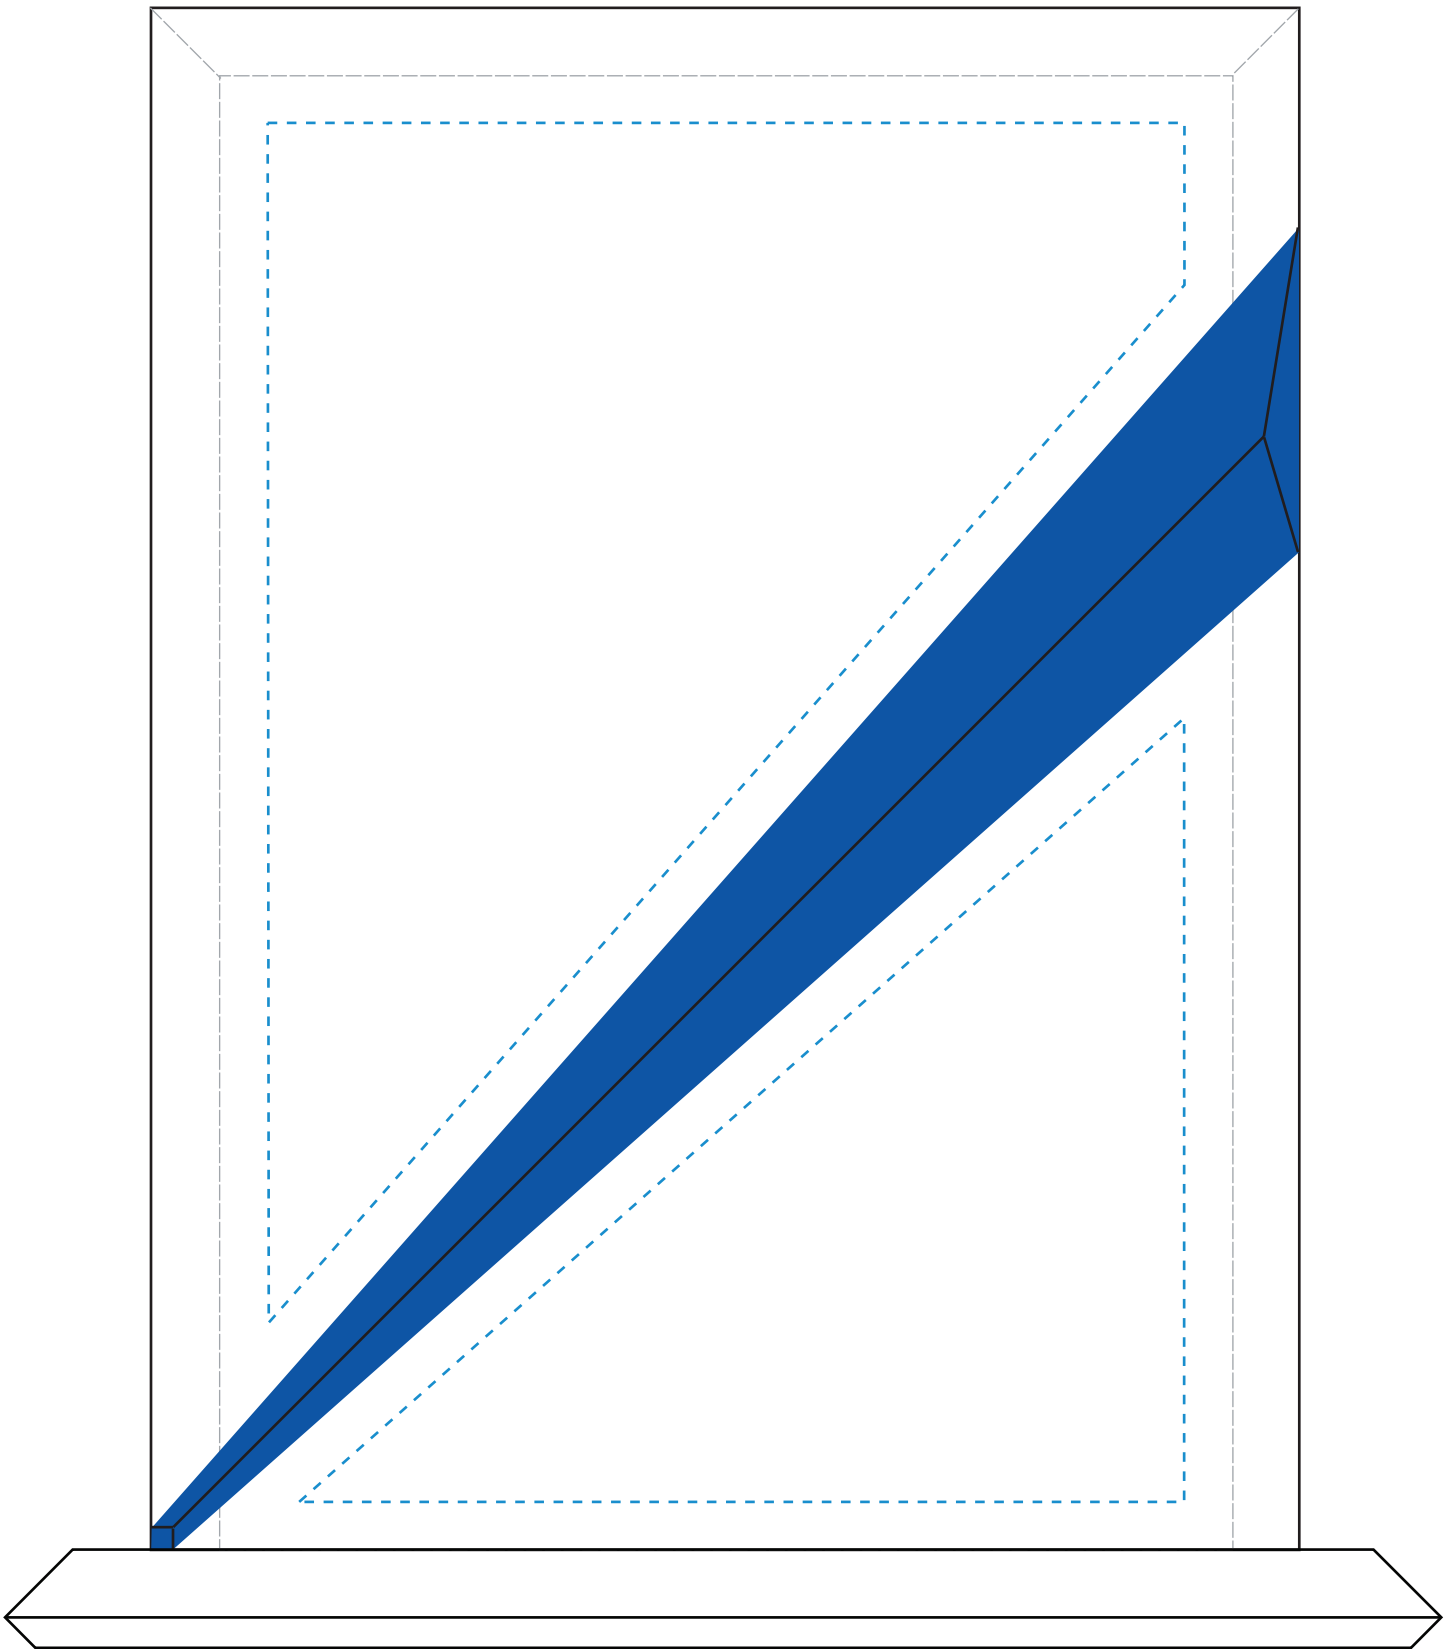

Standard Etch: Reverse

6836 DANBURY INDIGO RECTANGLE - 8.5"

Blue line represents the max image area.