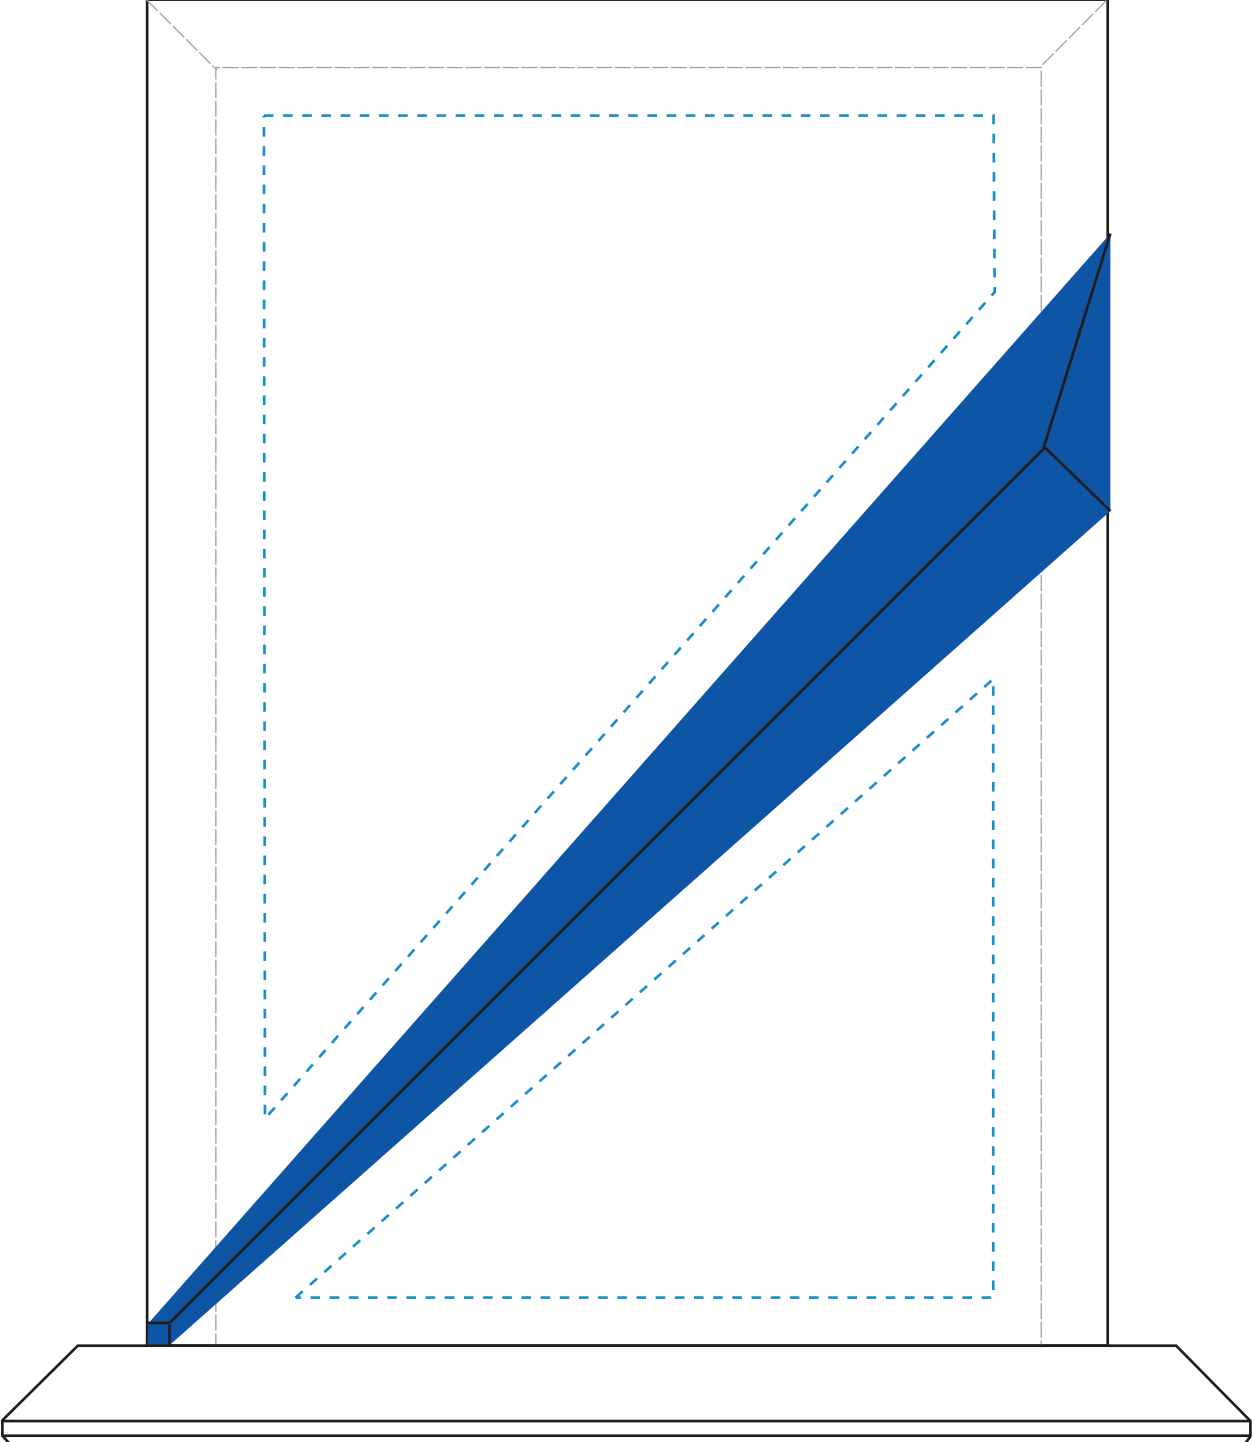

Standard Etch: Reverse

6835 DANBURY INDIGO RECTANGLE - 7-5"

Blue line represents the max image area.