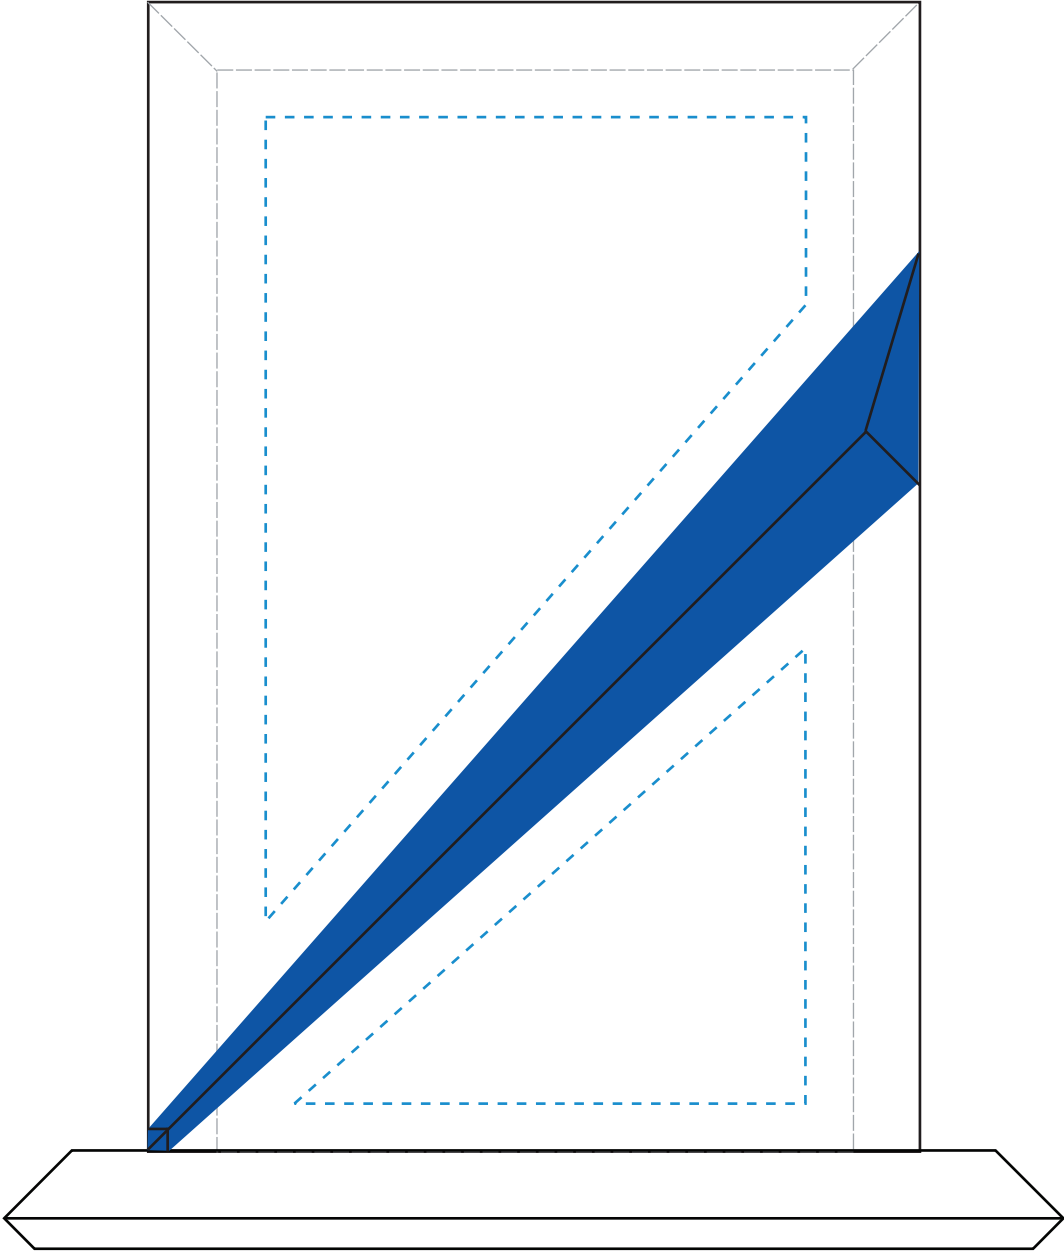

Standard Etch: Reverse

6834 DANBURY INDIGO RECTANGLE - 6.5"

Blue line represents the max image area.