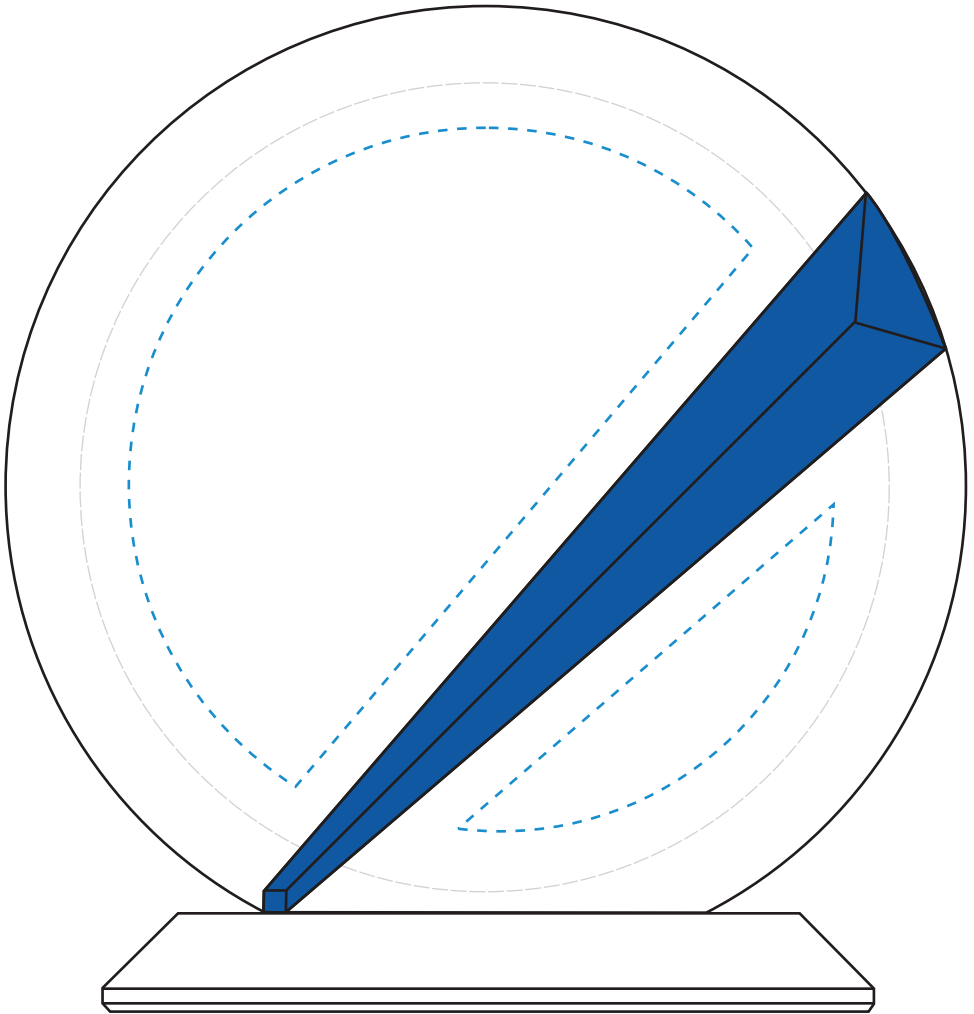

Standard Etch: Reverse

6838 DANBURY INDIGO CIRCLE - 5" DIA.

Blue line represents the max image area.