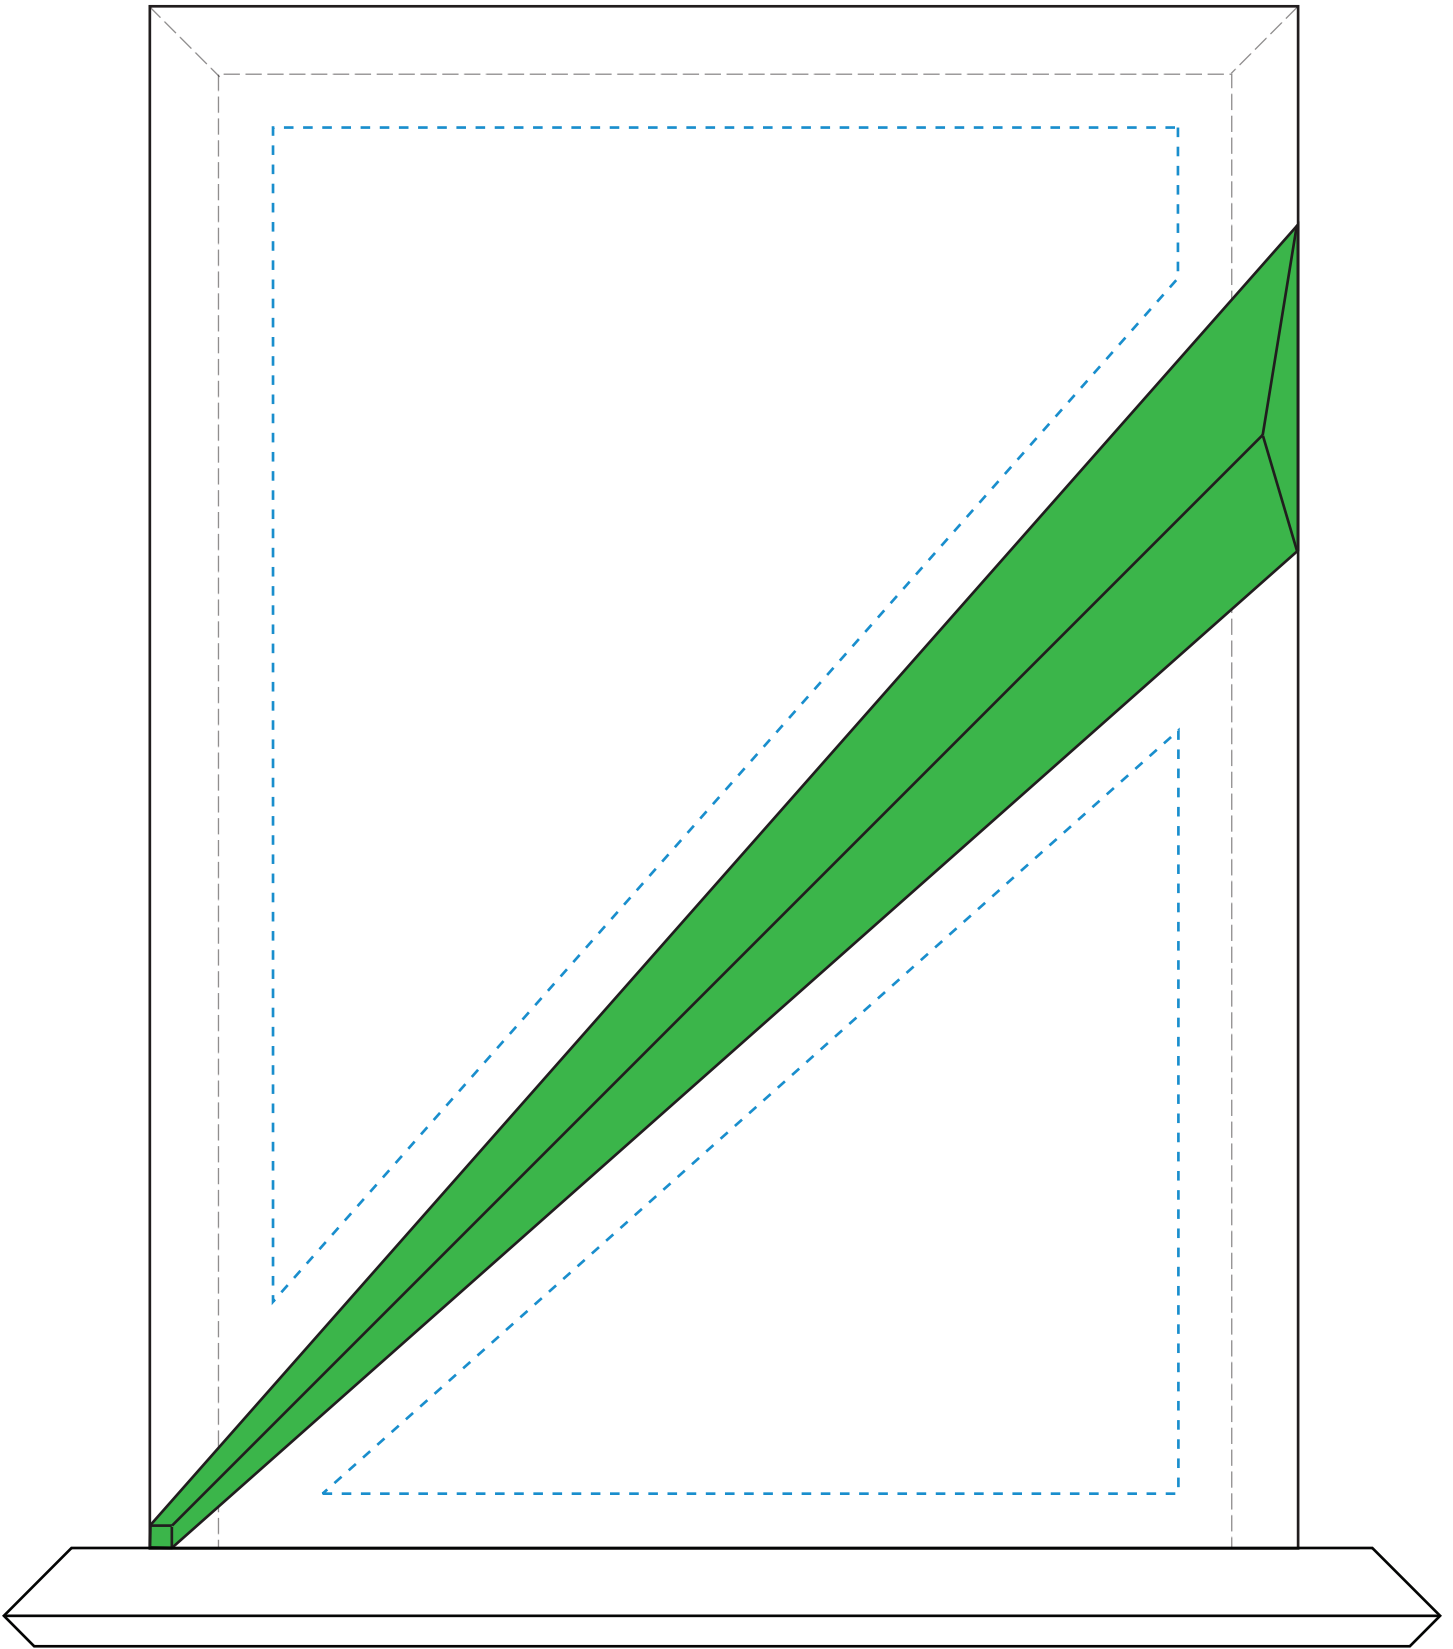

Standard Etch: Reverse

4046 DANBURY EMERALD RECTANGLE - 8-1/2"

Blue line represents the max image area.