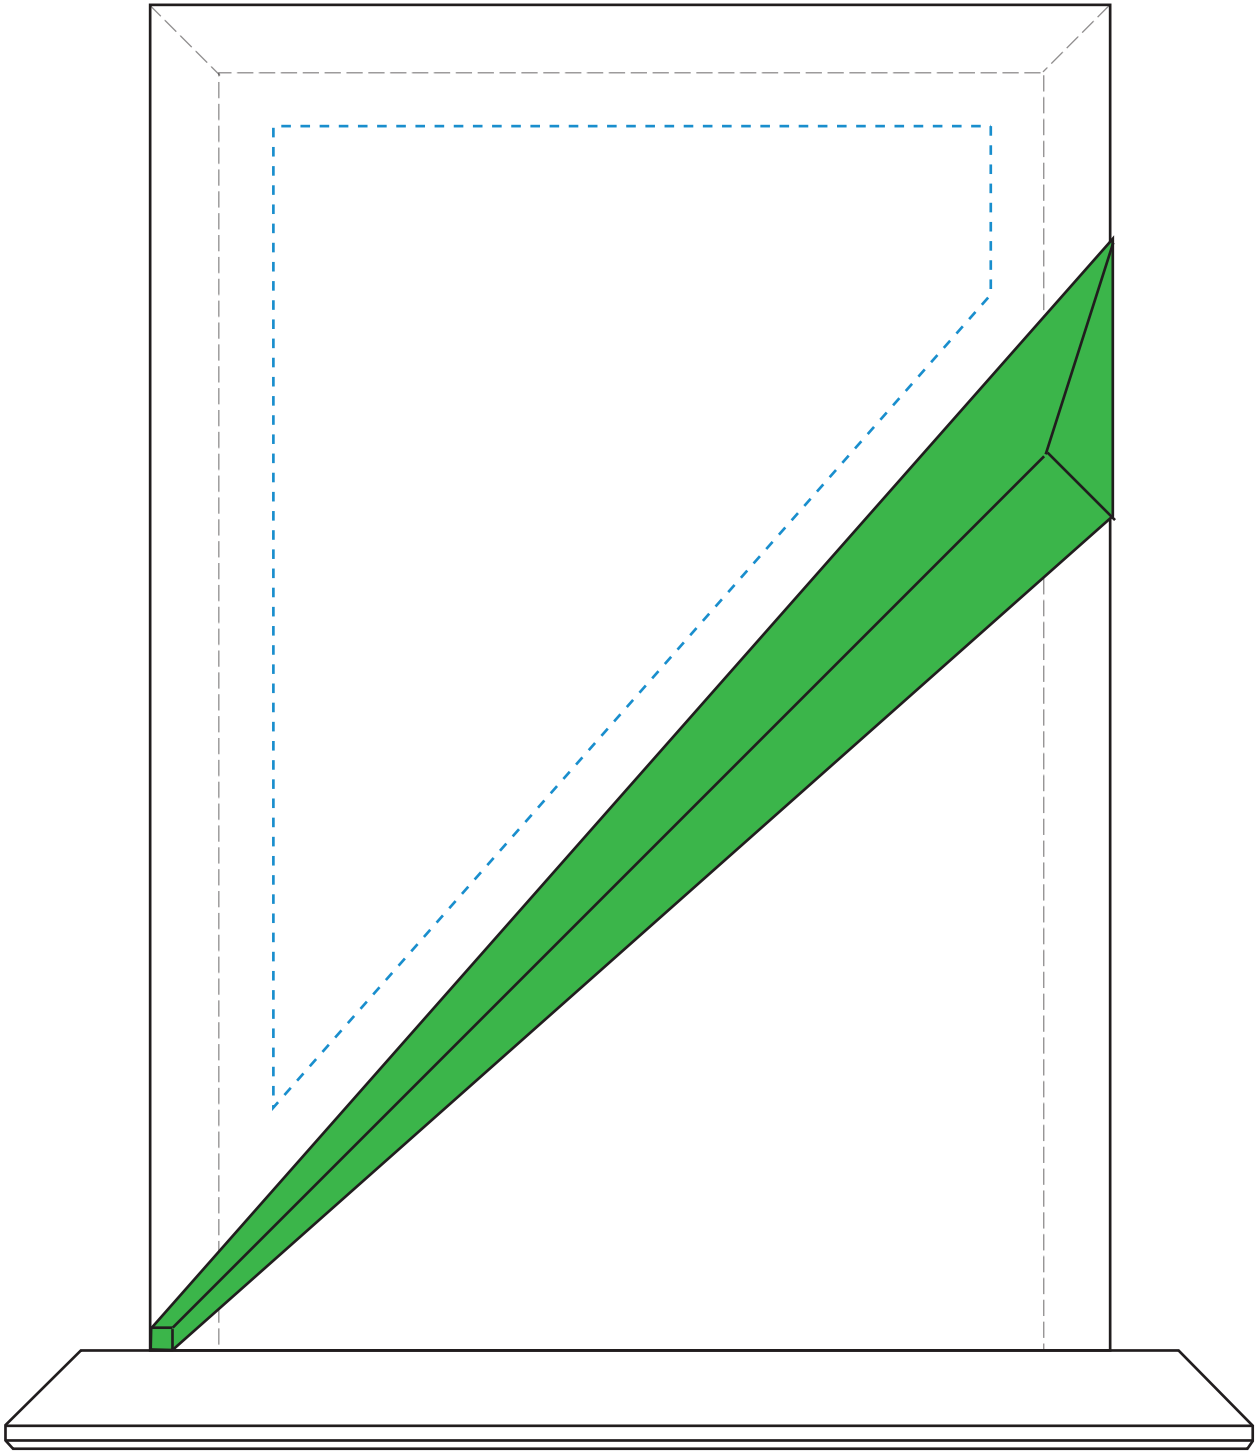

Standard Etch: Reverse

4045 DANBURY EMERALD RECTANGLE - 7-1/2"

Blue line represents the max image area.