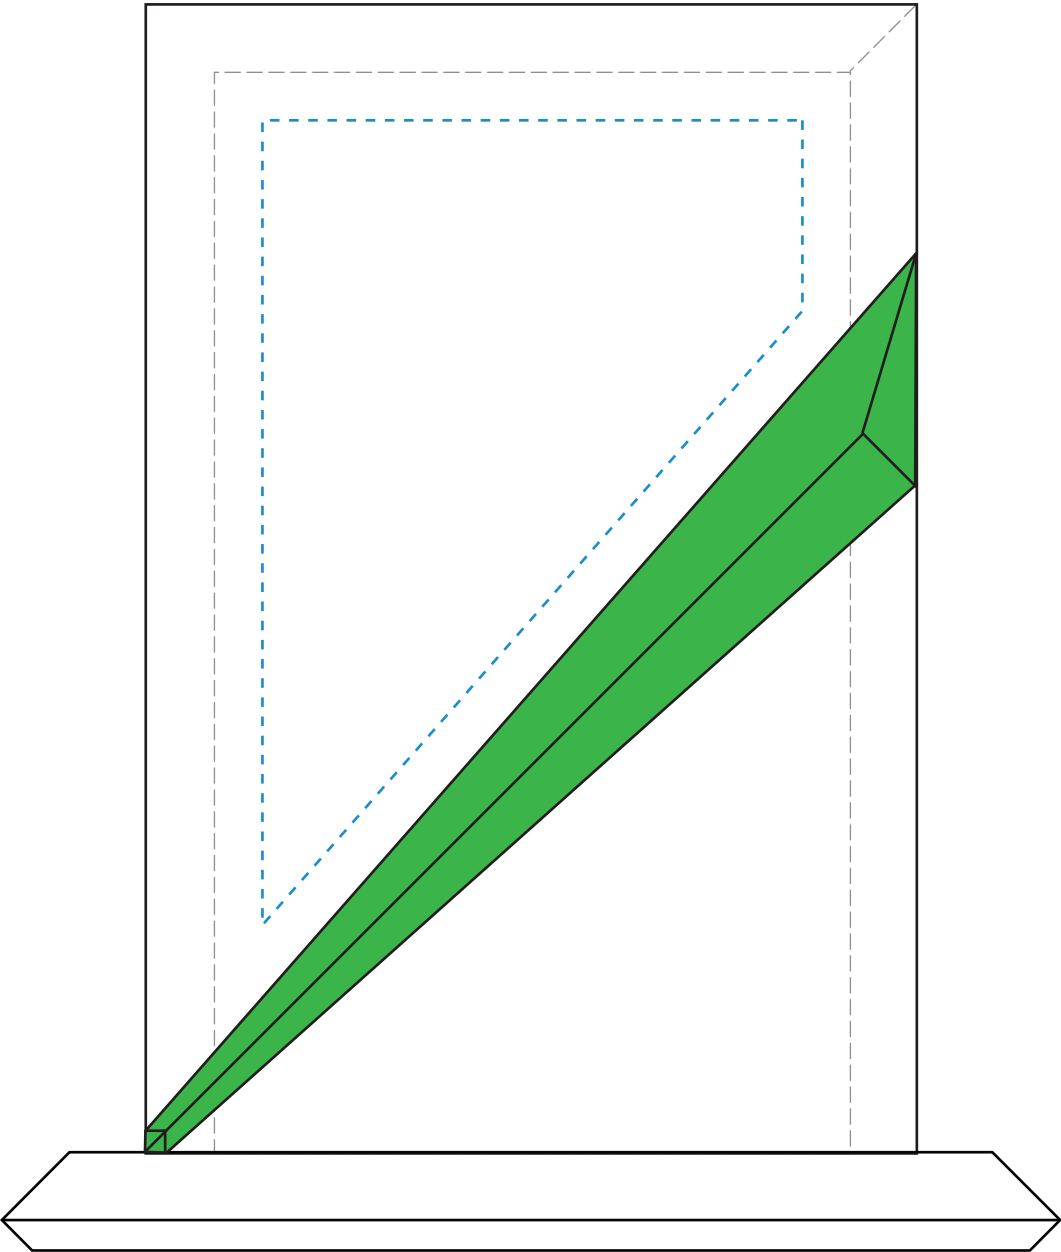

Standard Etch: Reverse

4044 DANBURY EMERALD RECTANGLE - 6-1/2"

Blue line represents the max image area.