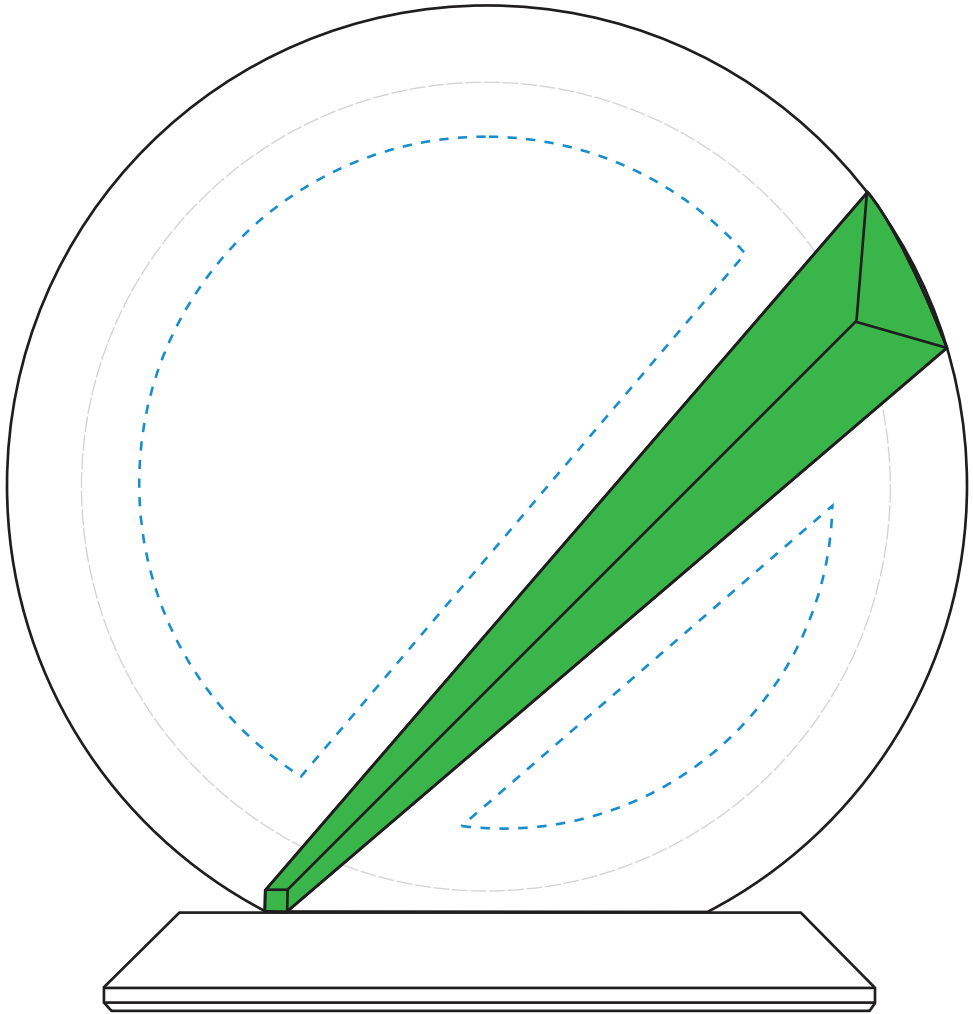

Standard Etch: Reverse

4048 DANBURY EMERALD CIRCLE - 5"

Blue line represents the max image area.