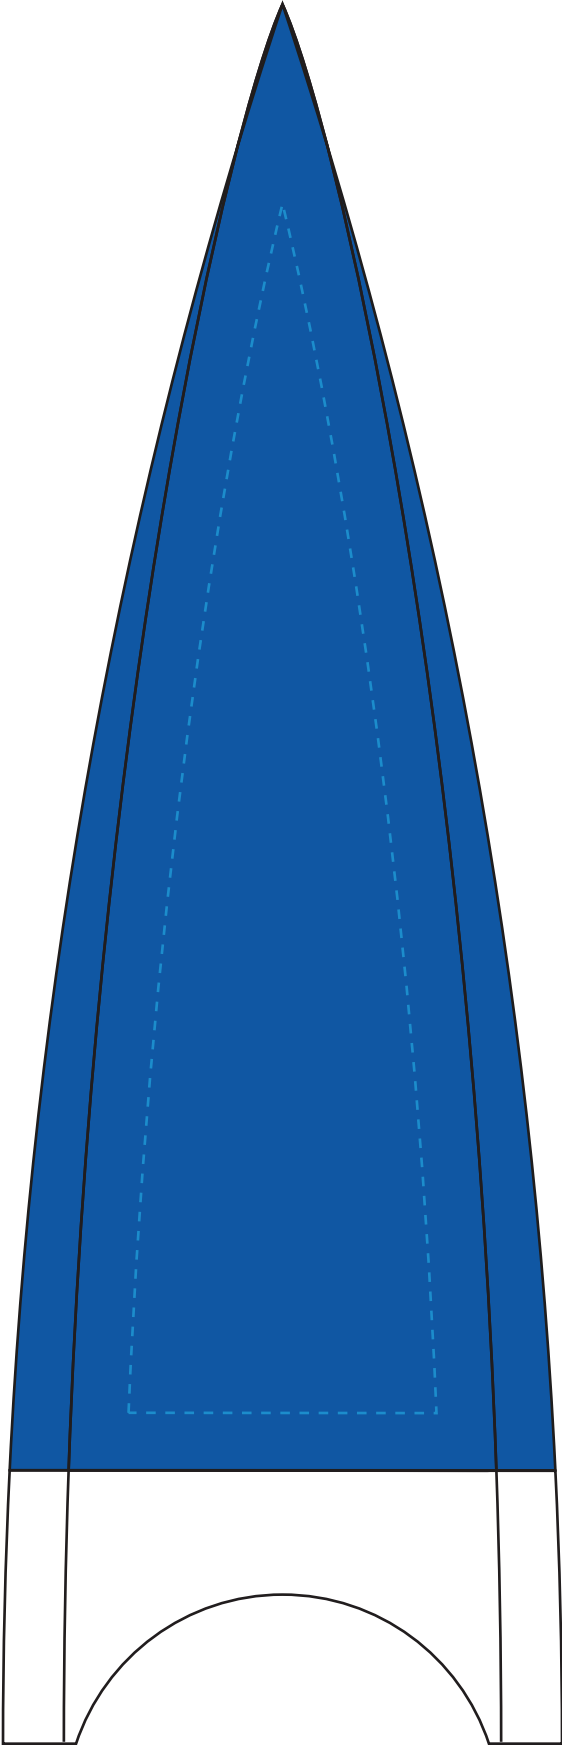

Standard Etch: Front

6877 Culmination Indigo Award - 9"

Blue line represents the max image area.