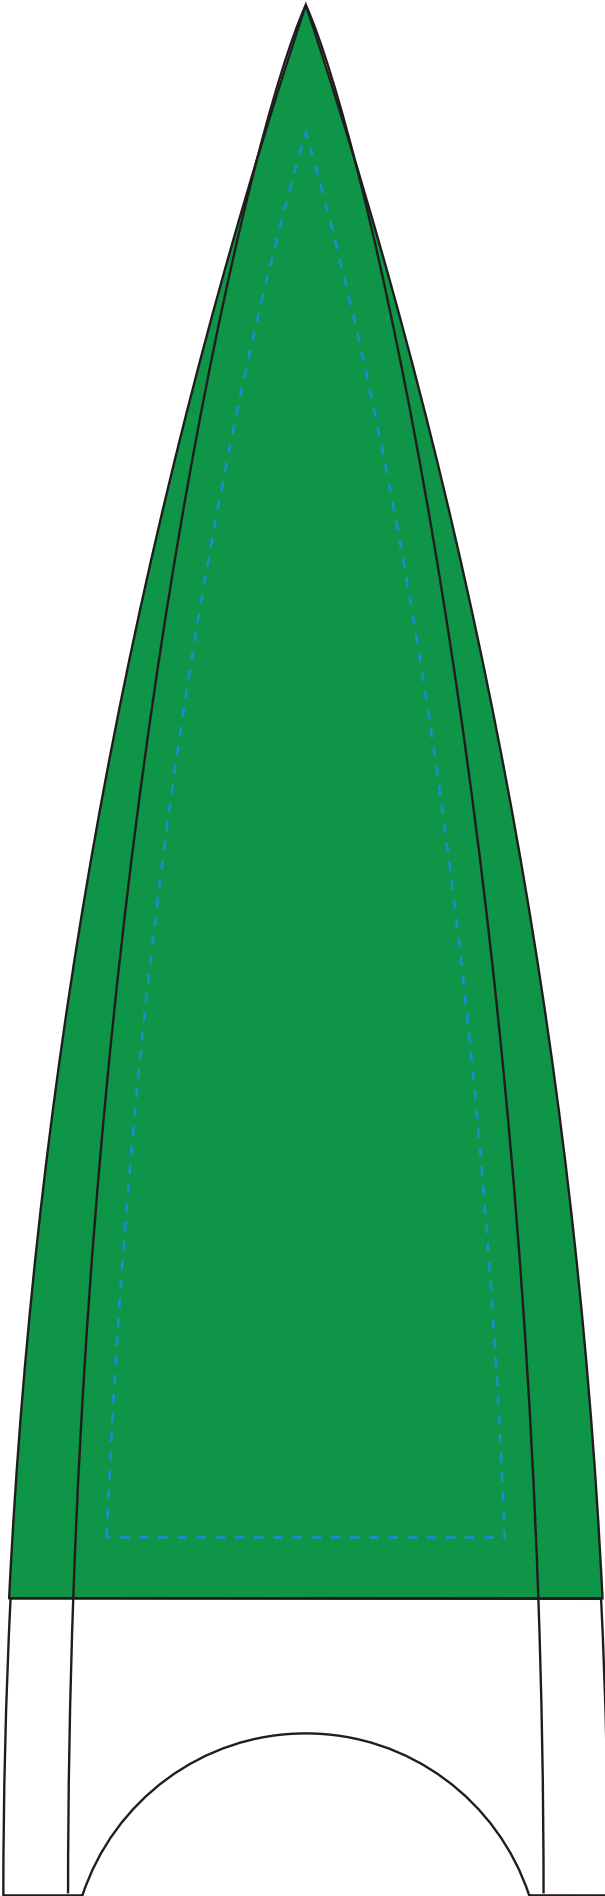

Standard Etch: Front

6737 CULMINATION AWARD - 10"

Blue line represents the max image area.