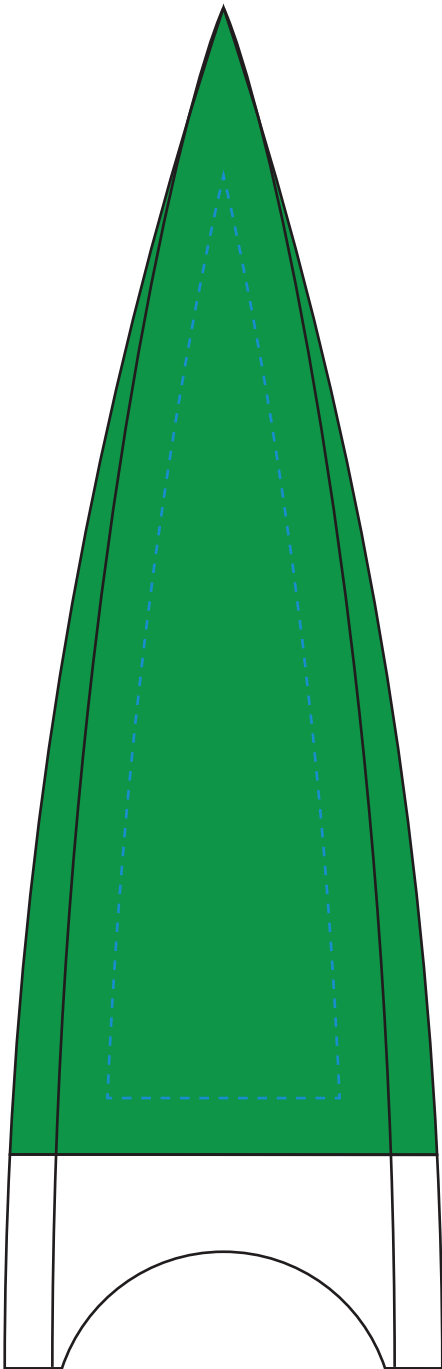

Standard Etch: Front

6735 CULMINATION AWARD - 7"

Blue line represents the max image area.