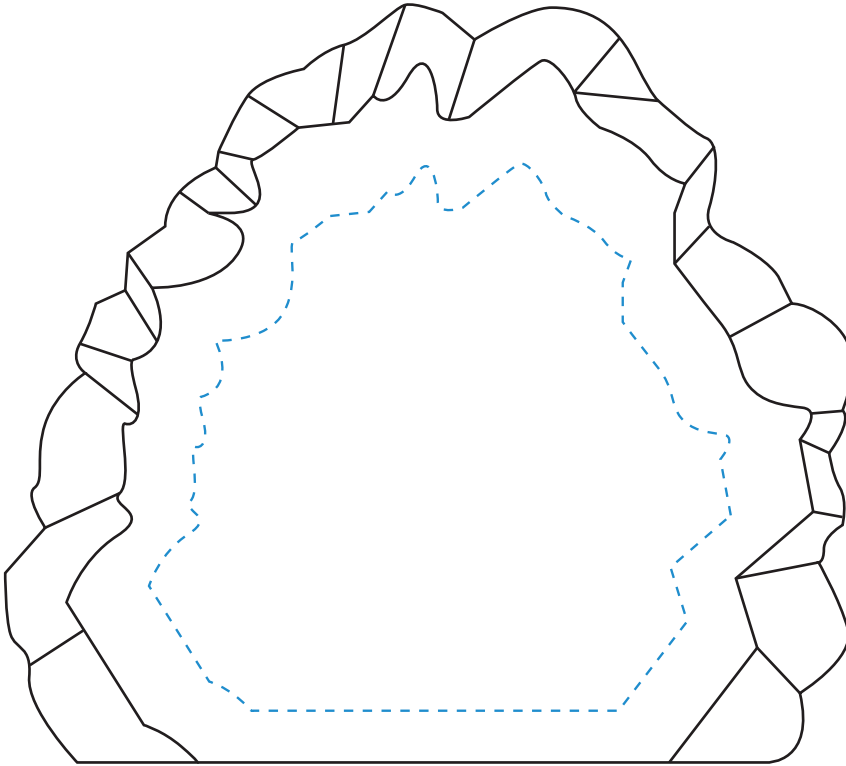

Standard Etch: Reverse

2014 ICEBERG

Blue line represents the max image area.

**WARNING: Cancer
and Reproductive Harm**
www.P65Warnings.ca.gov