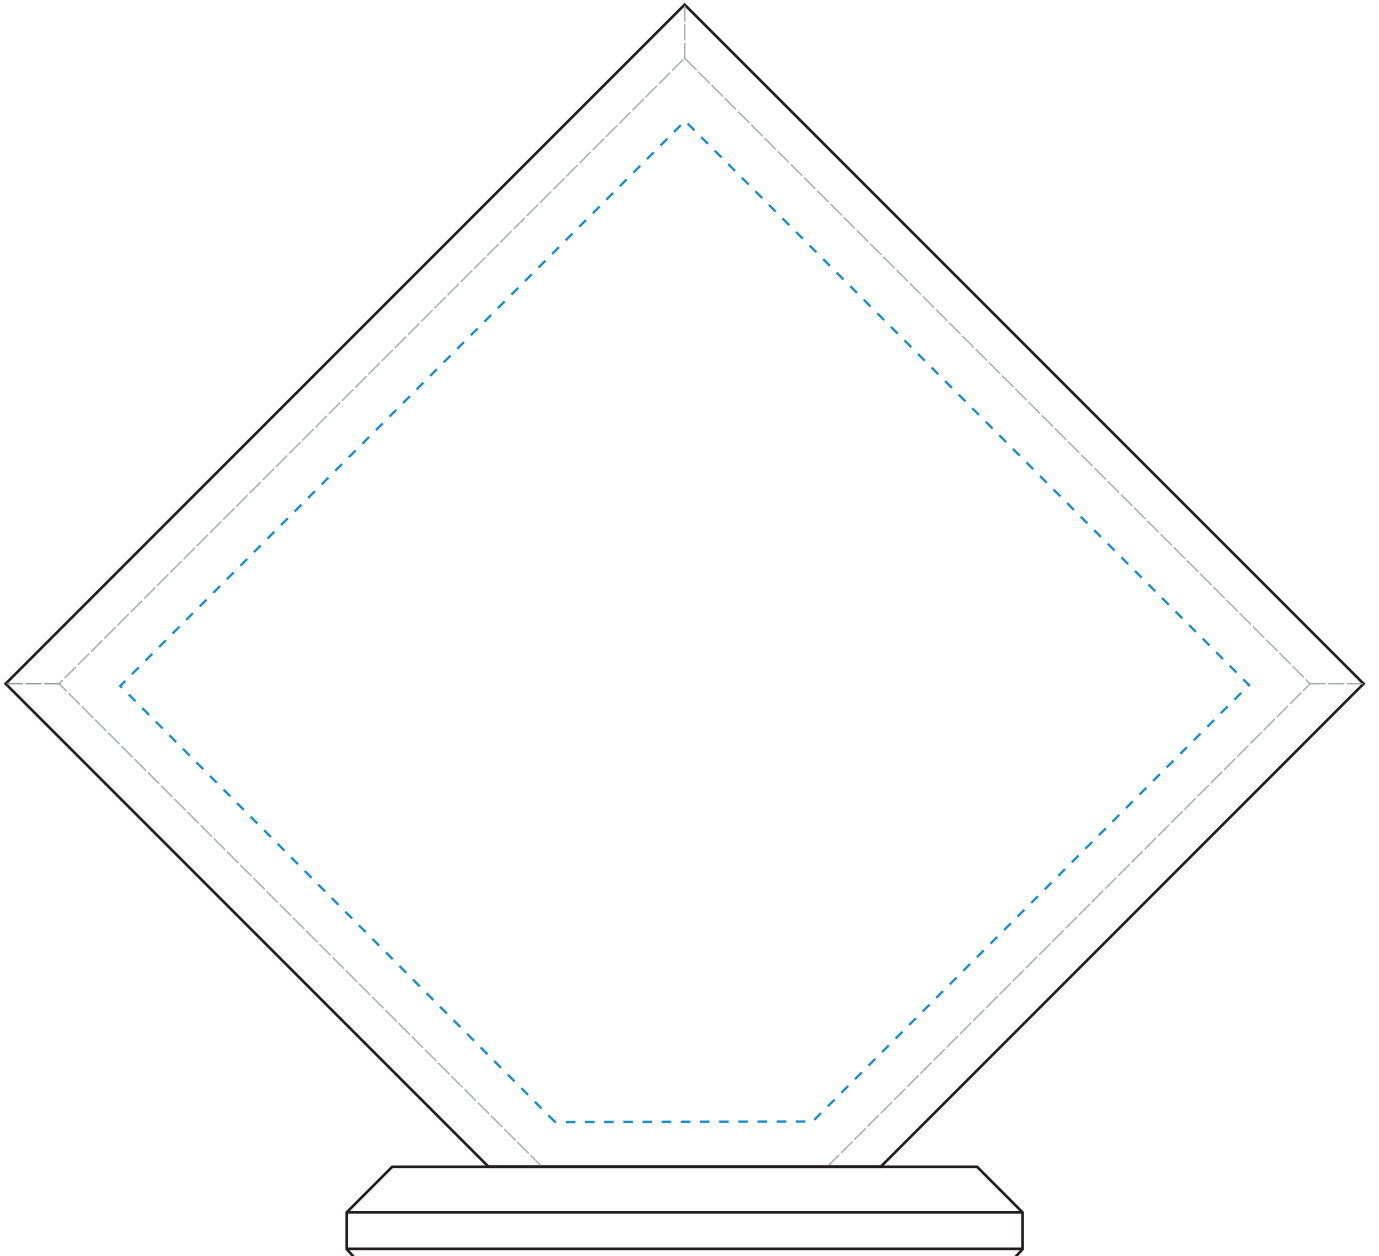

Standard Etch: Reverse

4171 CROSBY SQUARE 6-1/2"

Blue line represents the max image area.

ACCENT SILVER
Standard Etch: Reverse

4171 CROSBY SQUARE 6-1/2"
X3014SILVER

Blue line represents the max image area.

ACCENT GOLD
Standard Etch: Reverse

4171 CROSBY SQUARE 6-1/2"
X3014GOLD

Blue line represents the max image area.