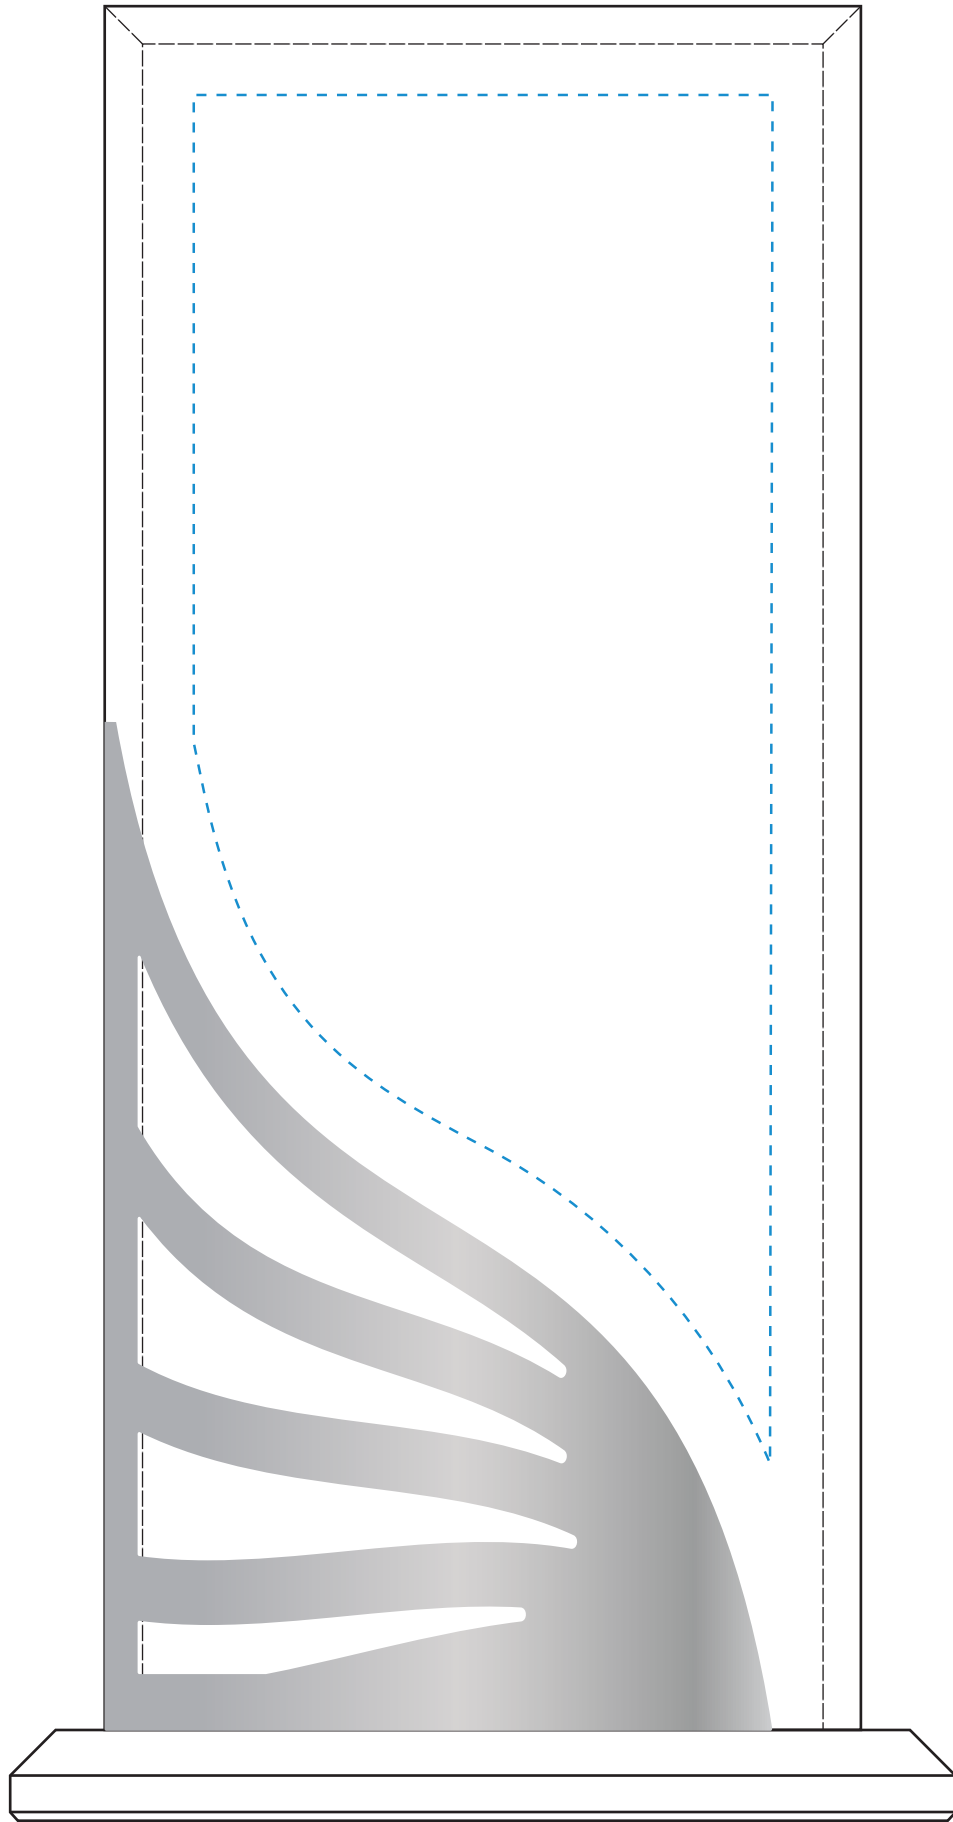

Standard Etch: Reverse

4161 CROSBY RECTANGLE 9-1/2"

Blue line represents the max image area.

ACCENT SILVER
Standard Etch: Reverse

4161 CROSBY RECTANGLE 9.5"
X3009SILVER

Blue line represents the max image area.

ACCENT GOLD
Standard Etch: Reverse

4161 CROSBY RECTANGLE 9.5"
X3009GOLD

Blue line represents the max image area.