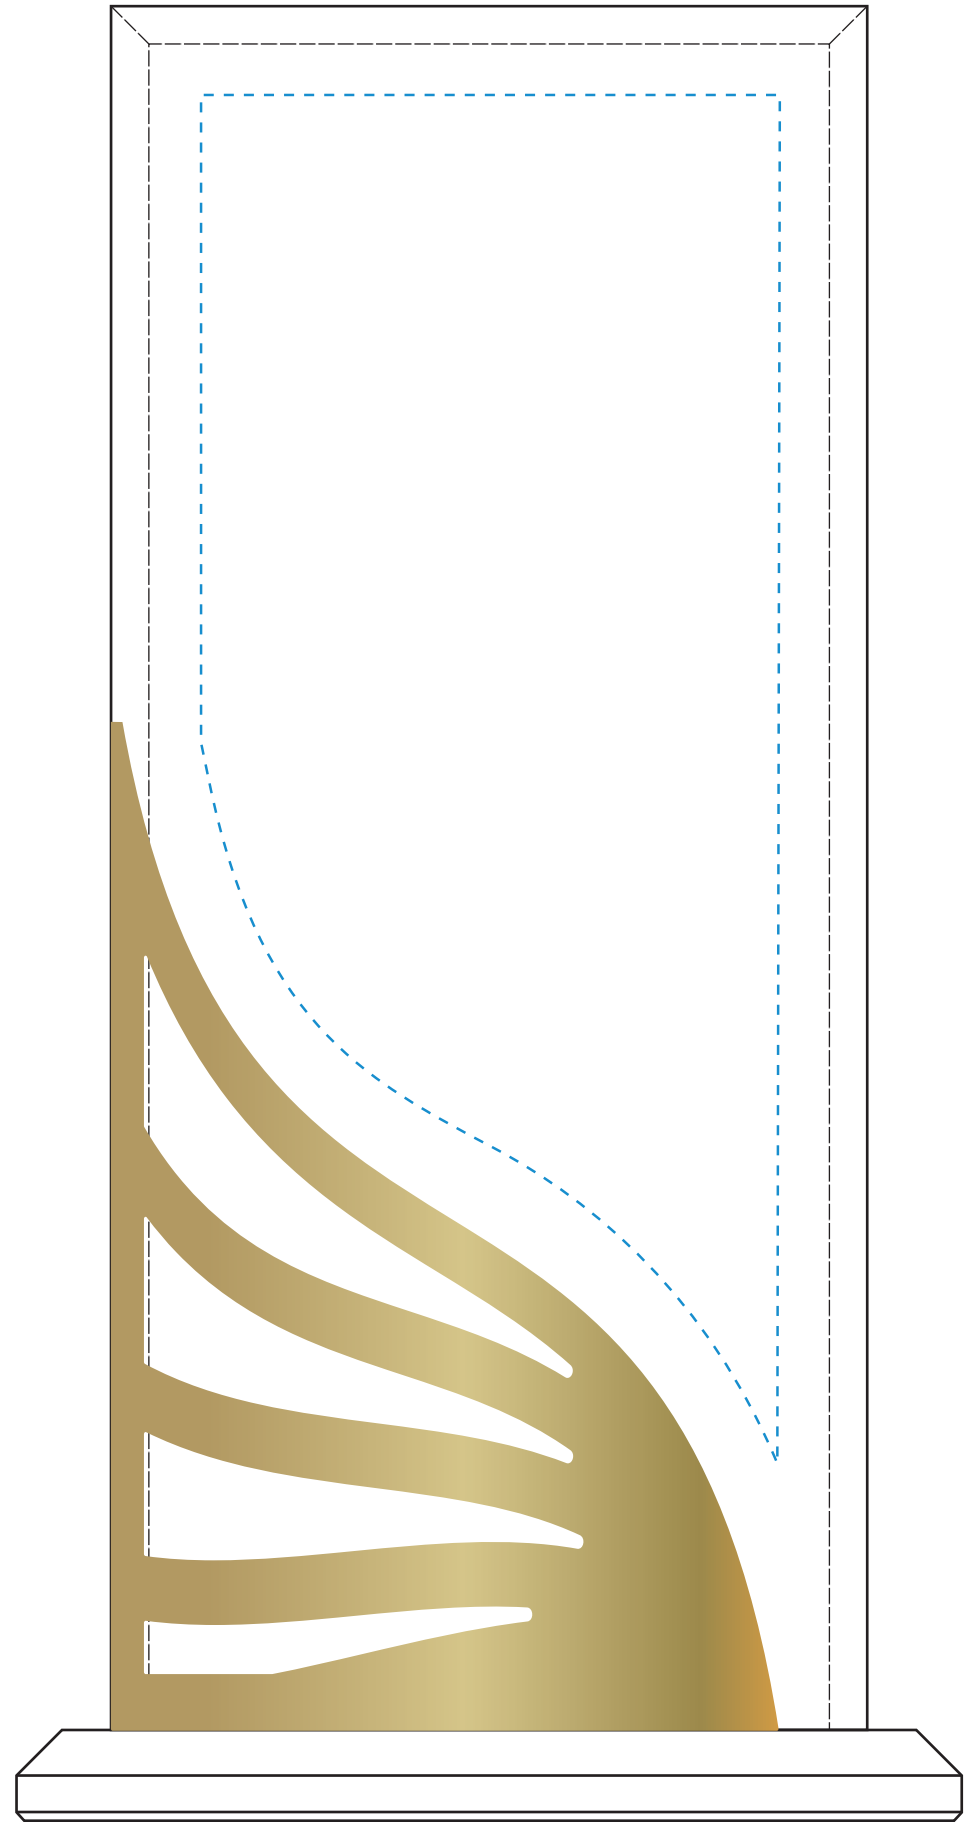

Standard Etch: Reverse

4161 CROSBY RECTANGLE 9-1/2"

Blue line represents the max image area.

ACCENT SILVER
Standard Etch: Reverse

4161 CROSBY RECTANGLE 9.5"
X3009SILVER

Blue line represents the max image area.

ACCENT GOLD
Standard Etch: Reverse

4161 CROSBY RECTANGLE 9.5"
X3009GOLD

Blue line represents the max image area.