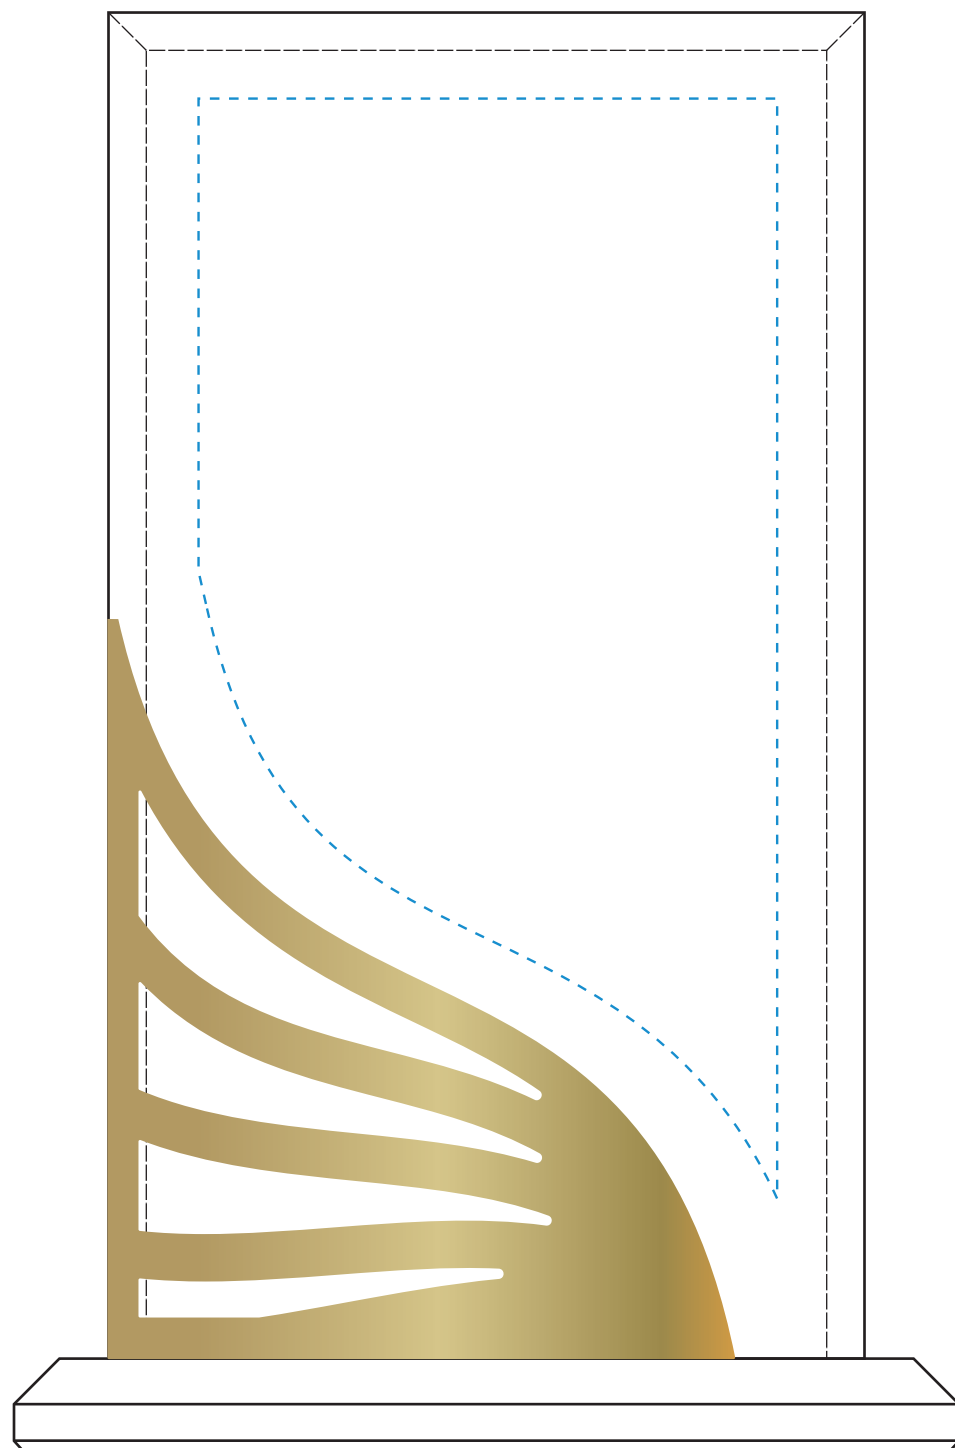

Standard Etch: Reverse

4159 CROSBY RECTANGLE 7-1/2"

Blue line represents the max image area.

ACCENT SILVER
Standard Etch: Reverse

4159 CROSBY RECTANGLE 7.5"
X3007SILVER

Blue line represents the max image area.

ACCENT GOLD
Standard Etch: Reverse

4159 CROSBY RECTANGLE 7.5"
X3007GOLD

Blue line represents the max image area.