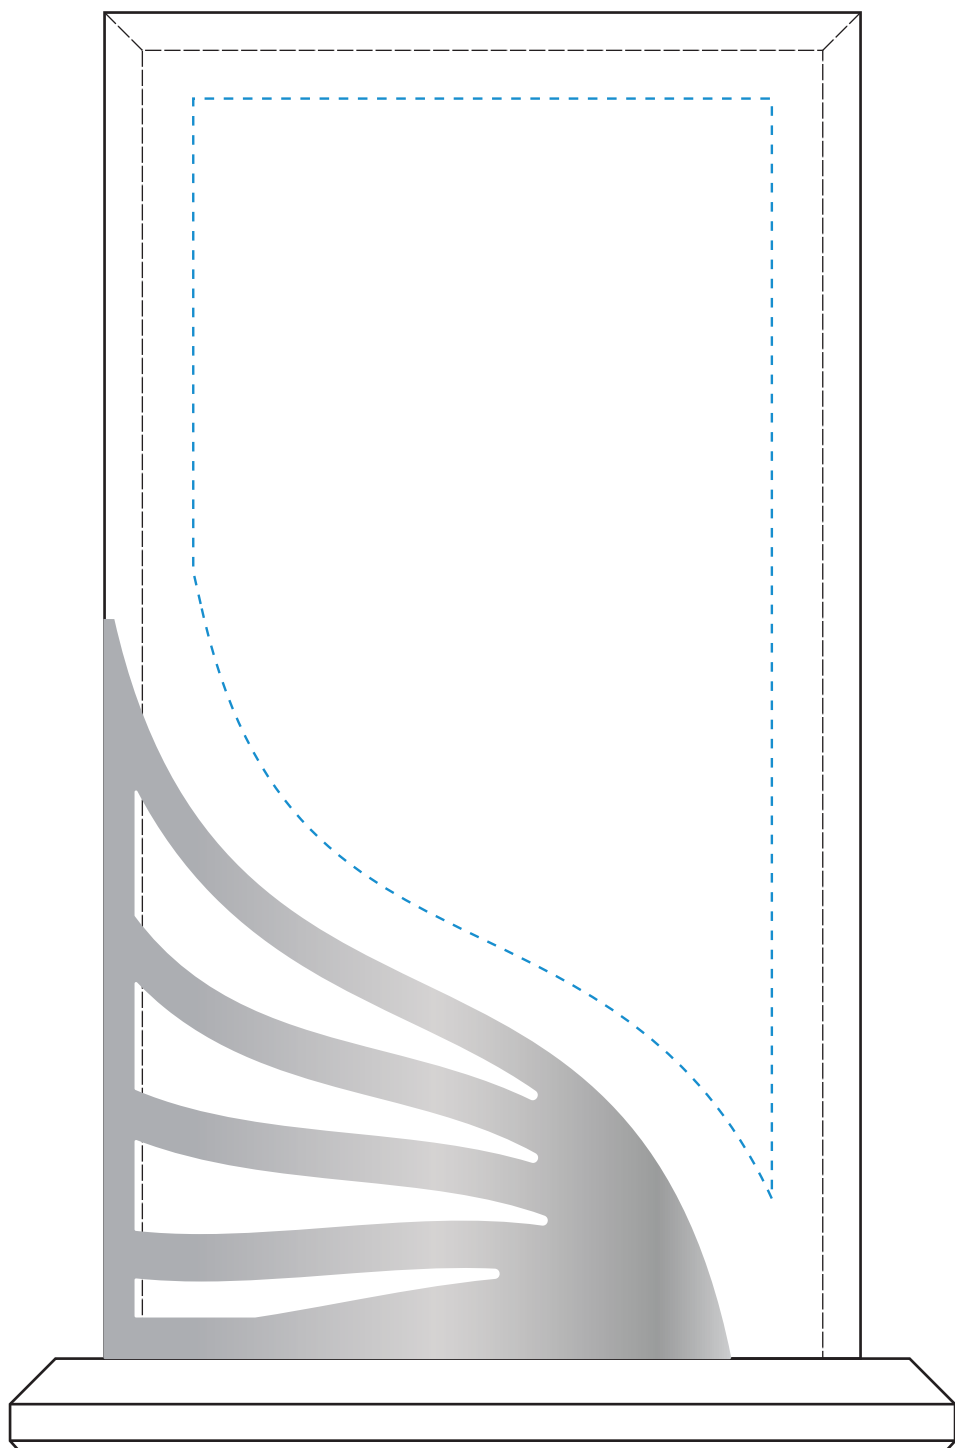

Standard Etch: Reverse

4159 CROSBY RECTANGLE 7-1/2"

Blue line represents the max image area.

ACCENT SILVER
Standard Etch: Reverse

4159 CROSBY RECTANGLE 7.5"
X3007SILVER

Blue line represents the max image area.

ACCENT GOLD
Standard Etch: Reverse

4159 CROSBY RECTANGLE 7.5"
X3007GOLD

Blue line represents the max image area.