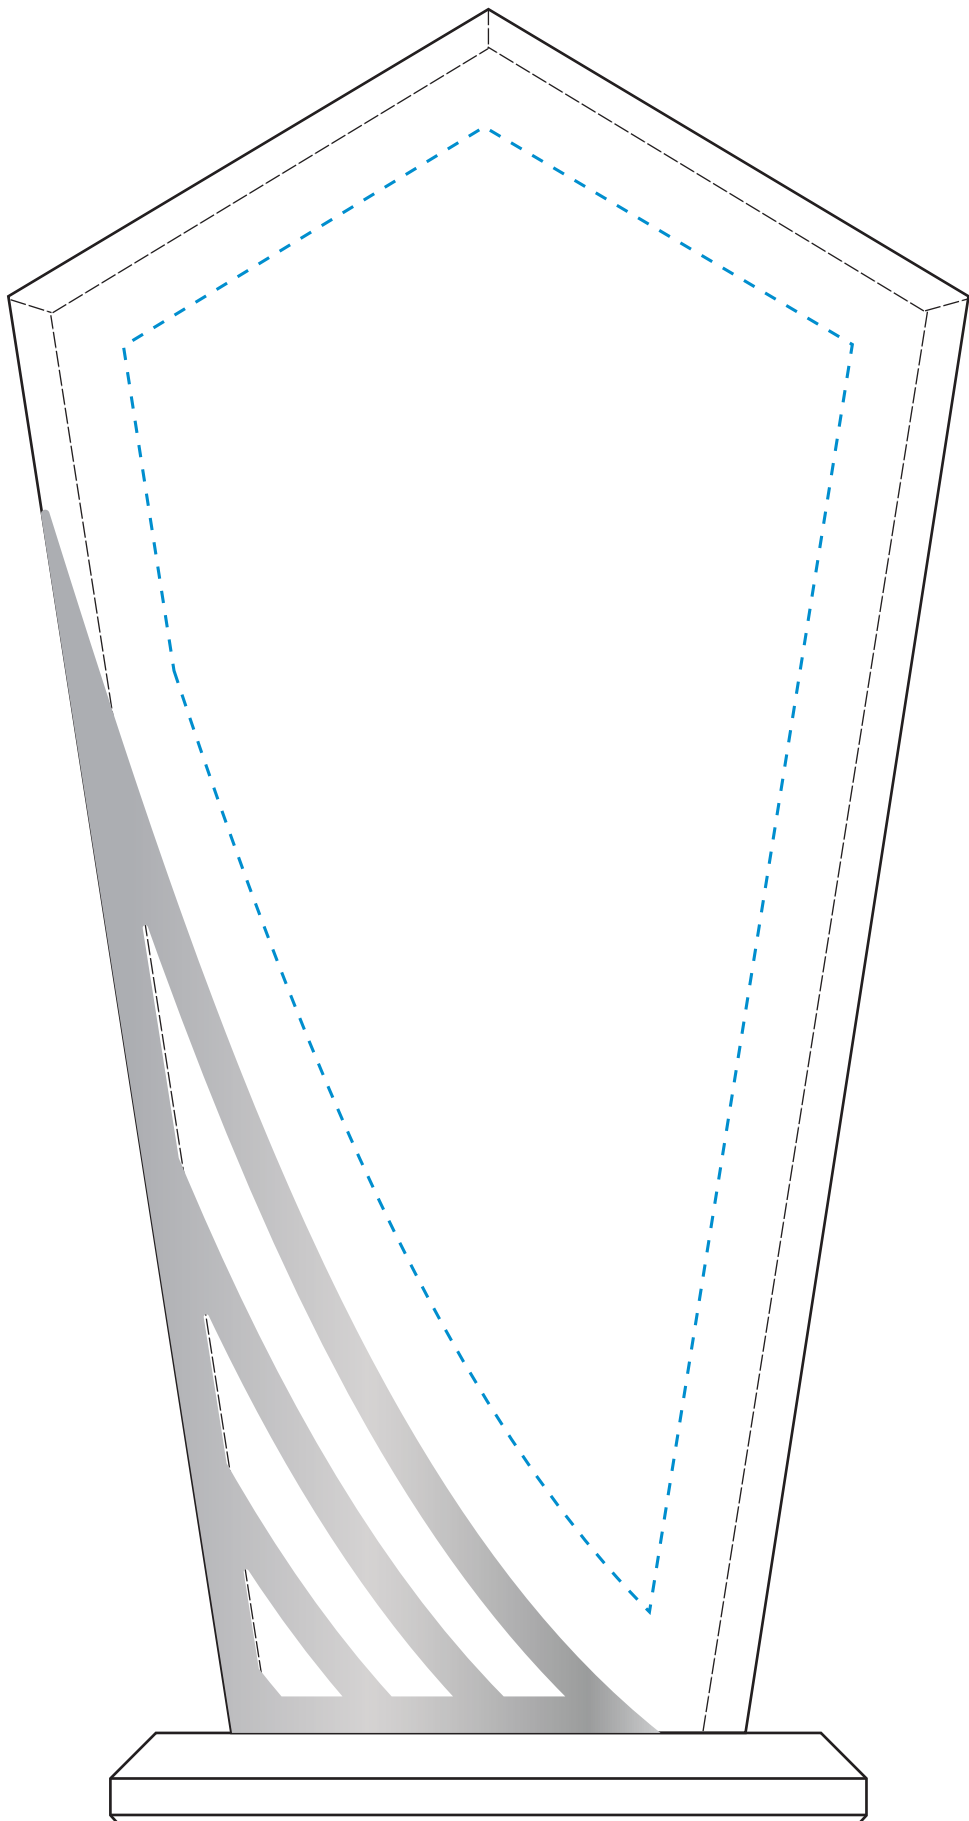

Standard Etch: Reverse

4157 CROSBY PENTAGON 9-1/2"

Blue line represents the max image area.

ACCENT SILVER
Standard Etch: Reverse

4157 CROSBY PENTAGON 9.5"
X3006SILVER

Blue line represents the max image area.

ACCENT GOLD
Standard Etch: Reverse

4157 CROSBY PENTAGON 9.5"
X3006GOLD

Blue line represents the max image area.