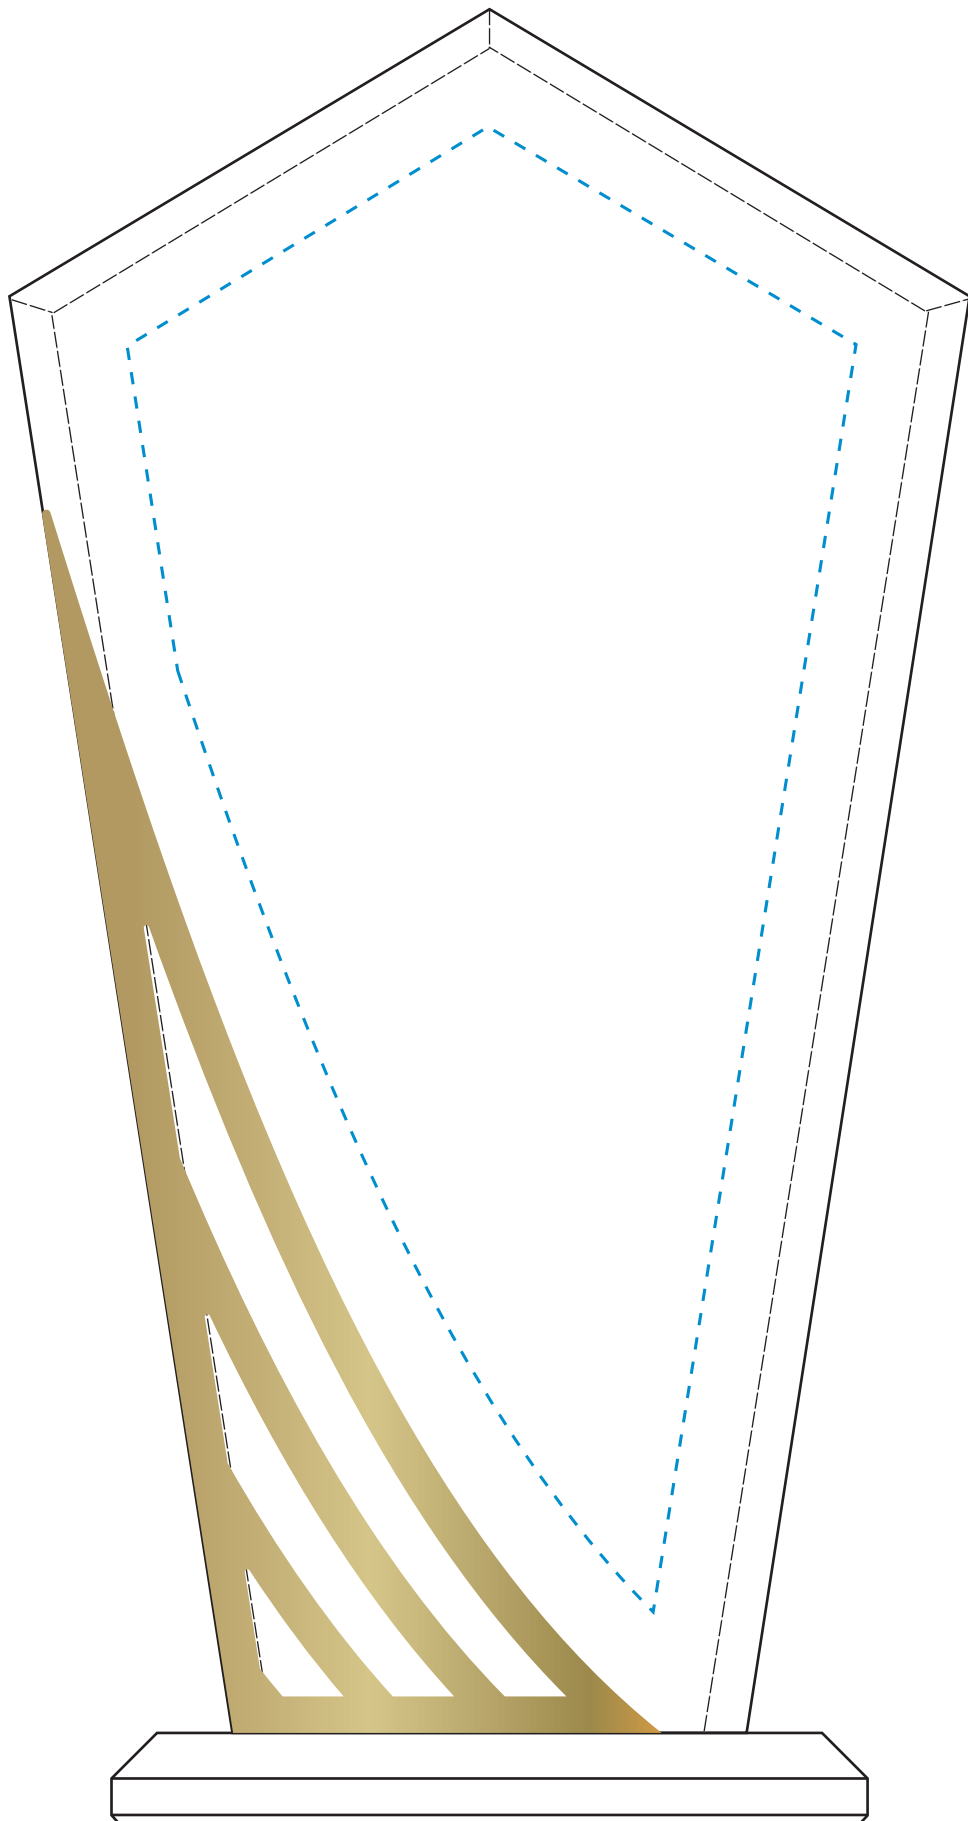

Standard Etch: Reverse

4157 CROSBY PENTAGON 9-1/2"

Blue line represents the max image area.

ACCENT SILVER
Standard Etch: Reverse

4157 CROSBY PENTAGON 9.5"
X3006SILVER

Blue line represents the max image area.

ACCENT GOLD
Standard Etch: Reverse

4157 CROSBY PENTAGON 9.5"
X3006GOLD

Blue line represents the max image area.