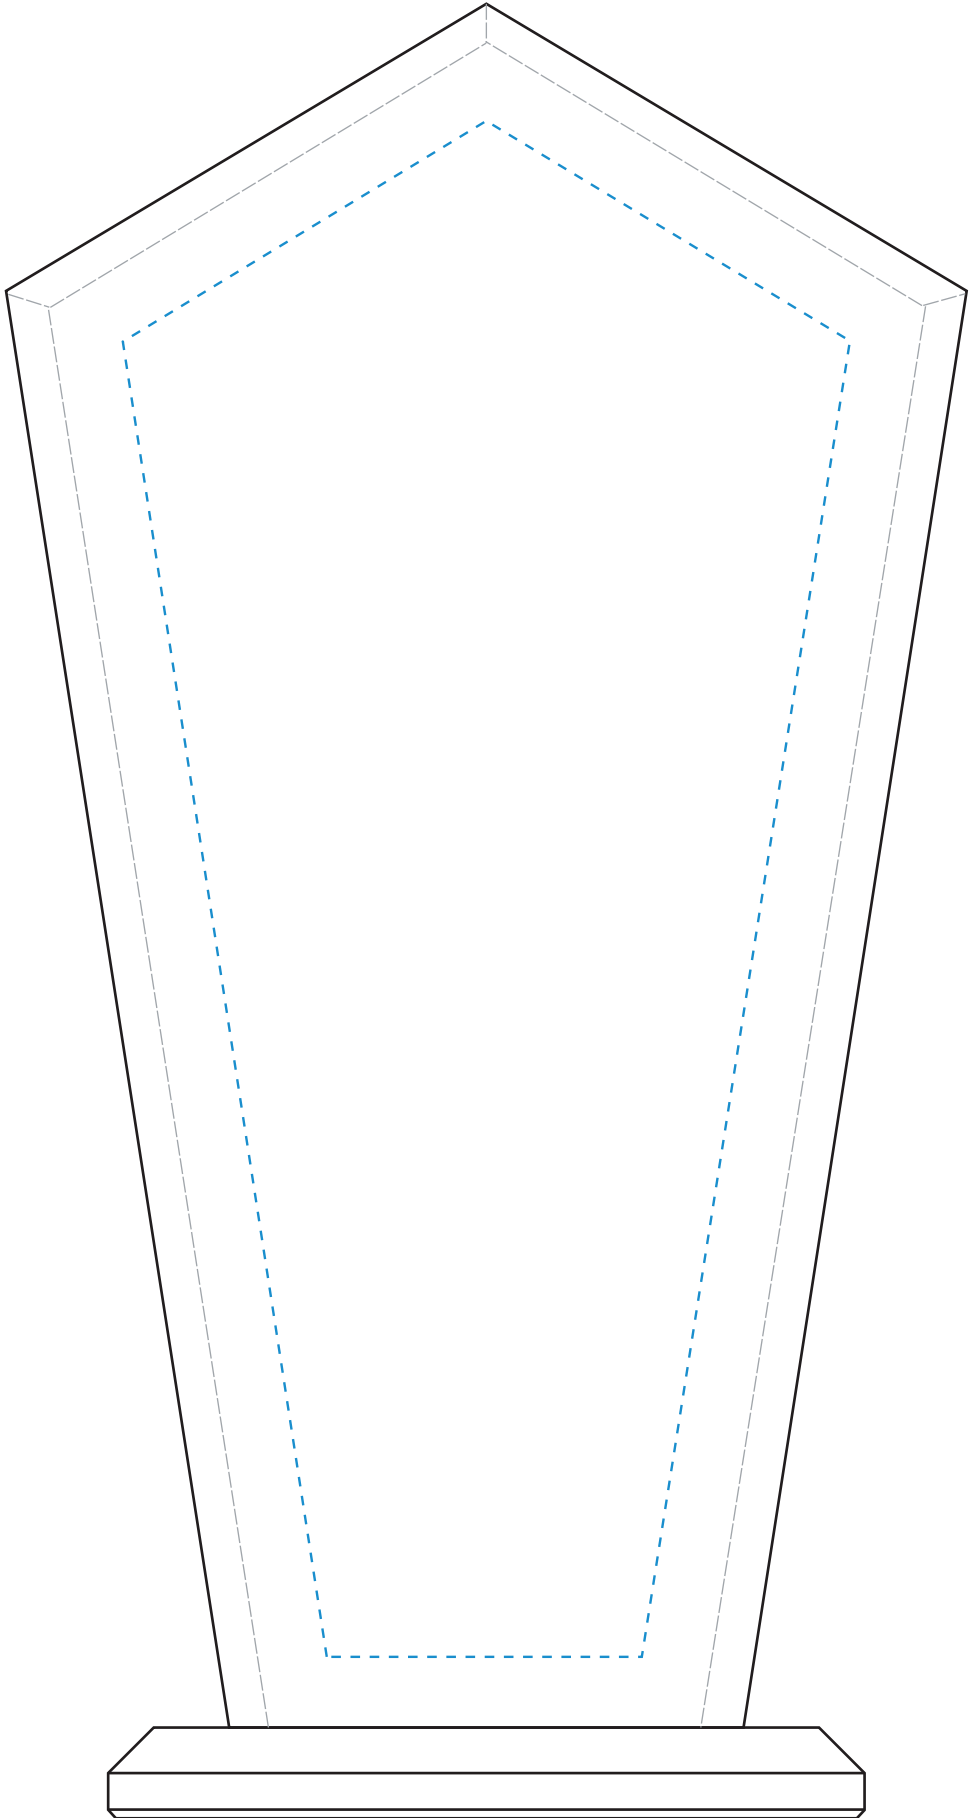

Standard Etch: Reverse

4157 CROSBY PENTAGON 9-1/2"

Blue line represents the max image area.

ACCENT SILVER
Standard Etch: Reverse

4157 CROSBY PENTAGON 9.5"
X3006SILVER

Blue line represents the max image area.

ACCENT GOLD
Standard Etch: Reverse

4157 CROSBY PENTAGON 9.5"
X3006GOLD

Blue line represents the max image area.