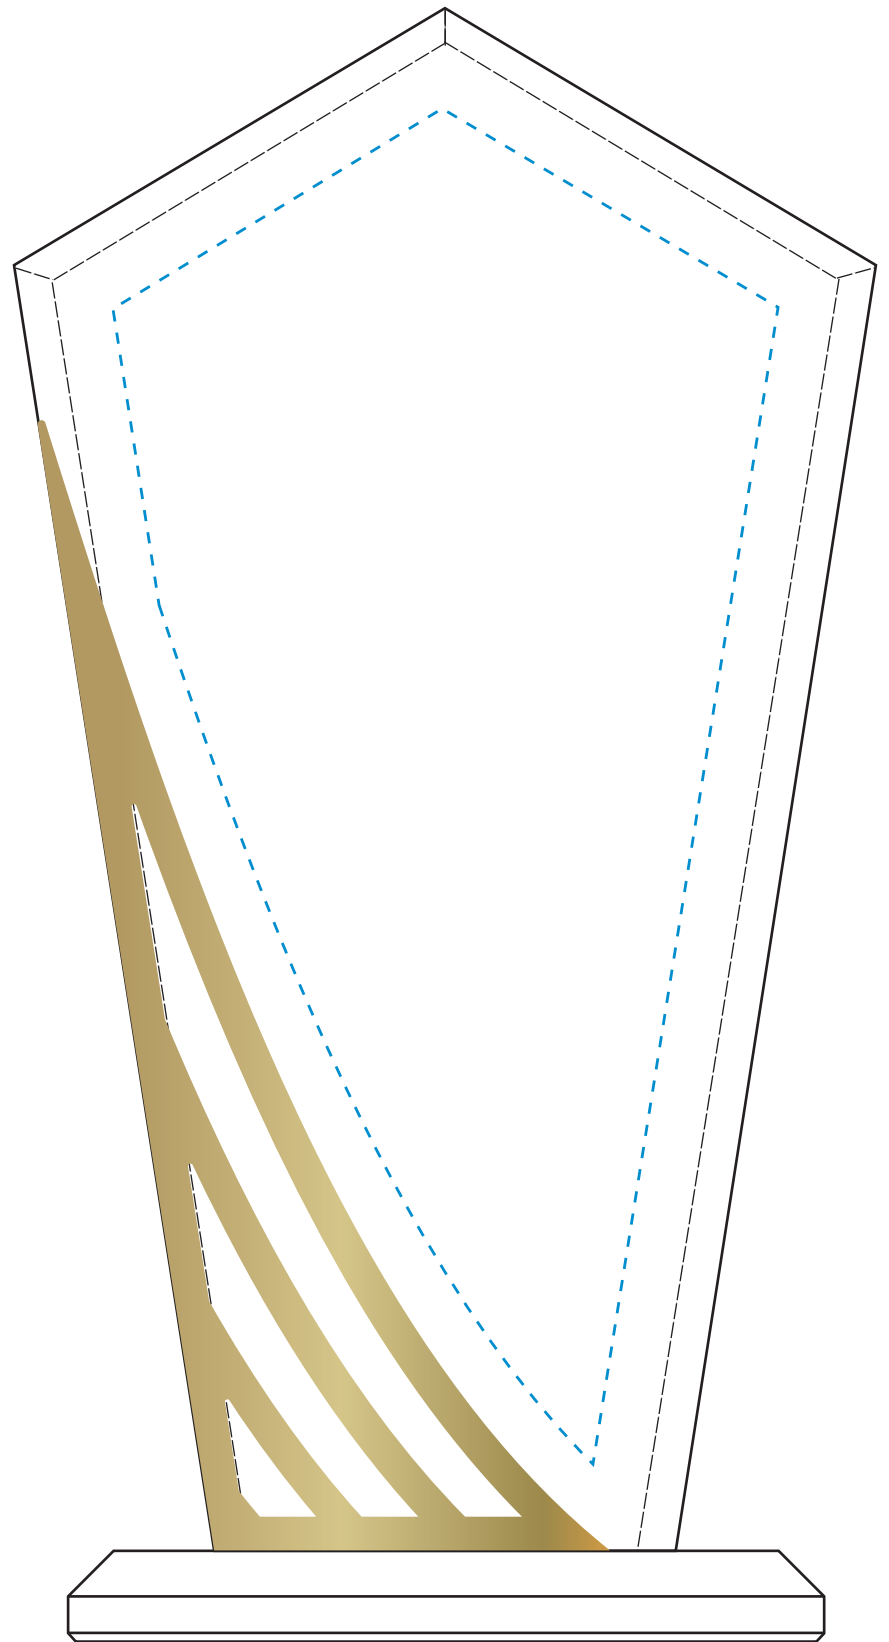

Standard Etch: Reverse

4156 CROSBY PENTAGON 8-1/2"

Blue line represents the max image area.

ACCENT SILVER
Standard Etch: Reverse

4156 CROSBY PENTAGON 8.5"
X3005SILVER

Blue line represents the max image area.

ACCENT GOLD
Standard Etch: Reverse

4156 CROSBY PENTAGON 8.5"
X3005GOLD

Blue line represents the max image area.