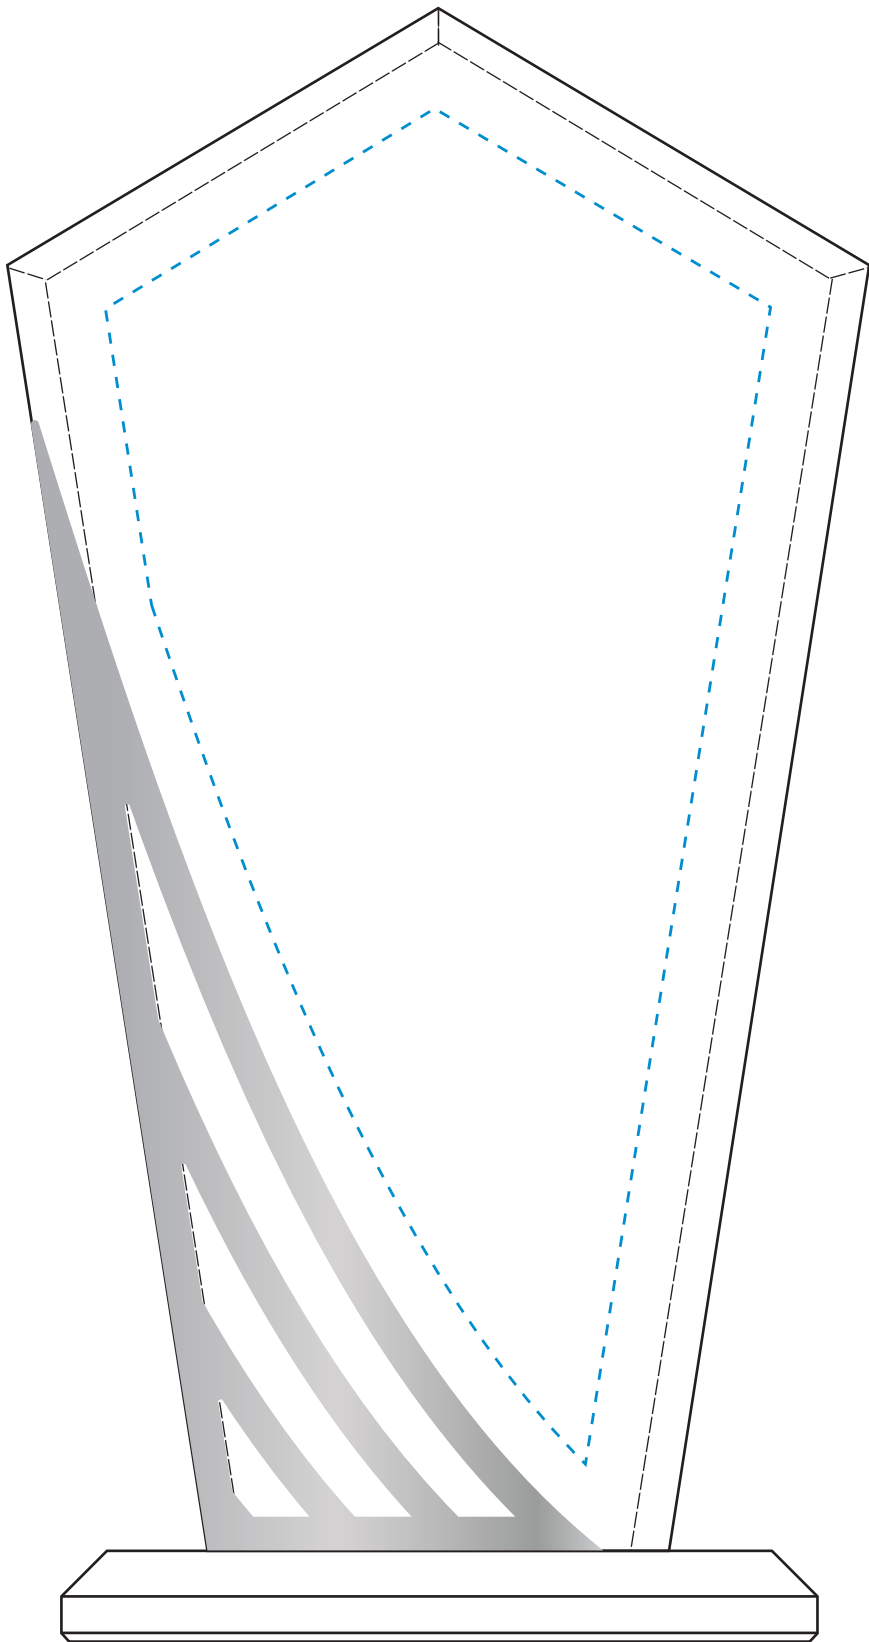

Standard Etch: Reverse

4156 CROSBY PENTAGON 8-1/2"

Blue line represents the max image area.

ACCENT SILVER
Standard Etch: Reverse

4156 CROSBY PENTAGON 8.5"
X3005SILVER

Blue line represents the max image area.

ACCENT GOLD
Standard Etch: Reverse

4156 CROSBY PENTAGON 8.5"
X3005GOLD

Blue line represents the max image area.