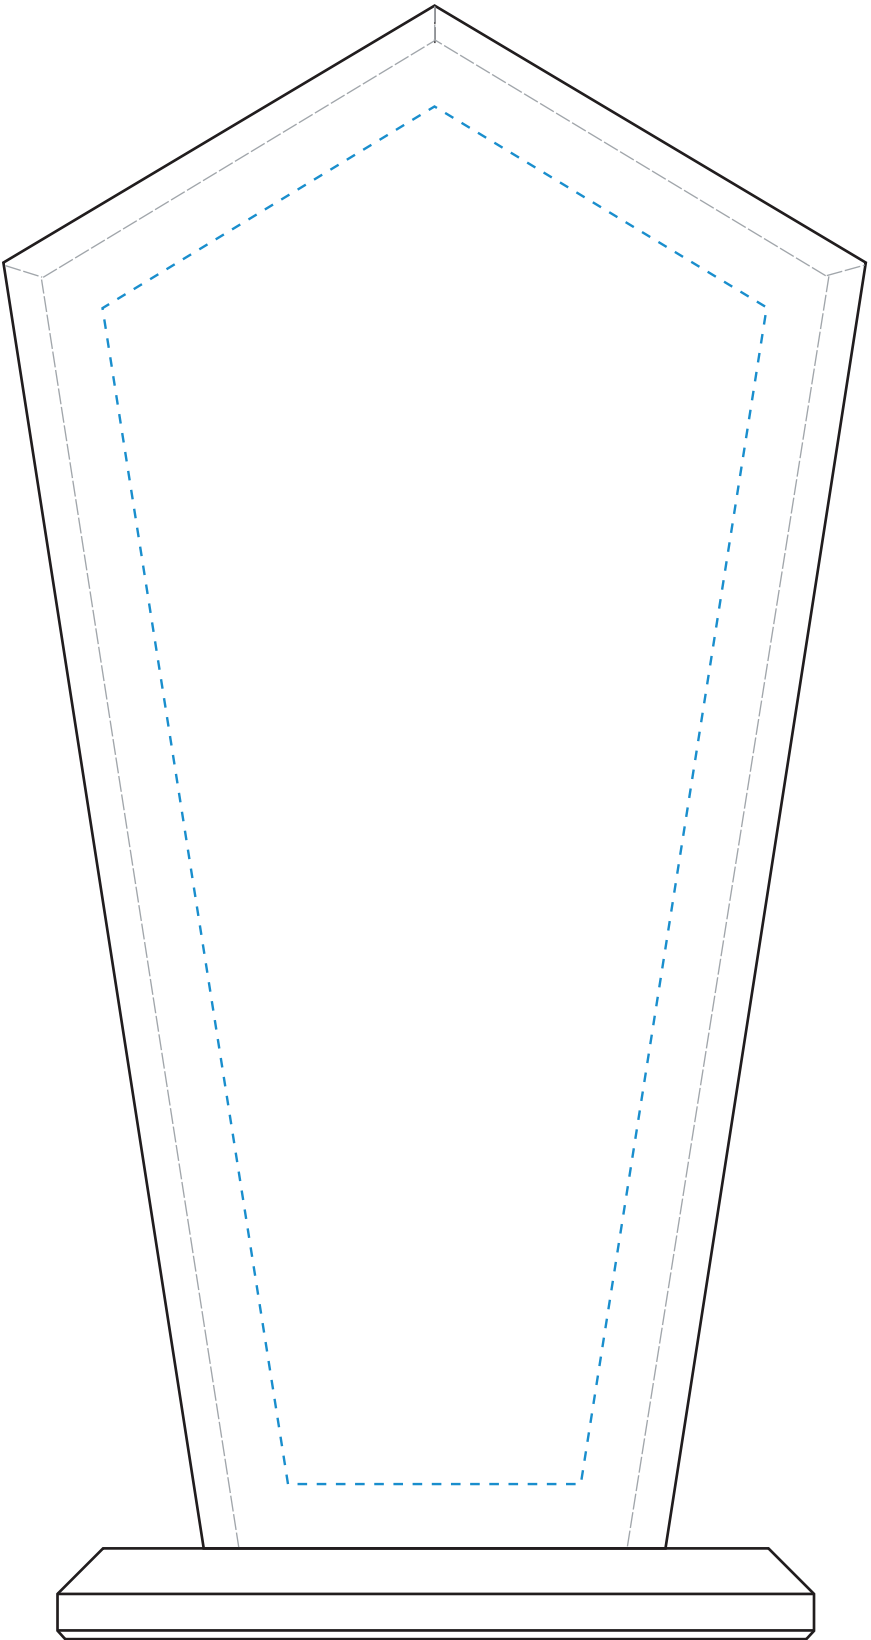

Standard Etch: Reverse

4156 CROSBY PENTAGON 8-1/2"

Blue line represents the max image area.

ACCENT SILVER
Standard Etch: Reverse

4156 CROSBY PENTAGON 8.5"
X3005SILVER

Blue line represents the max image area.

ACCENT GOLD
Standard Etch: Reverse

4156 CROSBY PENTAGON 8.5"
X3005GOLD

Blue line represents the max image area.