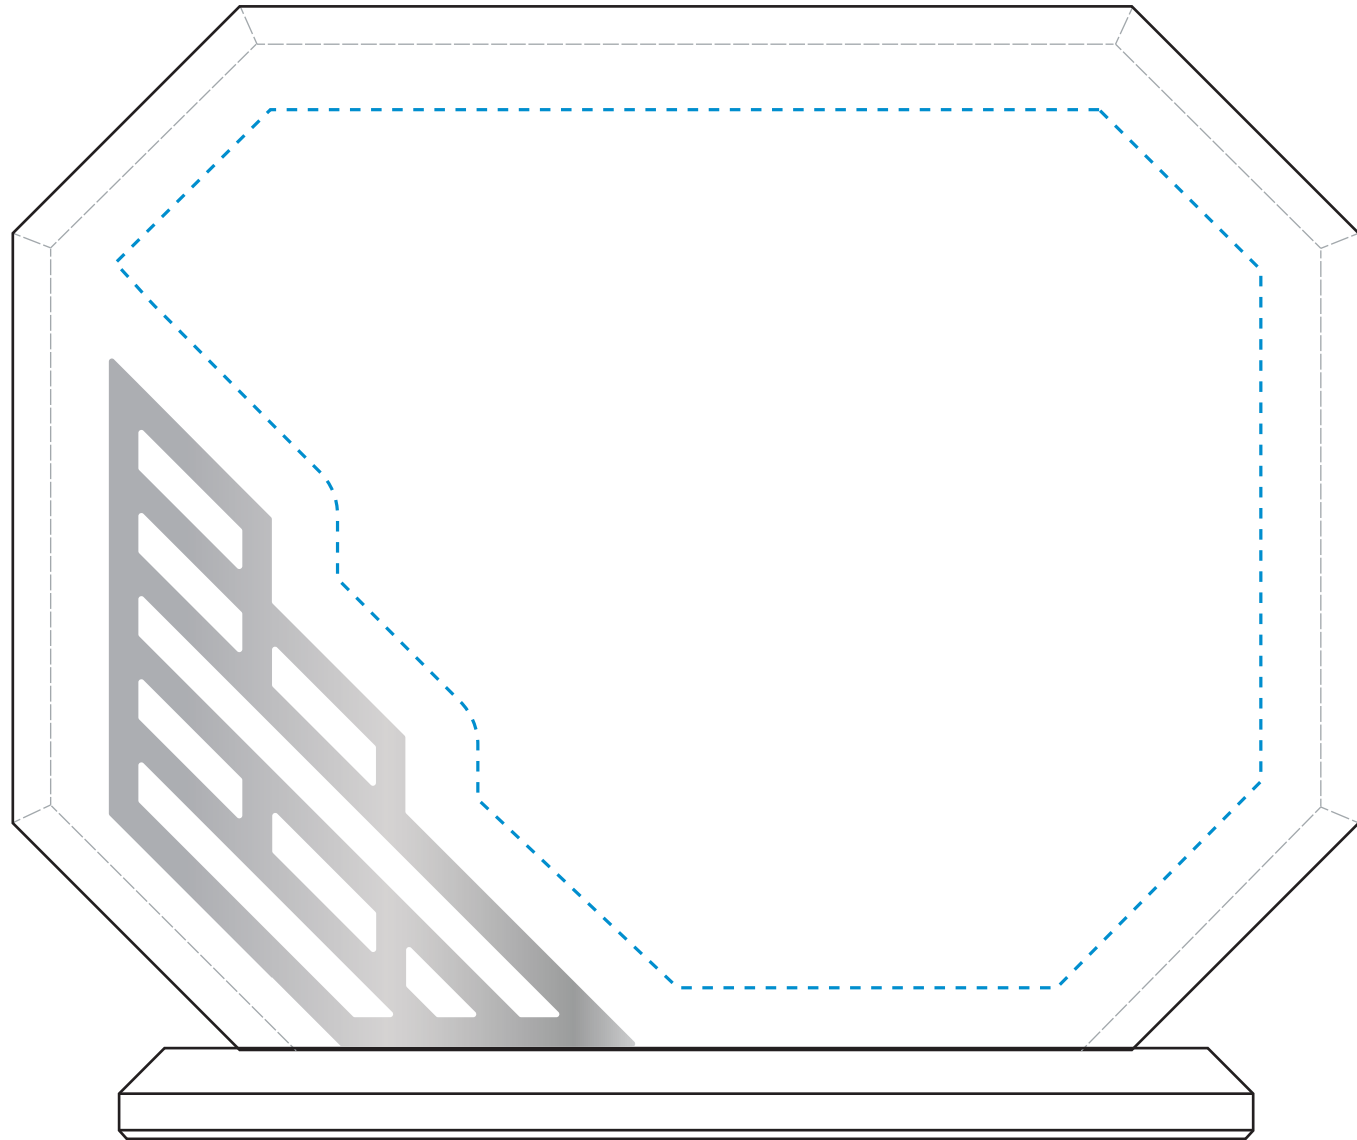

Standard Etch: Reverse

4186 CROSBY OCTAGON - 6"

Blue line represents the max image area.

ACCENT SILVER
Standard Etch: Reverse

4186 CROSBY OCTAGON - 6"
X3023SILVER

Blue line represents the max image area.

ACCENT GOLD
Standard Etch: Reverse

4186 CROSBY OCTAGON - 6"
X3023GOLD

Blue line represents the max image area.