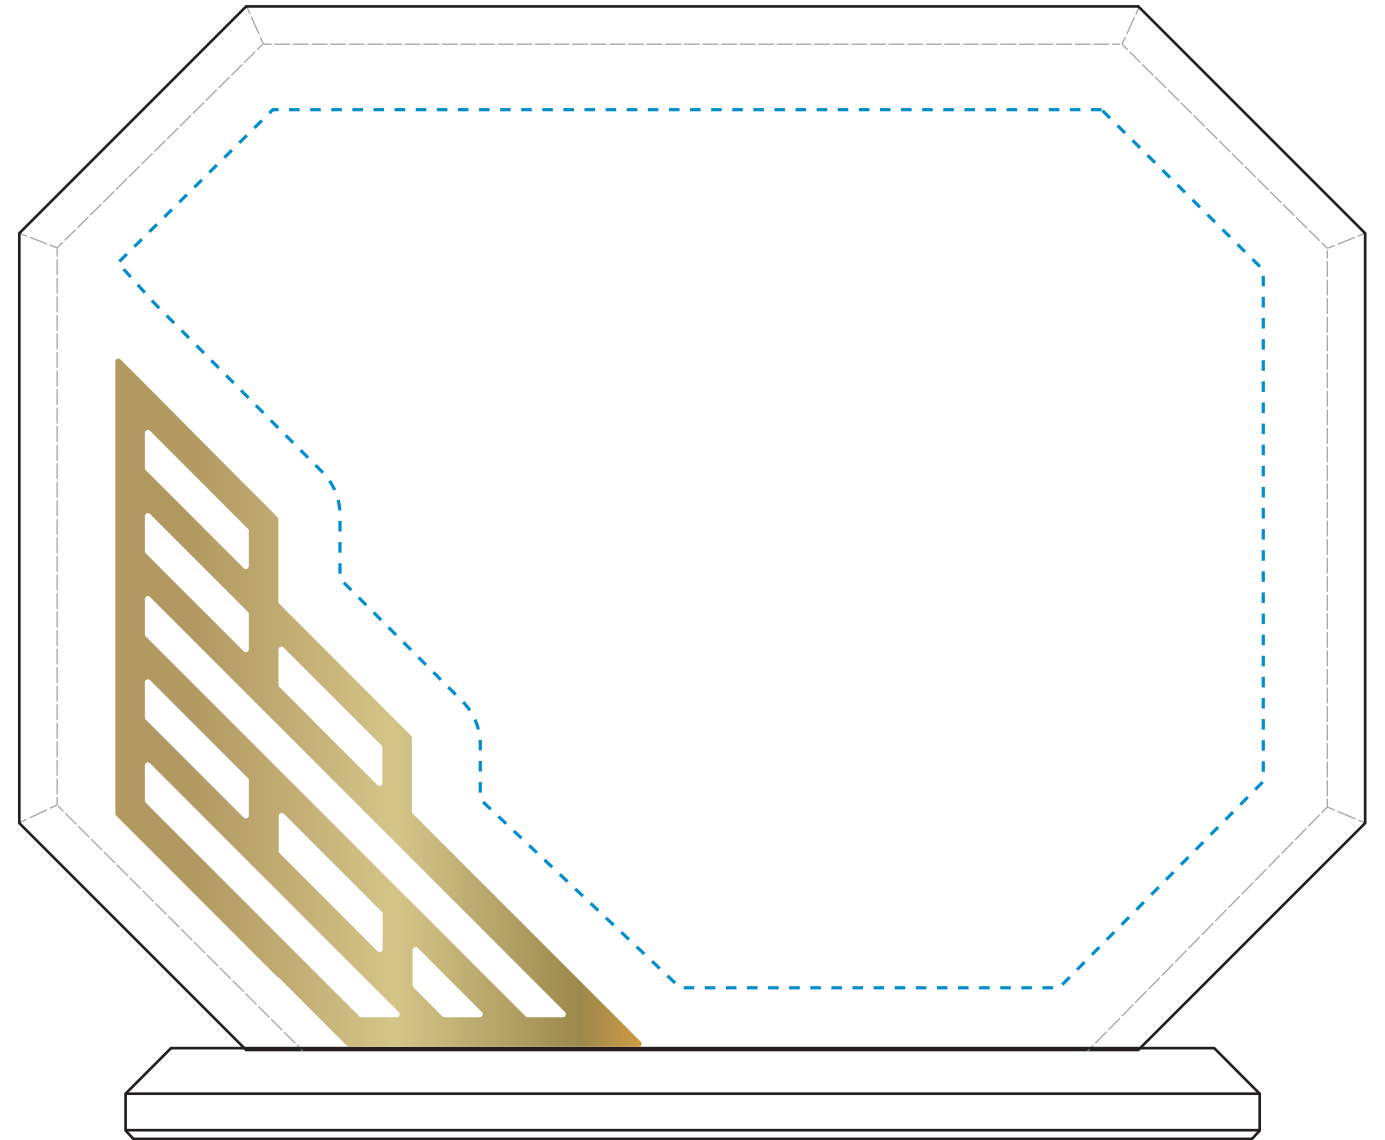

Standard Etch: Reverse

4186 CROSBY OCTAGON - 6"

Blue line represents the max image area.

ACCENT SILVER
Standard Etch: Reverse

4186 CROSBY OCTAGON - 6"
X3023SILVER

Blue line represents the max image area.

ACCENT GOLD
Standard Etch: Reverse

4186 CROSBY OCTAGON - 6"
X3023GOLD

Blue line represents the max image area.