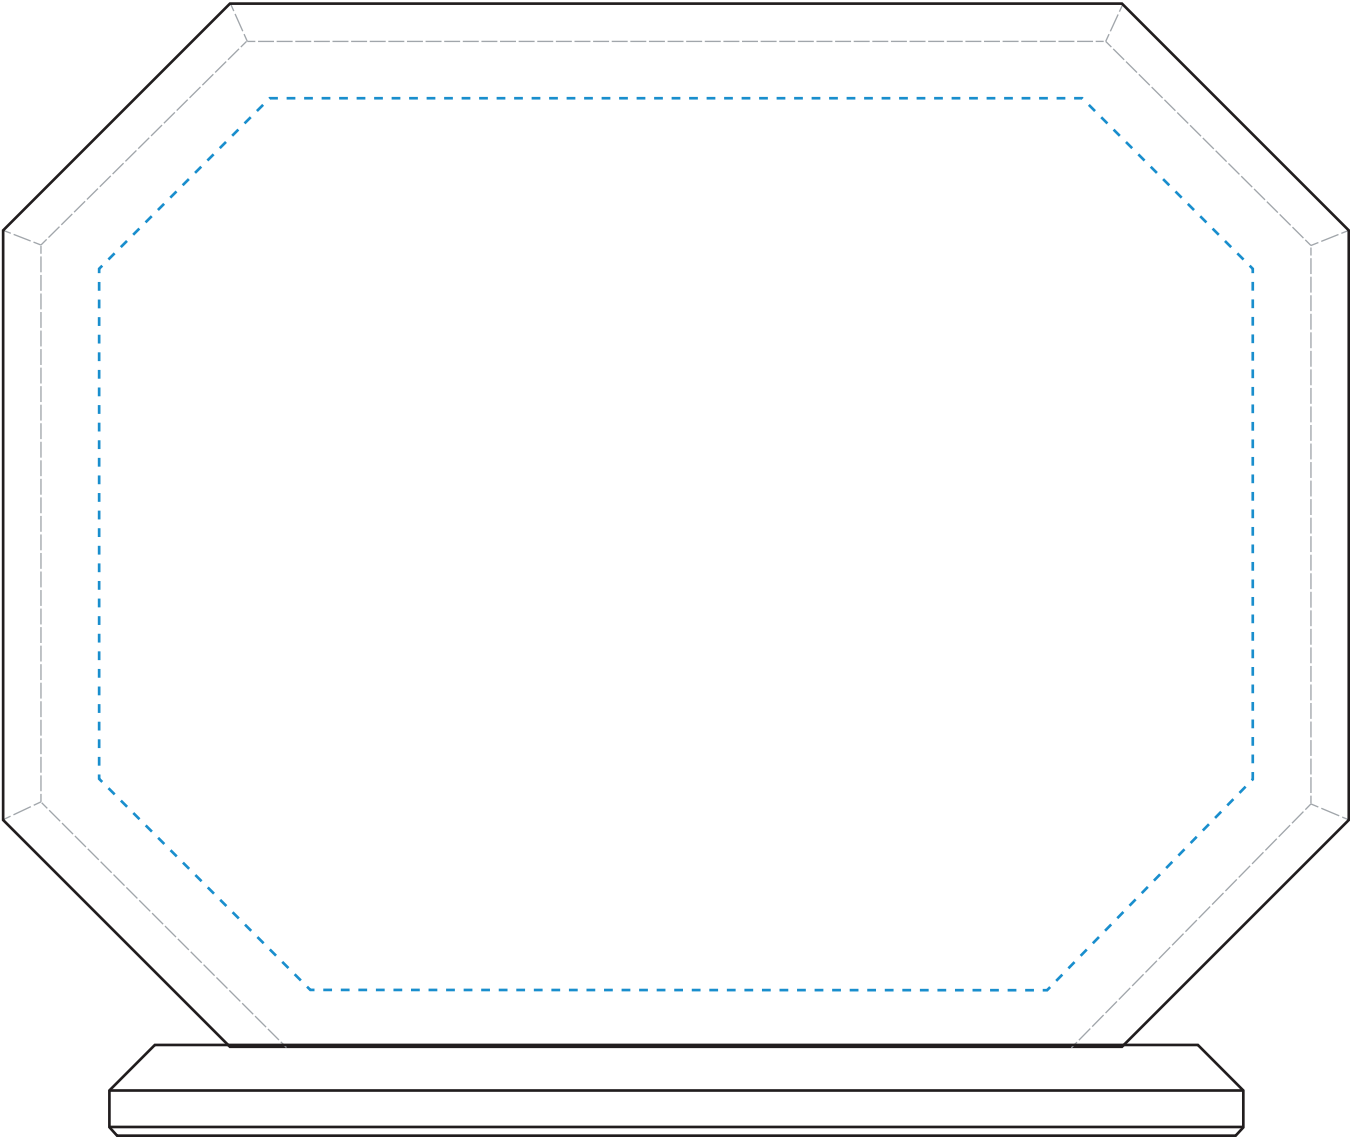

Standard Etch: Reverse

4186 CROSBY OCTAGON - 6"

Blue line represents the max image area.

ACCENT SILVER
Standard Etch: Reverse

4186 CROSBY OCTAGON - 6"
X3023SILVER

Blue line represents the max image area.

ACCENT GOLD
Standard Etch: Reverse

4186 CROSBY OCTAGON - 6"
X3023GOLD

Blue line represents the max image area.