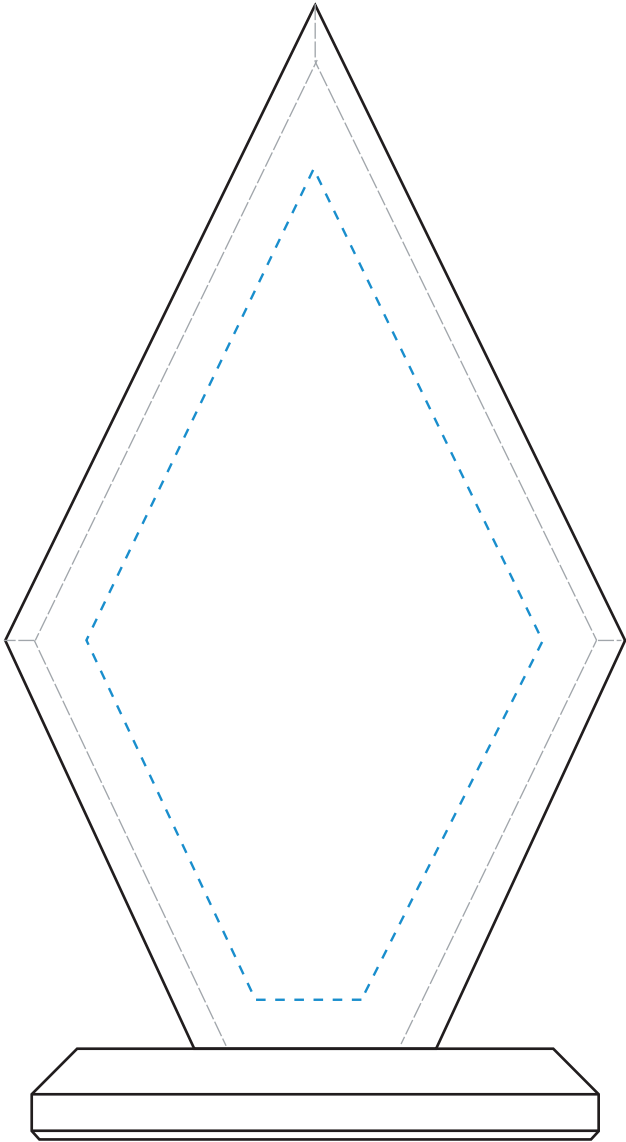

Standard Etch: Reverse

4175 CROSBY DIAMOND - 6"

Blue line represents the max image area.