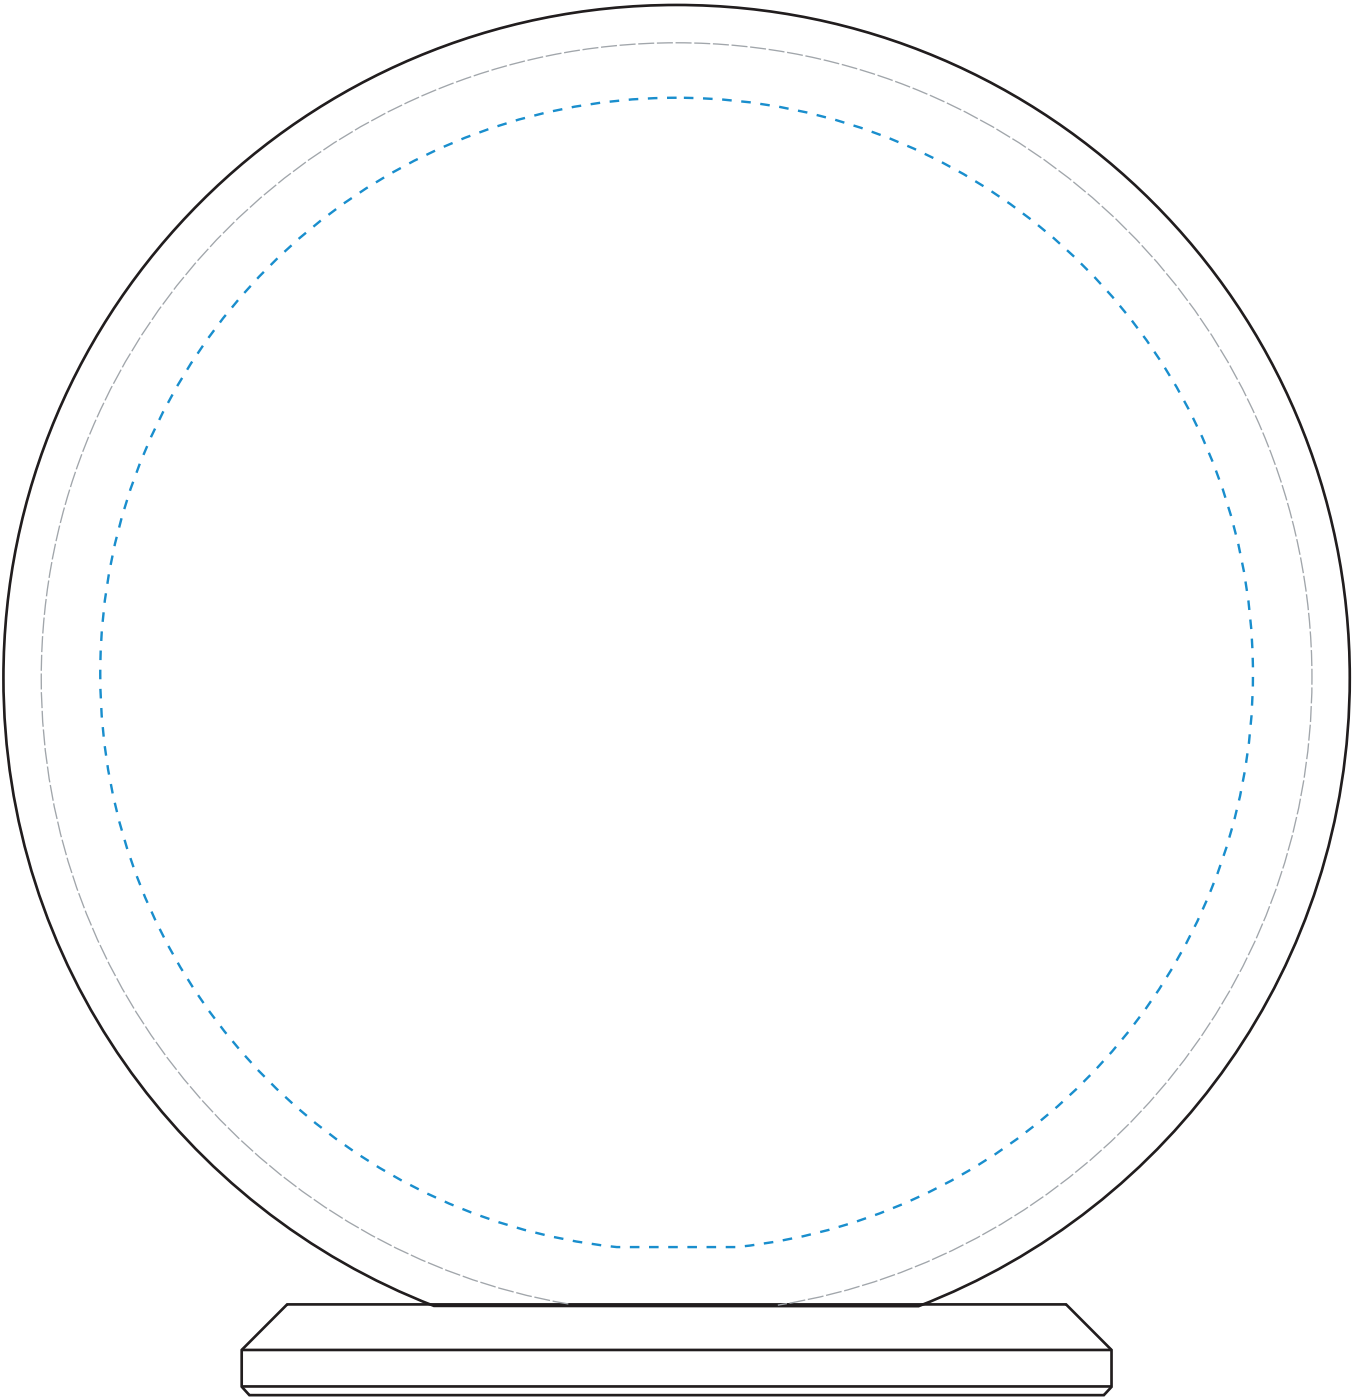

Standard Etch: Reverse

4167 CROSBY CIRCLE 7" W

Blue line represents the max image area.