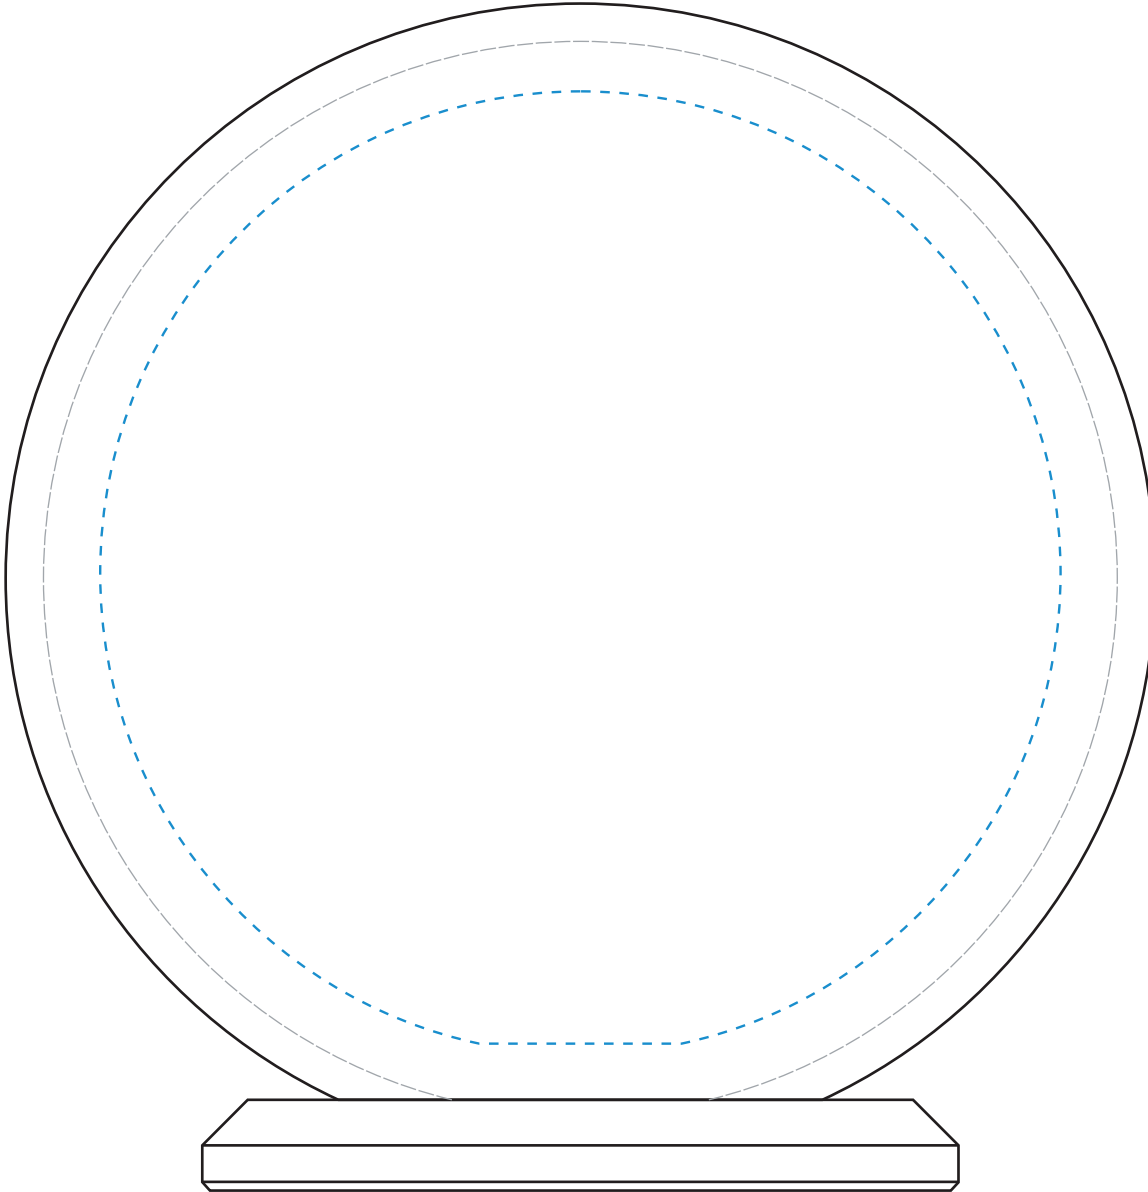

Standard Etch: Reverse

4166 CROSBY CIRCLE 6" W

Blue line represents the max image area.