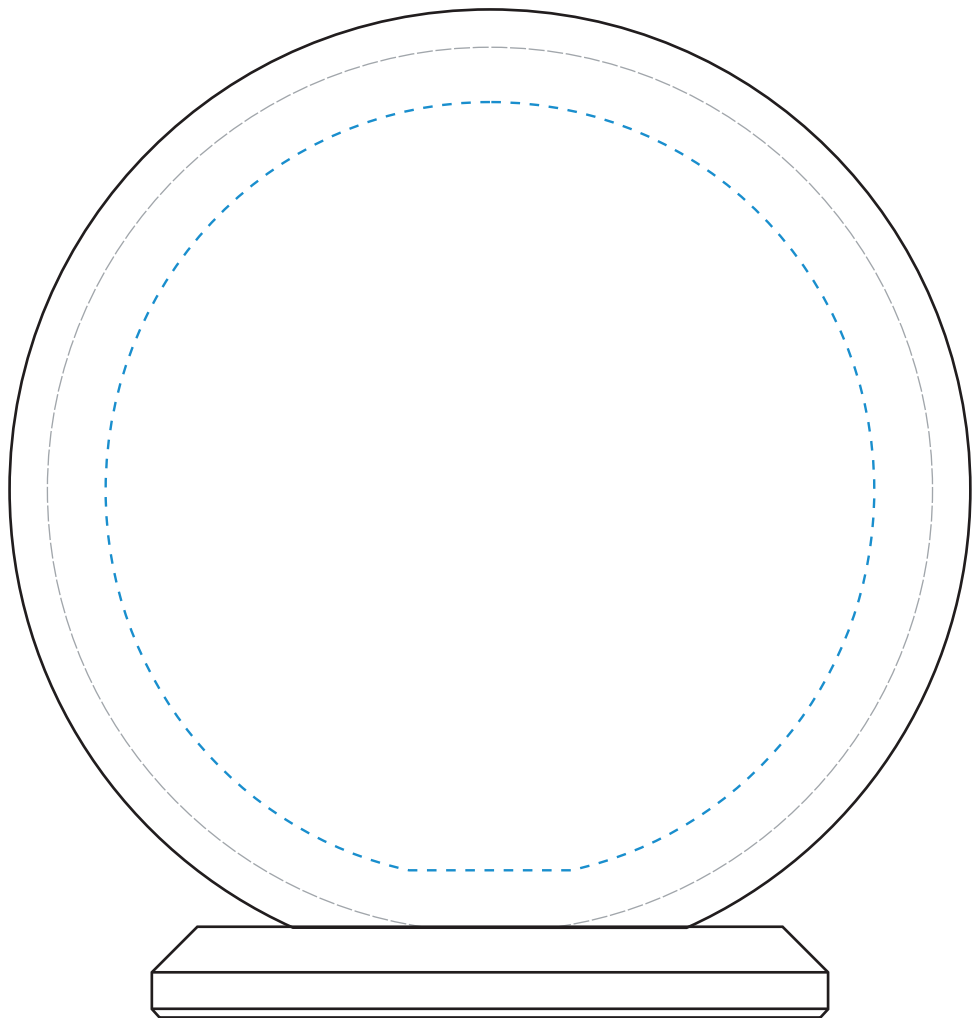

Standard Etch: Reverse

**4165 CROSBY CIRCLE 5" W**

Blue line represents the max image area.