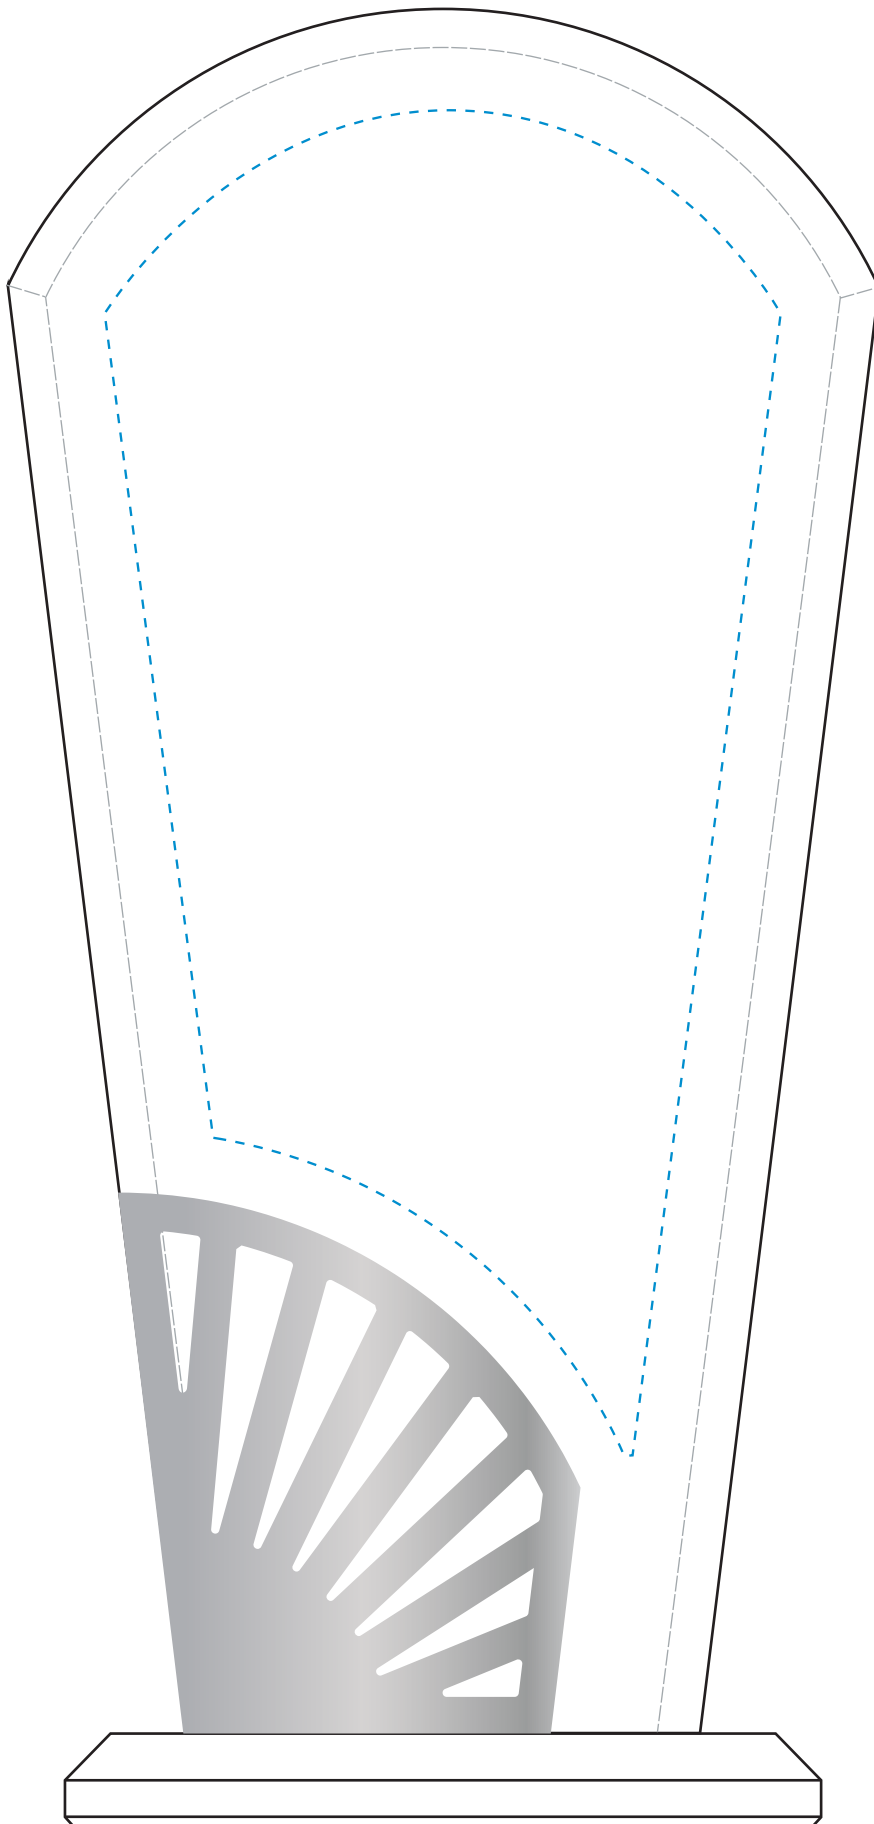

Standard Etch: Reverse

4153 CROSBY ARCH 9-1/2"
Blue line represents the max image area.

ACCENT SILVER
Standard Etch: Reverse

4153 CROSBY ARCH - 9.5"
X3003SILVER

Blue line represents the max image area.

ACCENT GOLD
Standard Etch: Reverse

4153 CROSBY ARCH - 9.5"
X3003GOLD

Blue line represents the max image area.