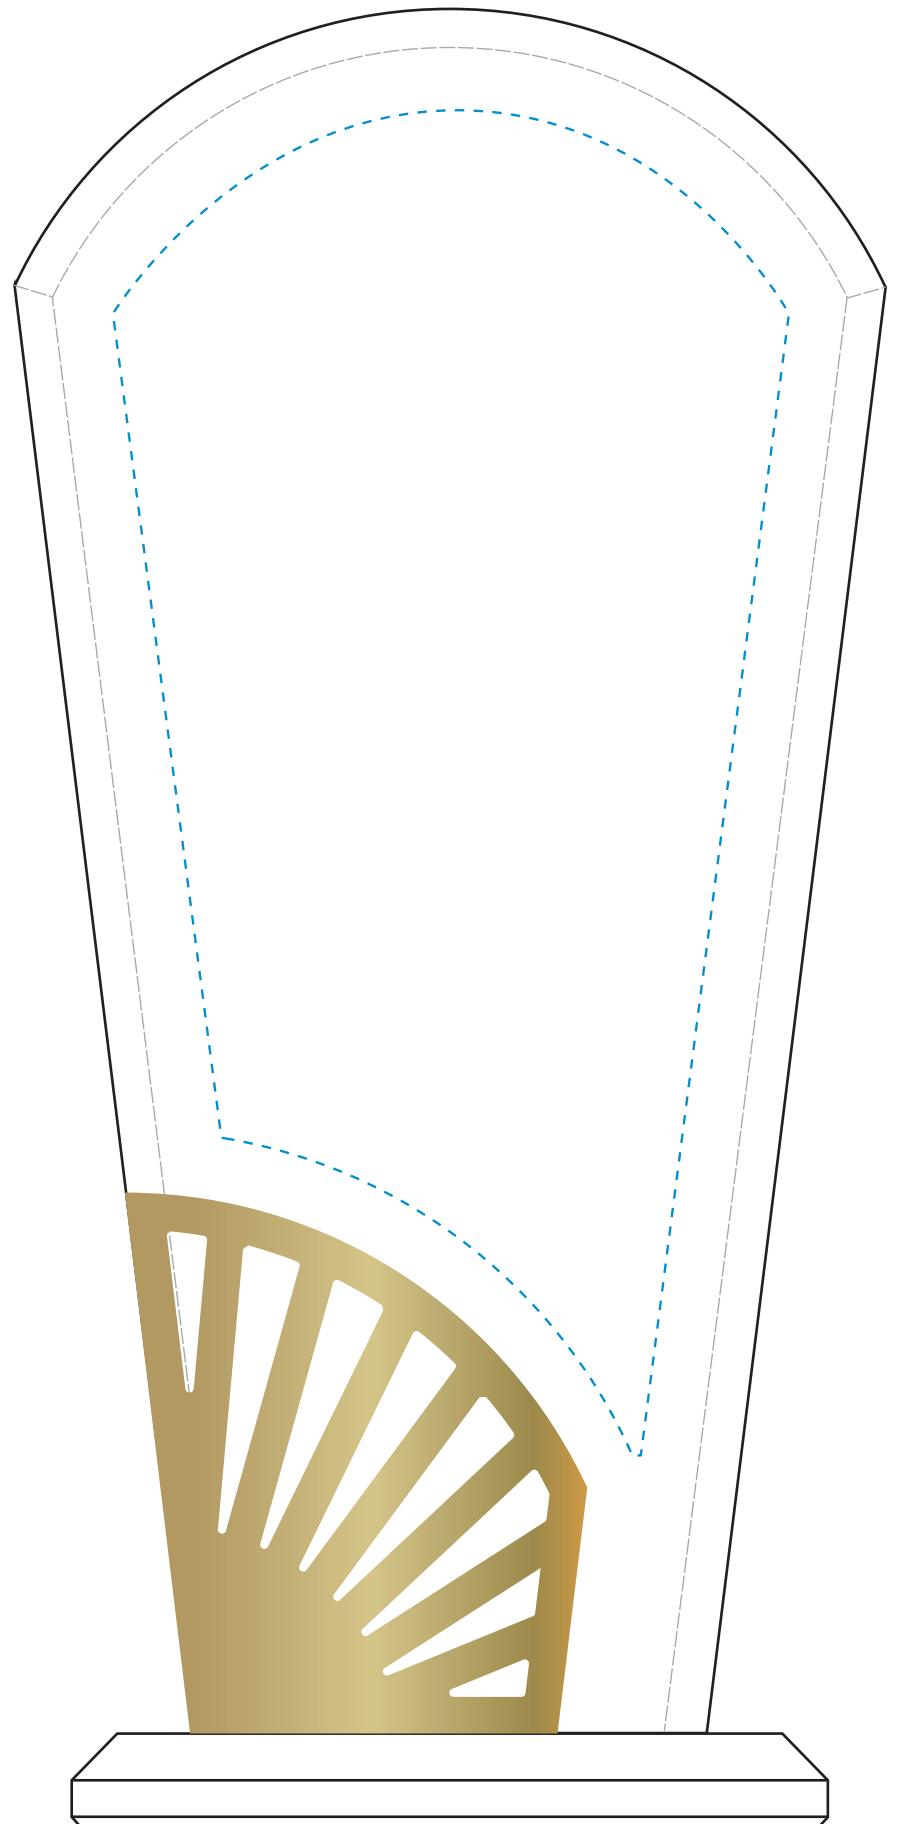

Standard Etch: Reverse

4153 CROSBY ARCH 9-1/2"
Blue line represents the max image area.

ACCENT SILVER
Standard Etch: Reverse

4153 CROSBY ARCH - 9.5"
X3003SILVER

Blue line represents the max image area.

ACCENT GOLD
Standard Etch: Reverse

4153 CROSBY ARCH - 9.5"
X3003GOLD

Blue line represents the max image area.