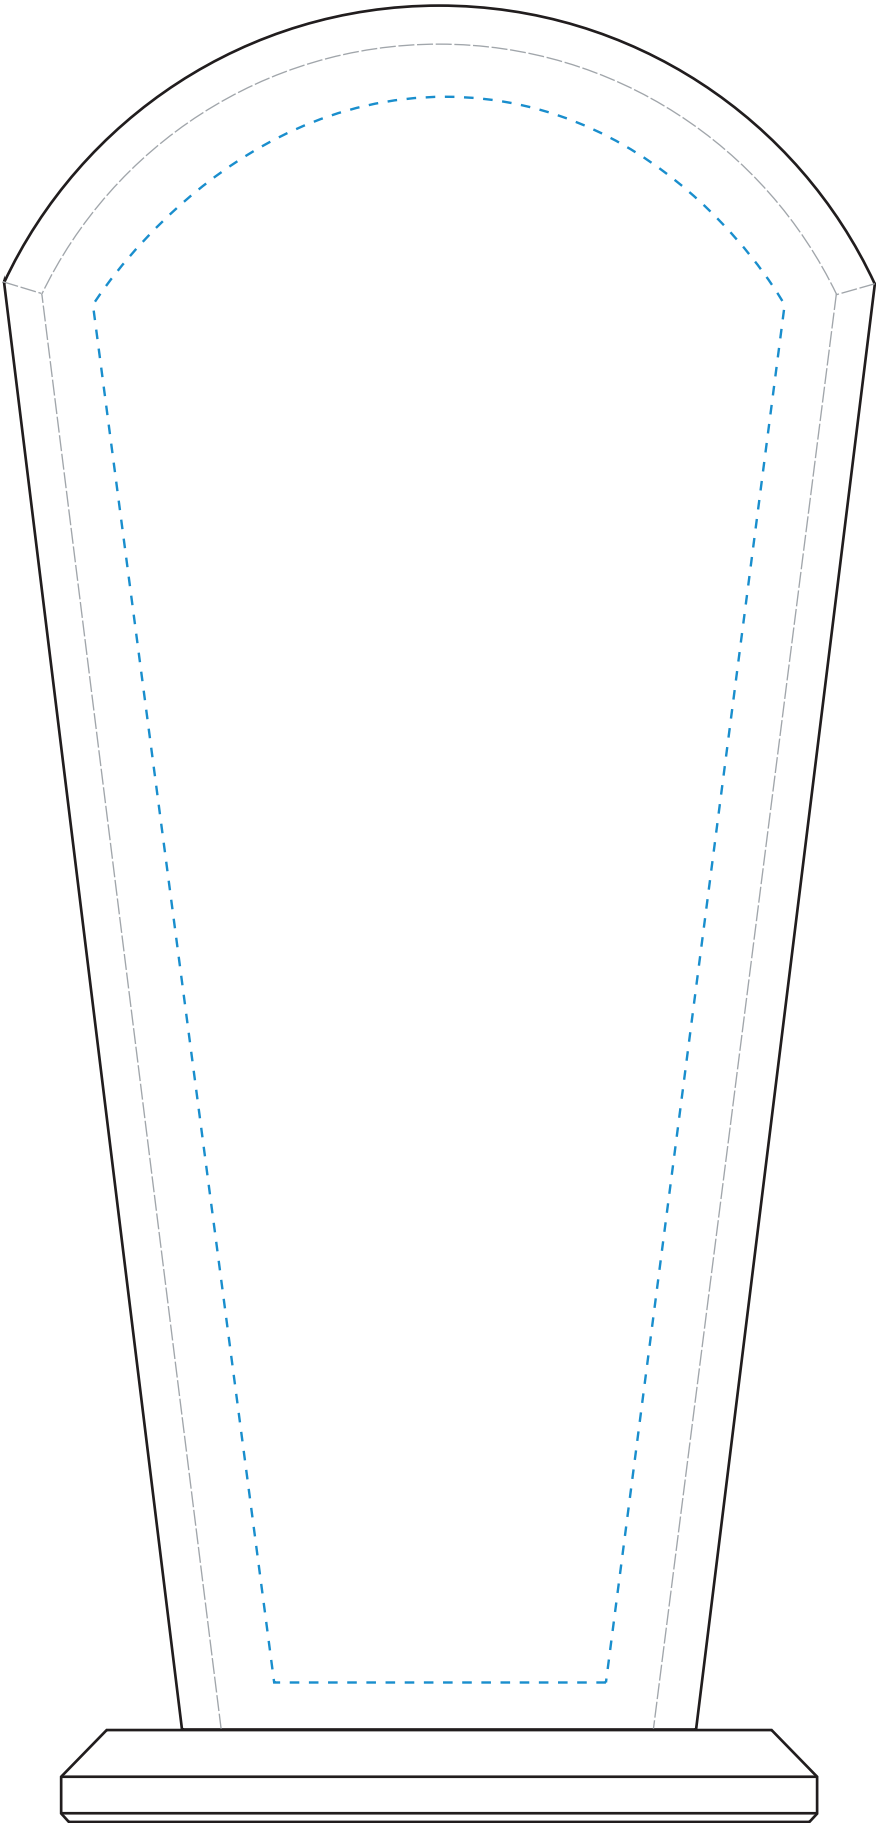

Standard Etch: Reverse

4153 CROSBY ARCH 9-1/2"
Blue line represents the max image area.

ACCENT SILVER
Standard Etch: Reverse

4153 CROSBY ARCH - 9.5"
X3003SILVER

Blue line represents the max image area.

ACCENT GOLD
Standard Etch: Reverse

4153 CROSBY ARCH - 9.5"
X3003GOLD

Blue line represents the max image area.