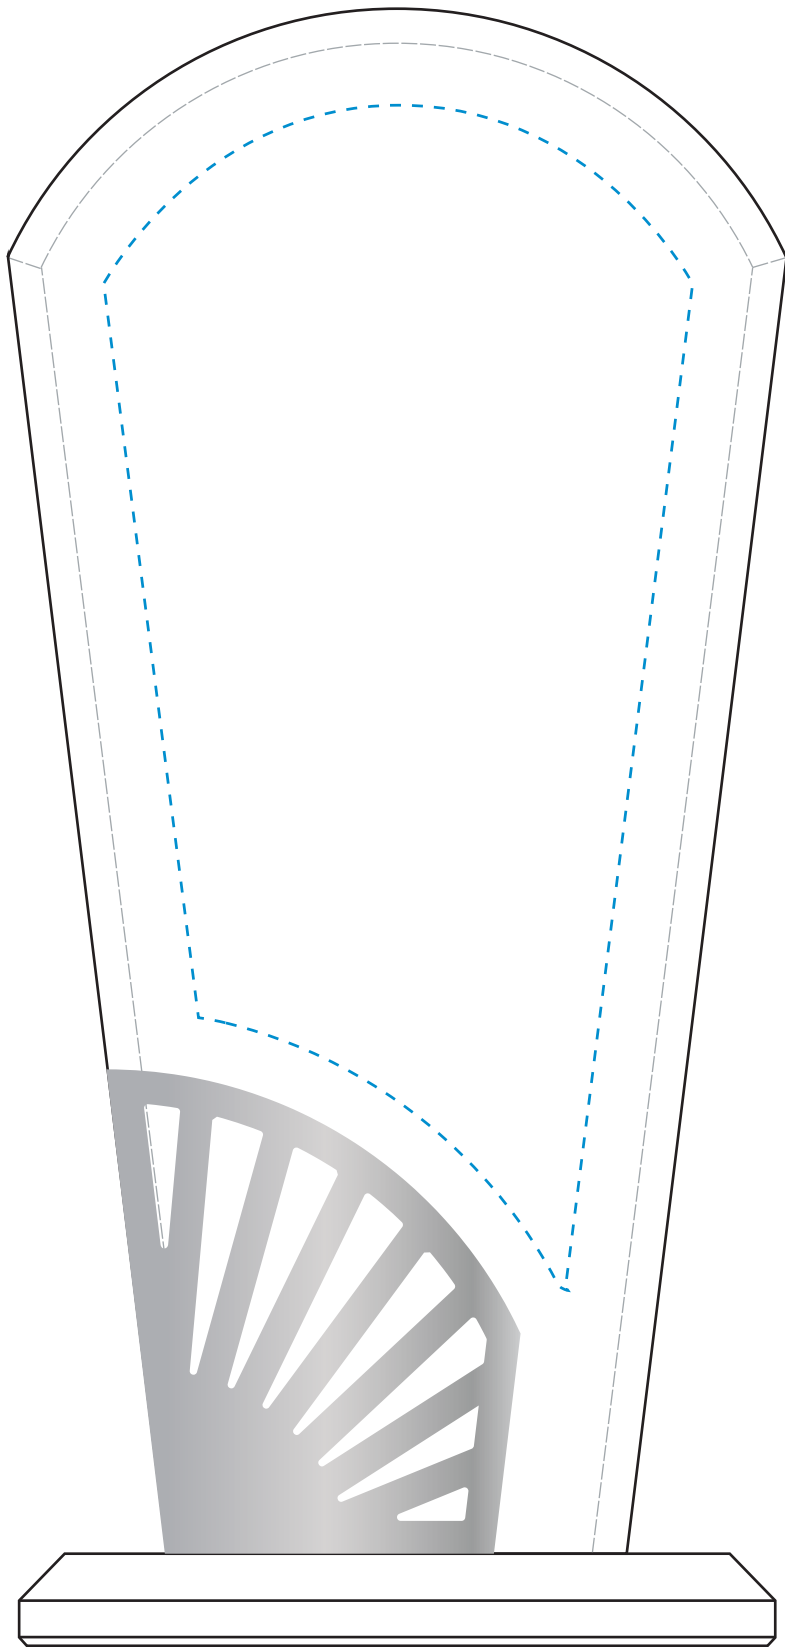

Standard Etch: Reverse

4152 CROSBY ARCH 8-1/2"

Blue line represents the max image area.

ACCENT SILVER
Standard Etch: Reverse

4152 CROSBY ARCH - 8.5"
X3002SILVER

Blue line represents the max image area.

ACCENT GOLD
Standard Etch: Reverse

4152 CROSBY ARCH - 8.5"
X3002GOLD

Blue line represents the max image area.