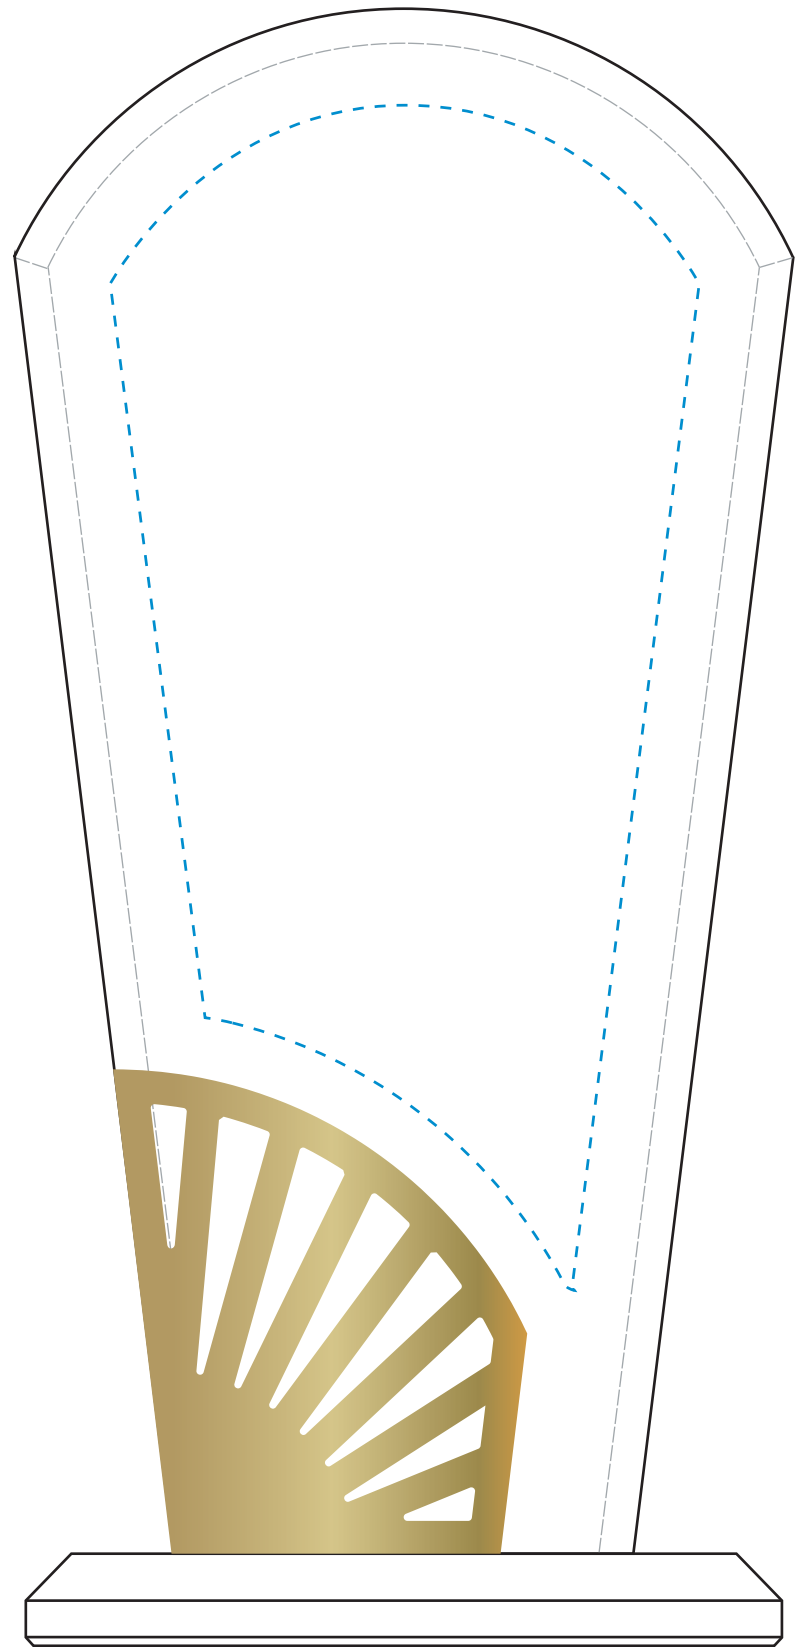

Standard Etch: Reverse

4152 CROSBY ARCH 8-1/2"

Blue line represents the max image area.

ACCENT SILVER
Standard Etch: Reverse

4152 CROSBY ARCH - 8.5"
X3002SILVER

Blue line represents the max image area.

ACCENT GOLD
Standard Etch: Reverse

4152 CROSBY ARCH - 8.5"
X3002GOLD

Blue line represents the max image area.