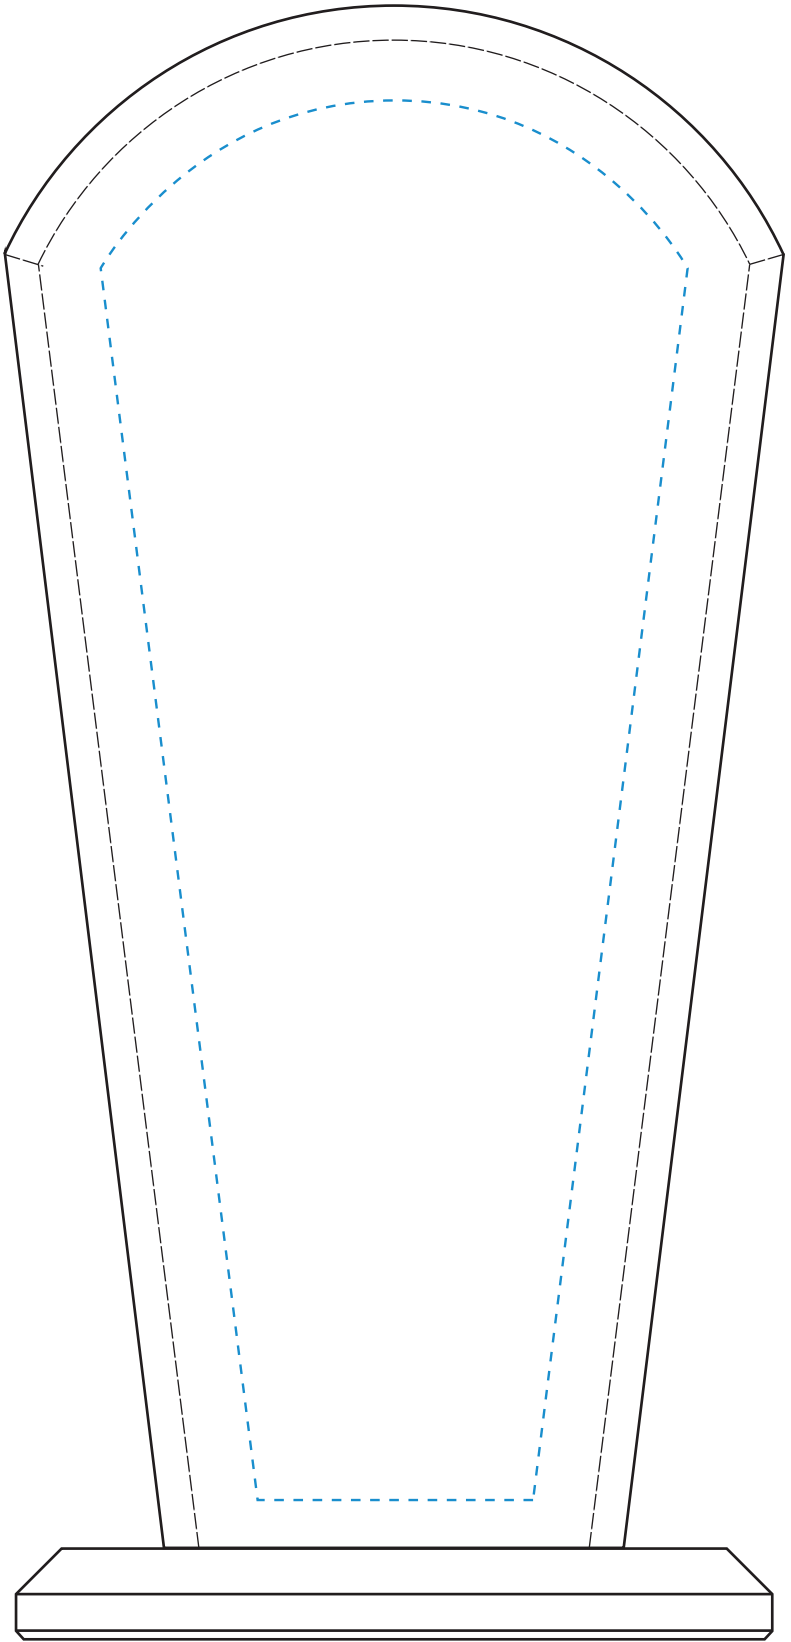

Standard Etch: Reverse

4152 CROSBY ARCH 8-1/2"

Blue line represents the max image area.

ACCENT SILVER
Standard Etch: Reverse

4152 CROSBY ARCH - 8.5"
X3002SILVER

Blue line represents the max image area.

ACCENT GOLD
Standard Etch: Reverse

4152 CROSBY ARCH - 8.5"
X3002GOLD

Blue line represents the max image area.