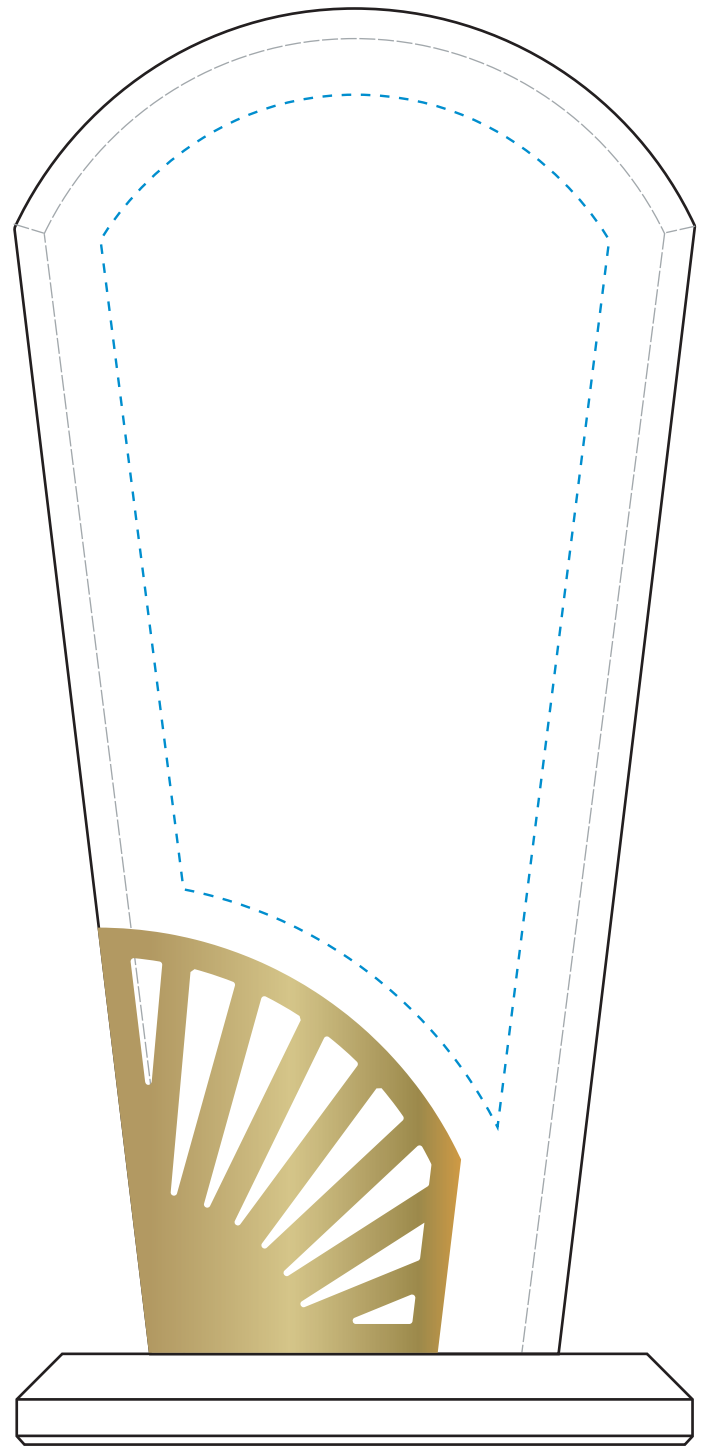

Standard Etch: Reverse

4151 CROSBY ARCH 7-1/2"

Blue line represents the max image area.

ACCENT SILVER
Standard Etch: Reverse

4151 CROSBY ARCH - 7.5"
X3001SILVER

Blue line represents the max image area.

ACCENT GOLD
Standard Etch: Reverse

4151 CROSBY ARCH - 7.5"
X3001GOLD

Blue line represents the max image area.