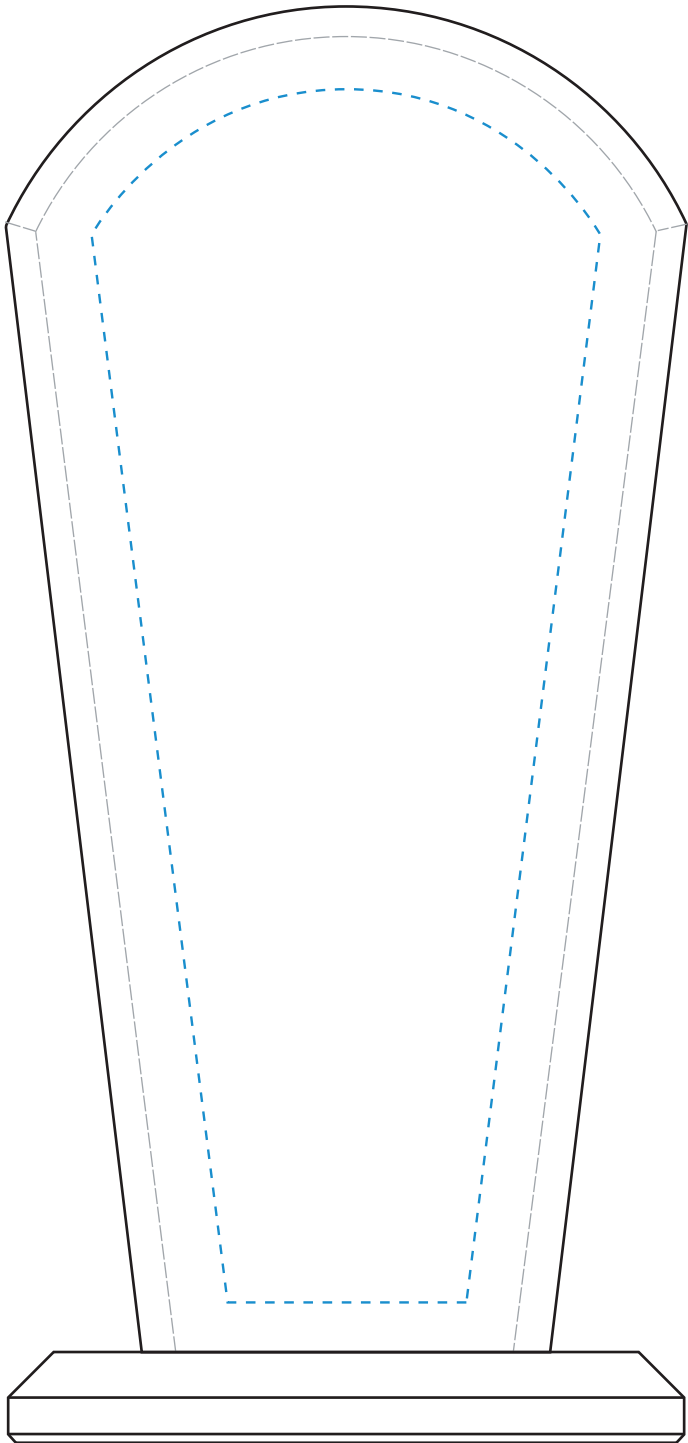

Standard Etch: Reverse

4151 CROSBY ARCH 7-1/2"

Blue line represents the max image area.

ACCENT SILVER
Standard Etch: Reverse

4151 CROSBY ARCH - 7.5"
X3001SILVER

Blue line represents the max image area.

ACCENT GOLD
Standard Etch: Reverse

4151 CROSBY ARCH - 7.5"
X3001GOLD

Blue line represents the max image area.