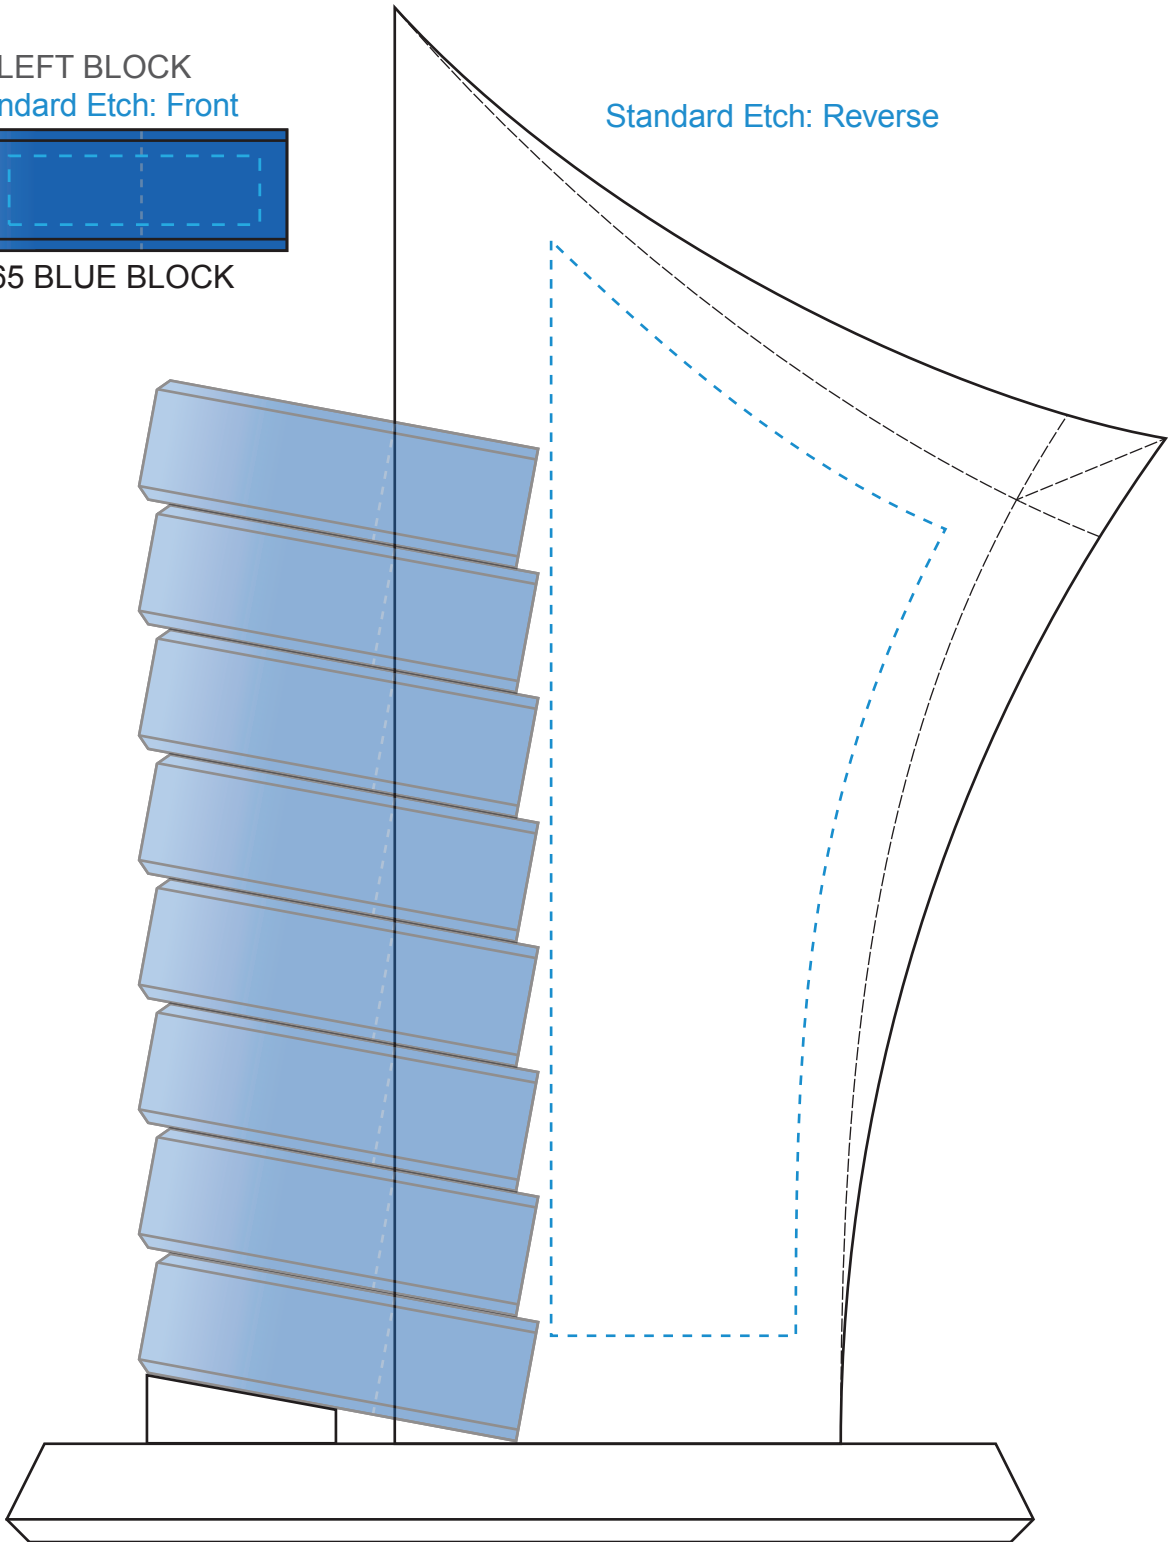

LEFT BLOCK
Standard Etch: Front

6365 BLUE BLOCK

Standard Etch: Reverse

6558 CRESTON GOAL-SETTER - 8"

Blue line represents the max image area.