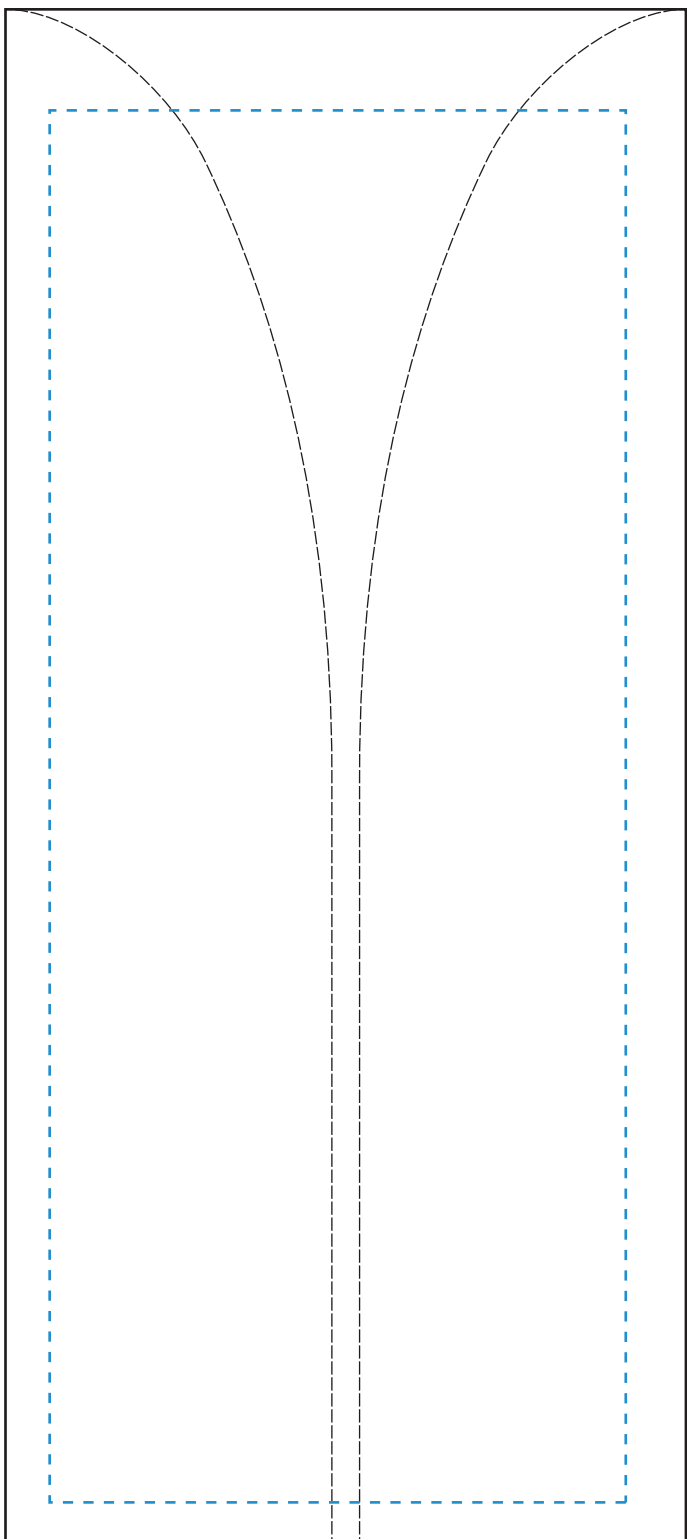

TOP VIEW

Standard Etch: Front

4129 COSMOPOLITAN AWARD 8"

Blue line represents the max image area.

SIDE VIEW