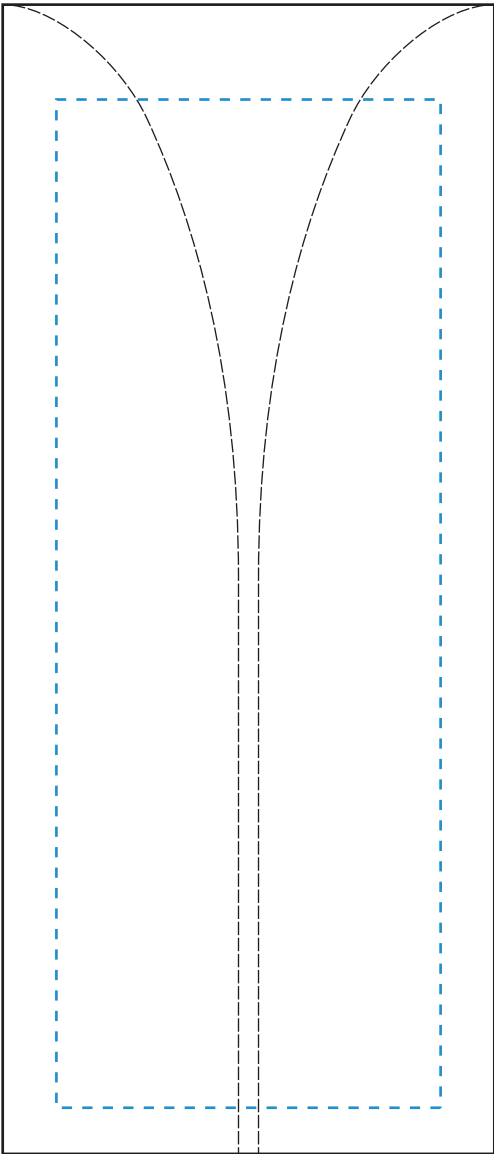

TOP VIEW

Standard Etch: Front

SIDE VIEW

4128 COSMOPOLITAN AWARD 6"

Blue line represents the max image area.