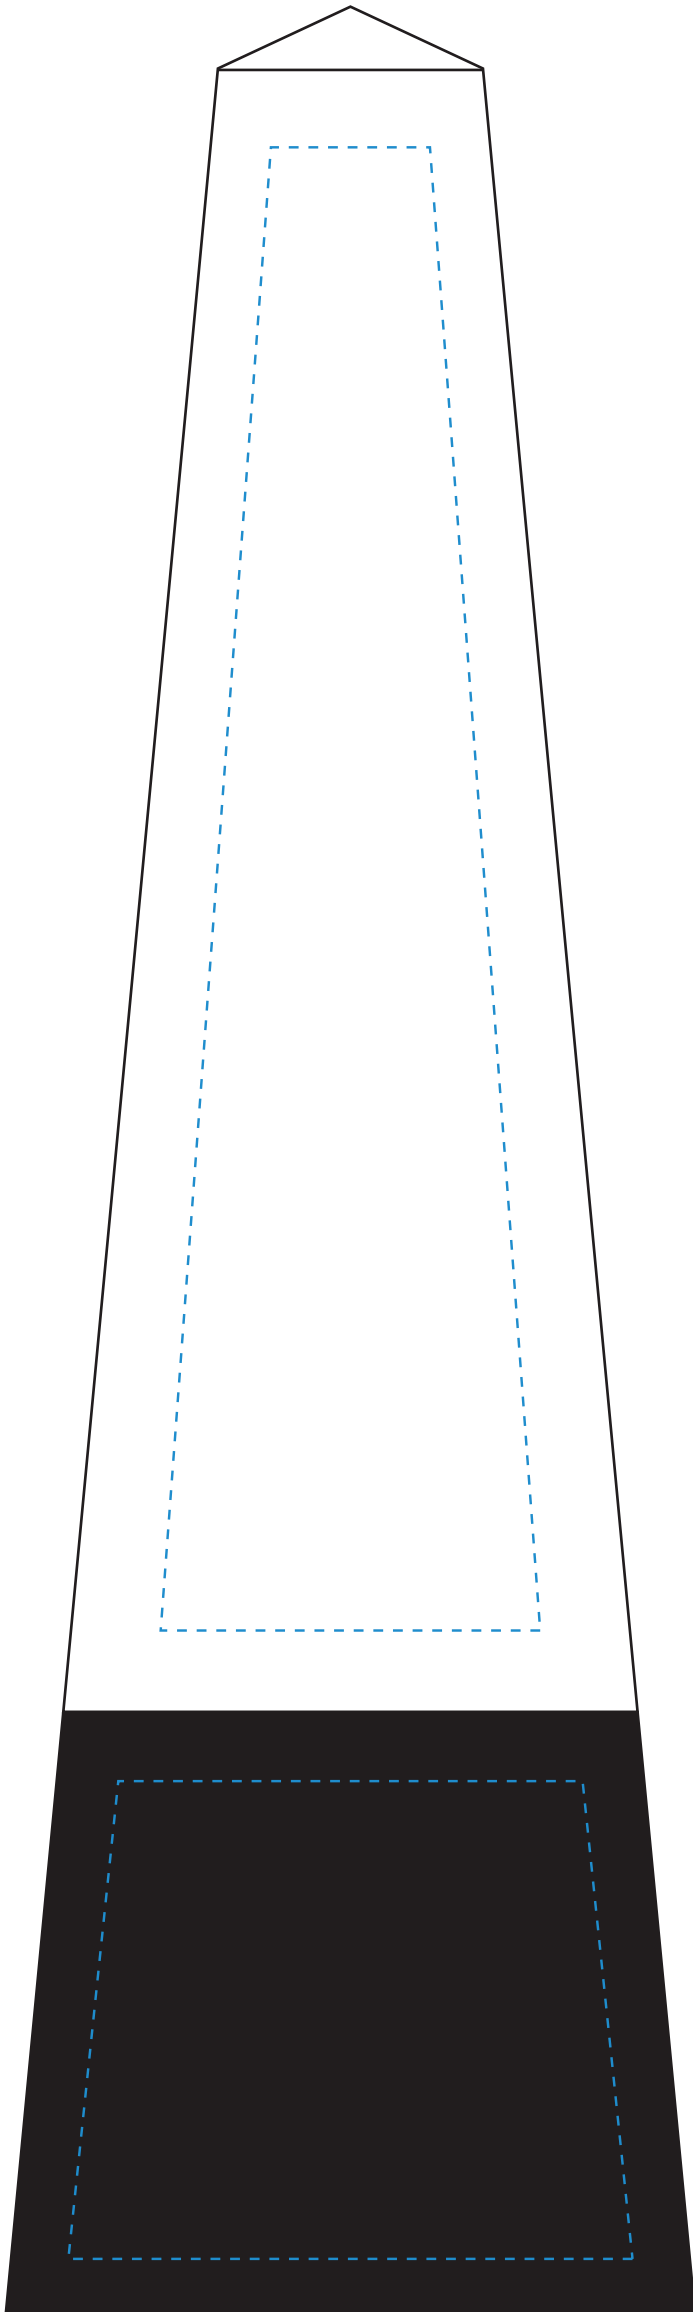

Standard Etch: Reverse

Standard Etch: Front

6933 COSMO OBELISK - 12"

Blue line represents the max image area.