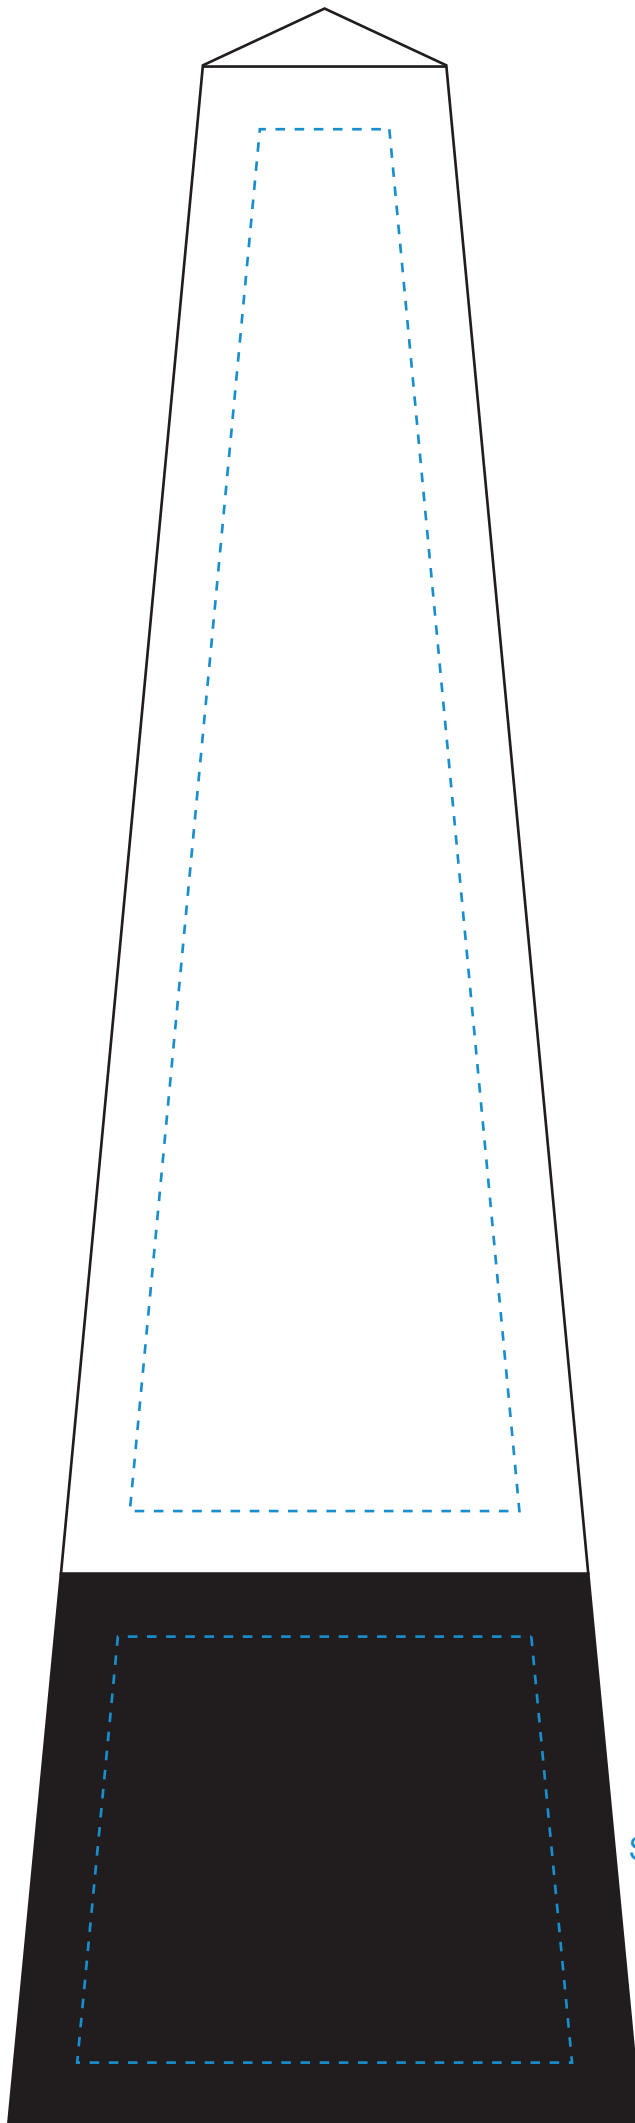

Standard Etch: Reverse

Standard Etch: Front

6932 COSMO OBELISK - 11"

Blue line represents the max image area.