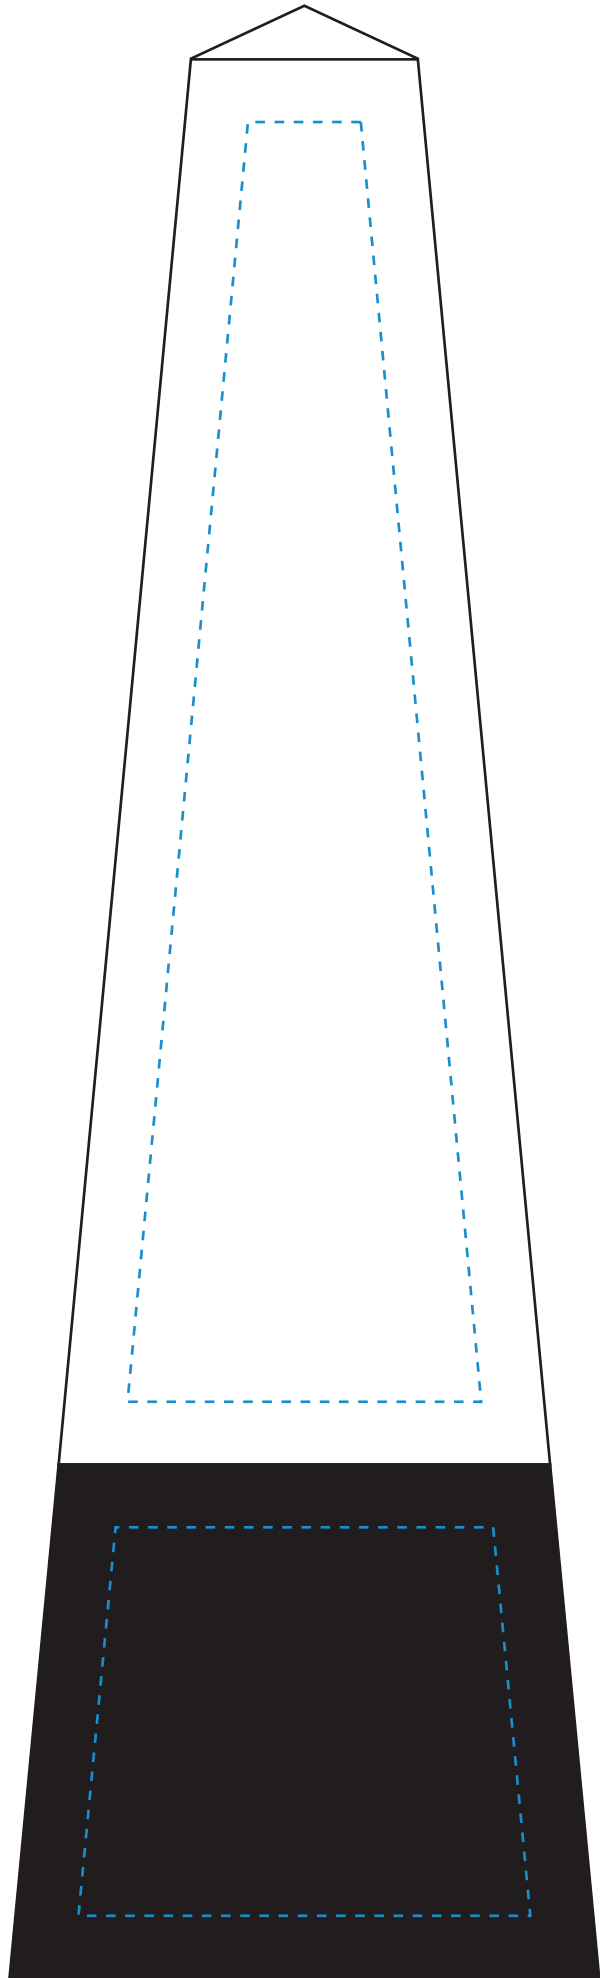

Standard Etch: Reverse

Standard Etch: Front

6931 COSMO OBELISK - 10"
Blue line represents the max image area.