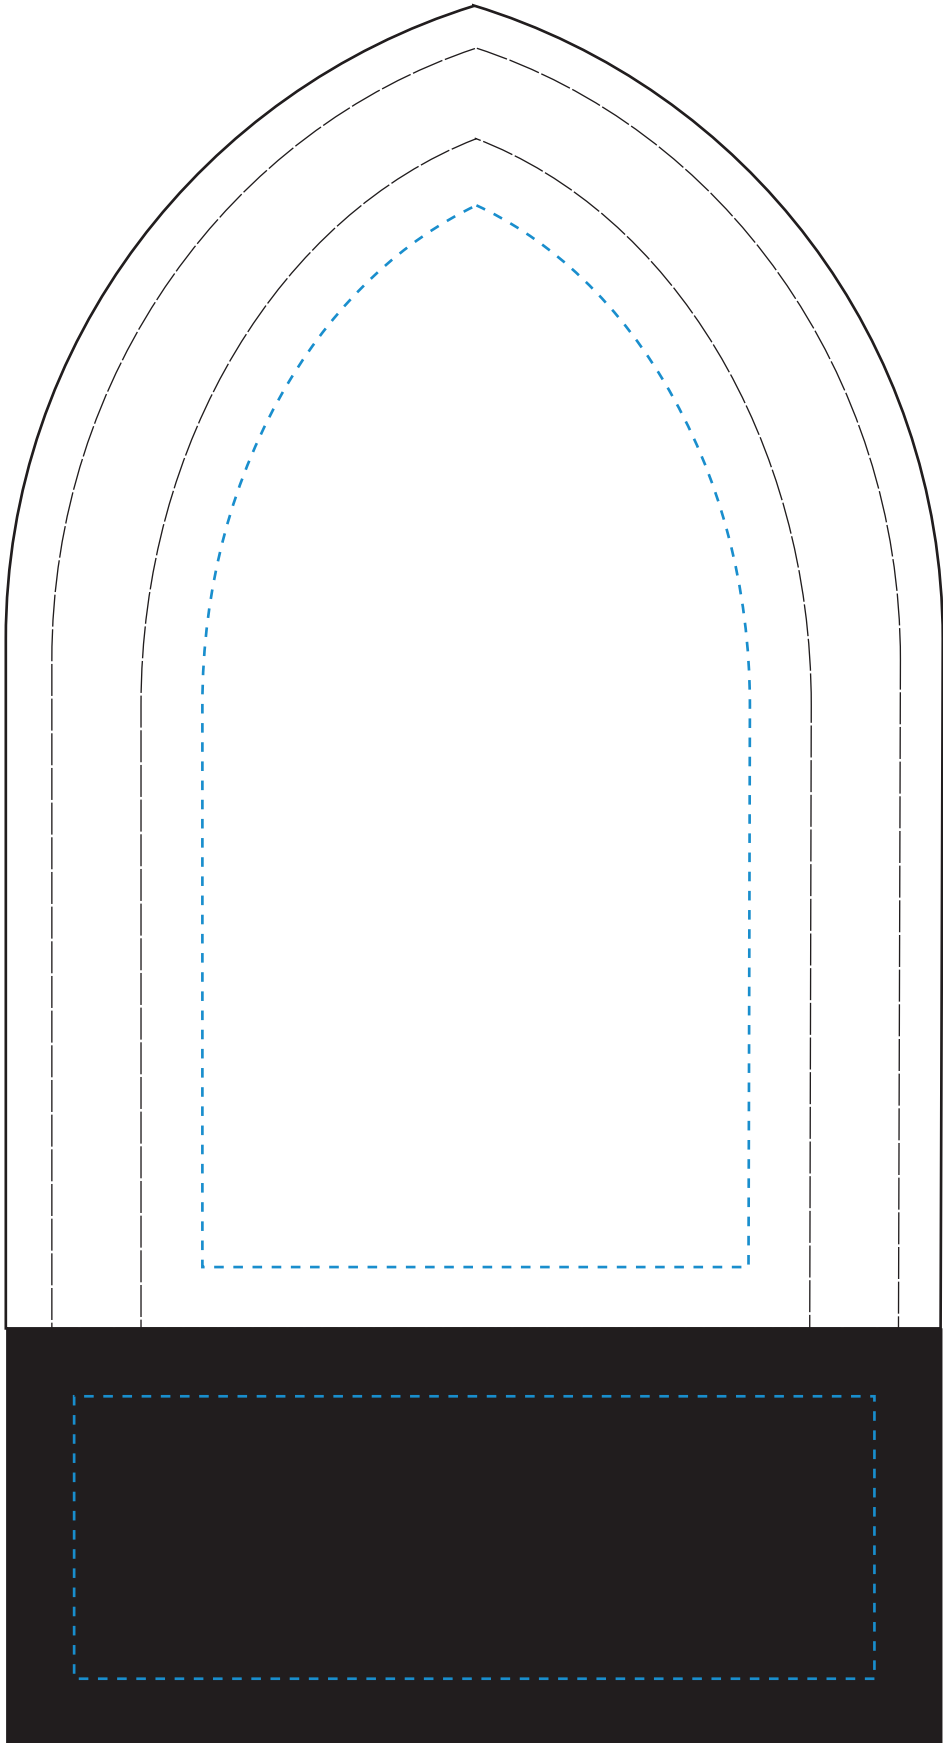

Standard Etch: Reverse

Etch: Front

6937 COSMO ARCH - 9"
Blue line represents the max image area.