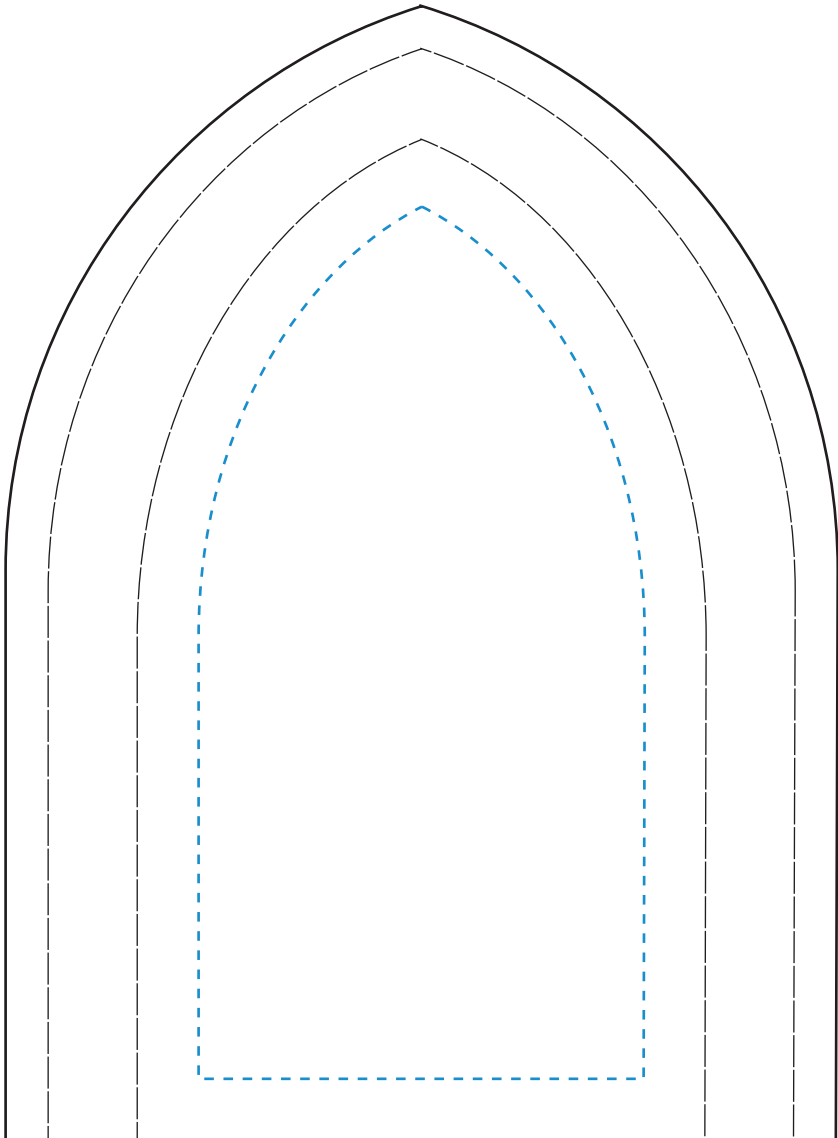

Standard Etch: Reverse

Etch: Front

6936 COSMO ARCH - 8"
Blue line represents the max image area.