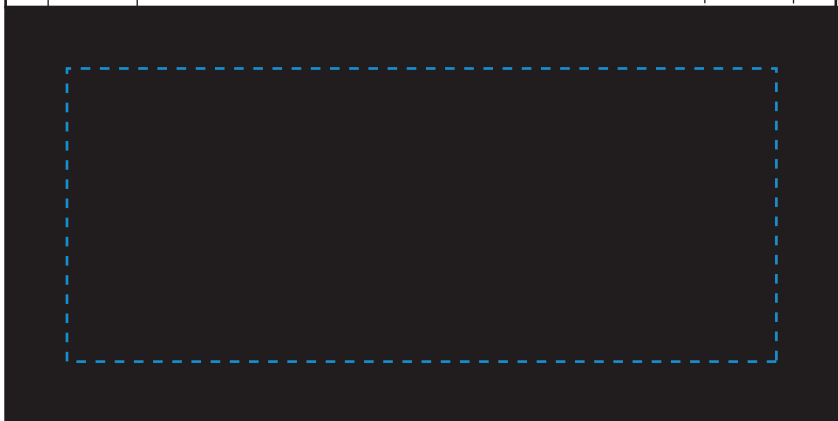

Standard Etch: Reverse

Etch: Front

6936 COSMO ARCH - 8"
Blue line represents the max image area.