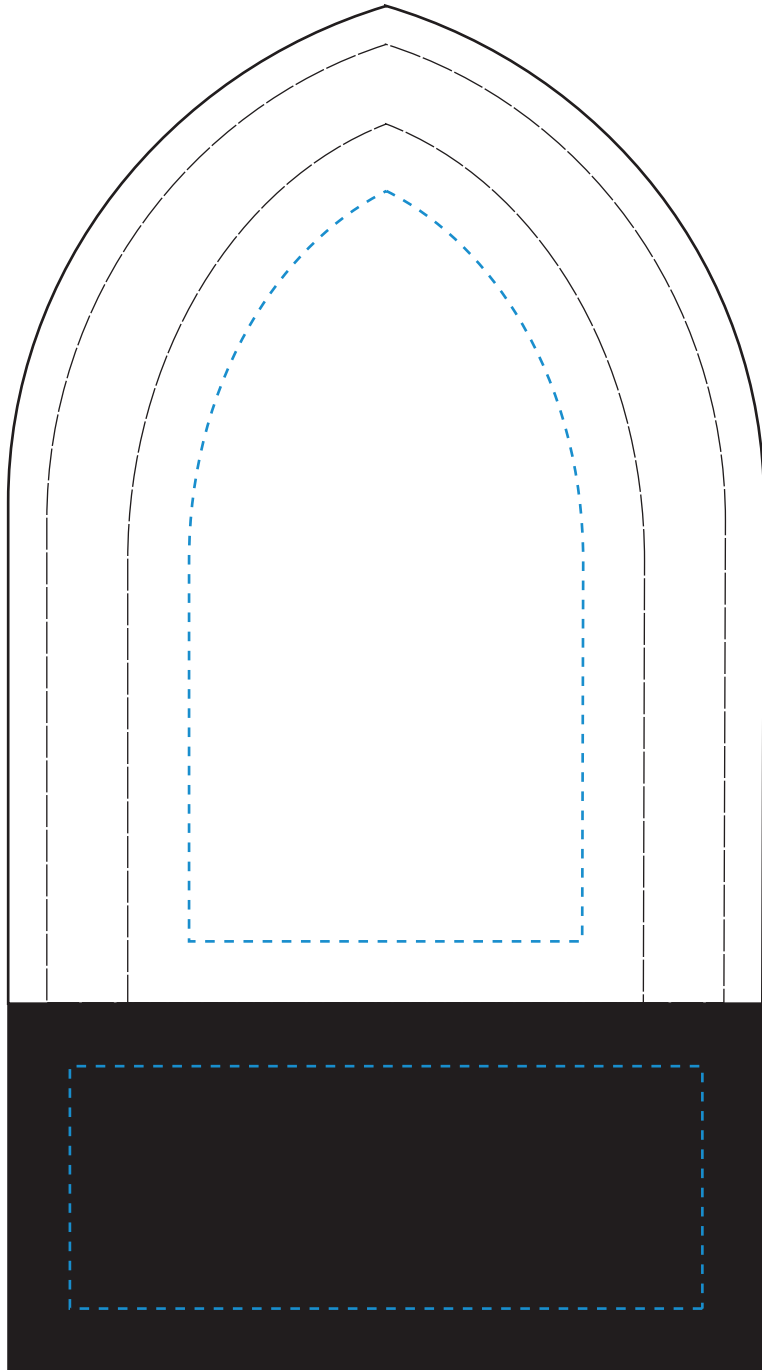

Standard Etch: Reverse

Etch: Front

6935 COSMO ARCH - 7"

Blue line represents the max image area.